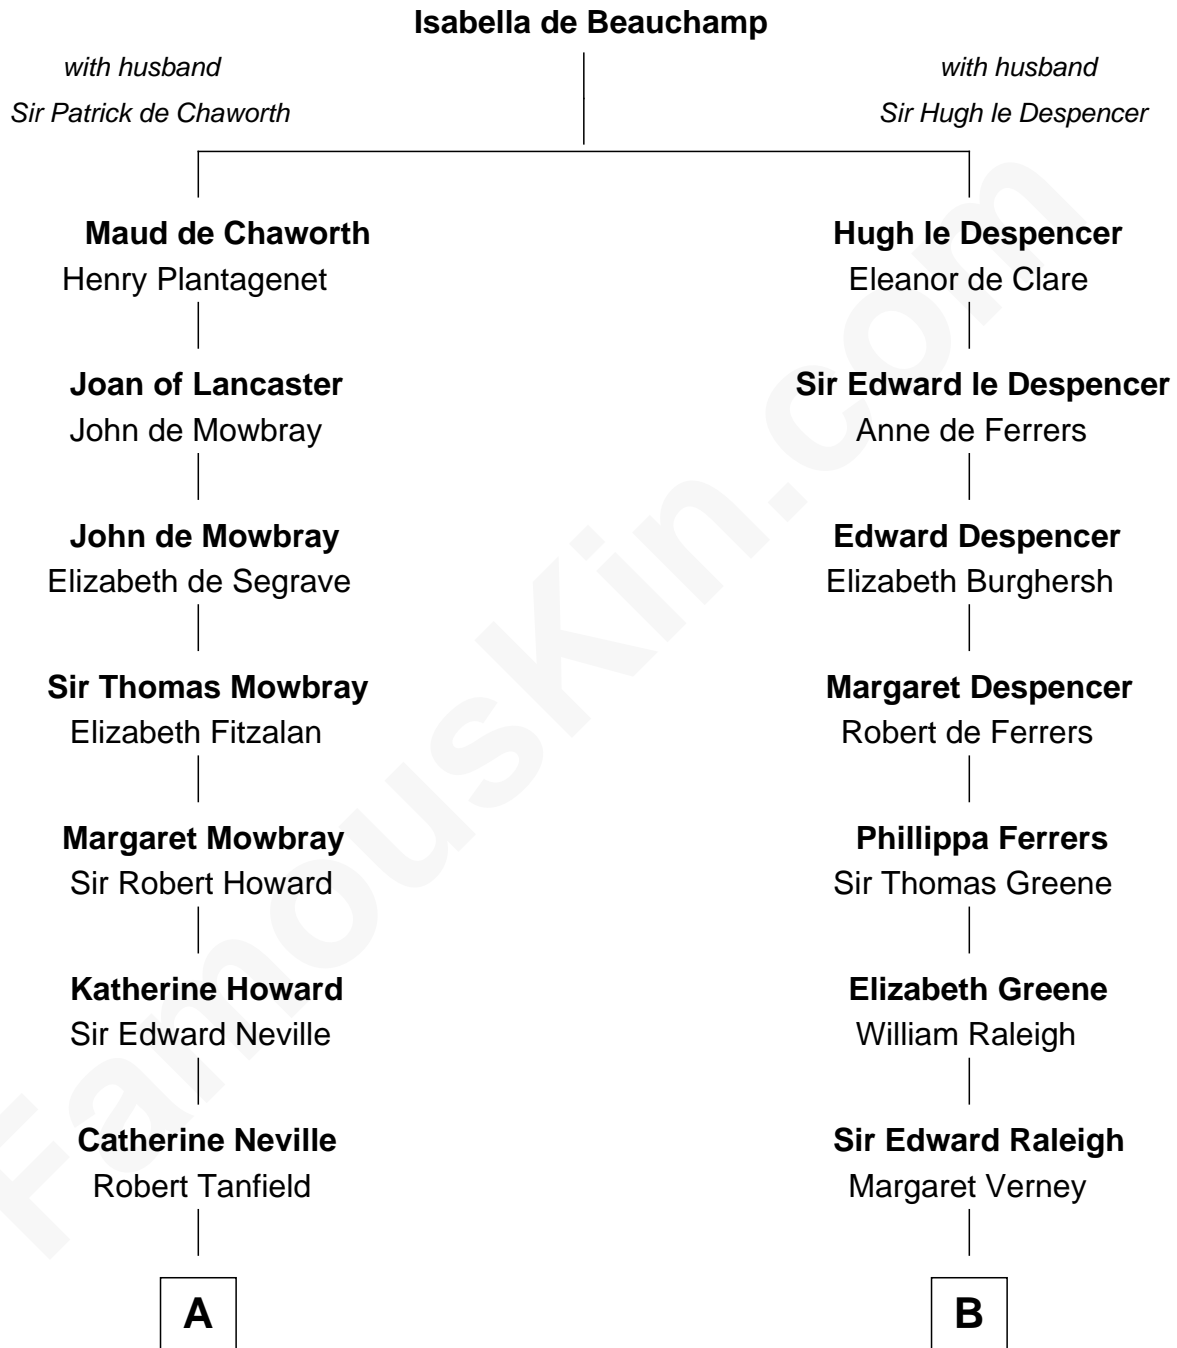

## Relationship Chart of

### Thomas Jefferson

3rd U.S. President and Signer of the Declaration of Independence

16th cousin 5 times removed of

### George Romney

43rd Governor of Michigan

**C**

**Charity Dickinson**

Jared Pratt

**Parley Parker Pratt**

Mary Woods

**Helaman Pratt**