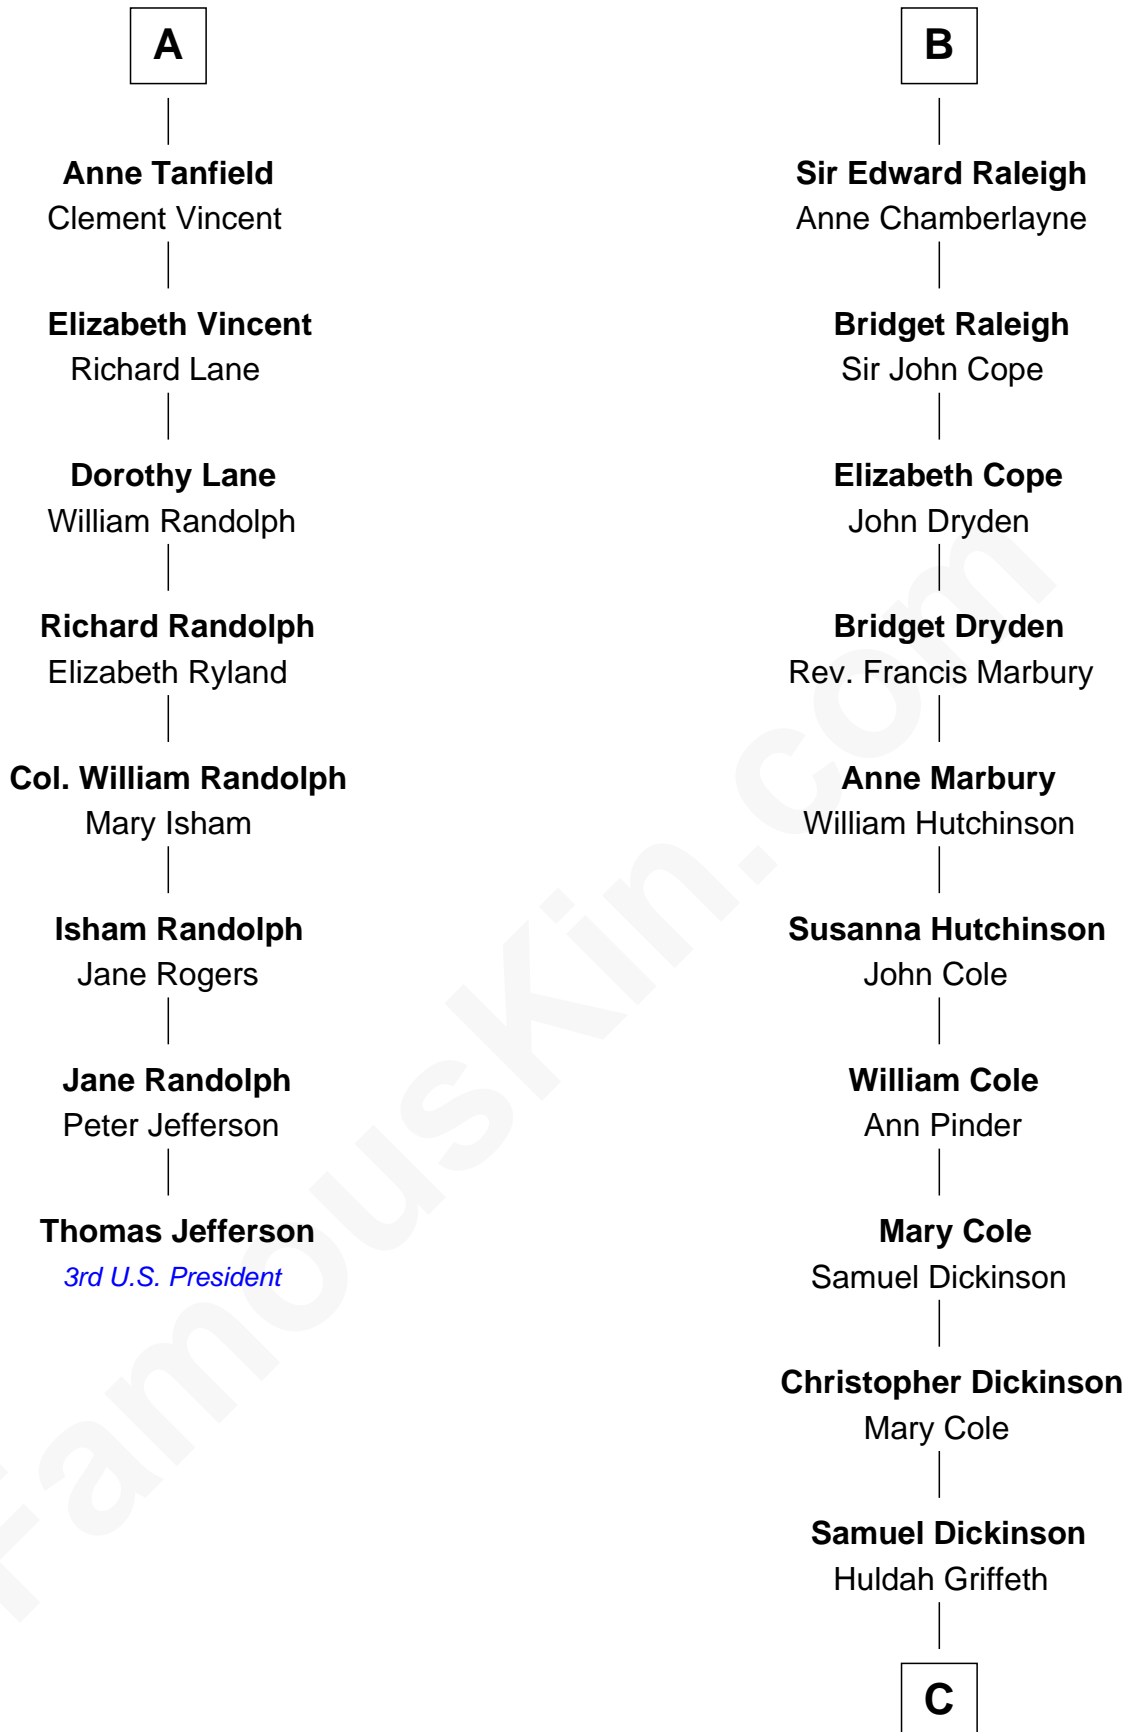

FamousKin.com

Relationship Chart of

Thomas Jefferson

3rd U.S. President and Signer of the Declaration of Independence

14th cousin 7 times removed of

George Romney

43rd Governor of Michigan

Sir Hugh I de Audley

Frances Tanfield
Bridget Cave

A

Hugh de Audley
Margaret de Clare

Margaret de Audley
Ralph de Stafford

Elizabeth de Stafford
John de Ferrers

Robert de Ferrers
Margaret Despencer

Phillippa Ferrers
Sir Thomas Greene

Elizabeth Greene
William Raleigh

Sir Edward Raleigh
Margaret Verney

B

C

Charity Dickinson

Jared Pratt

Parley Parker Pratt

Mary Woods

Helaman Pratt

Anna Johanna Dorothy Wilcken

Anna Amelia Pratt

Gaskell Samuel Romney

George Romney

43rd Governor of Michigan

FamousKin.com