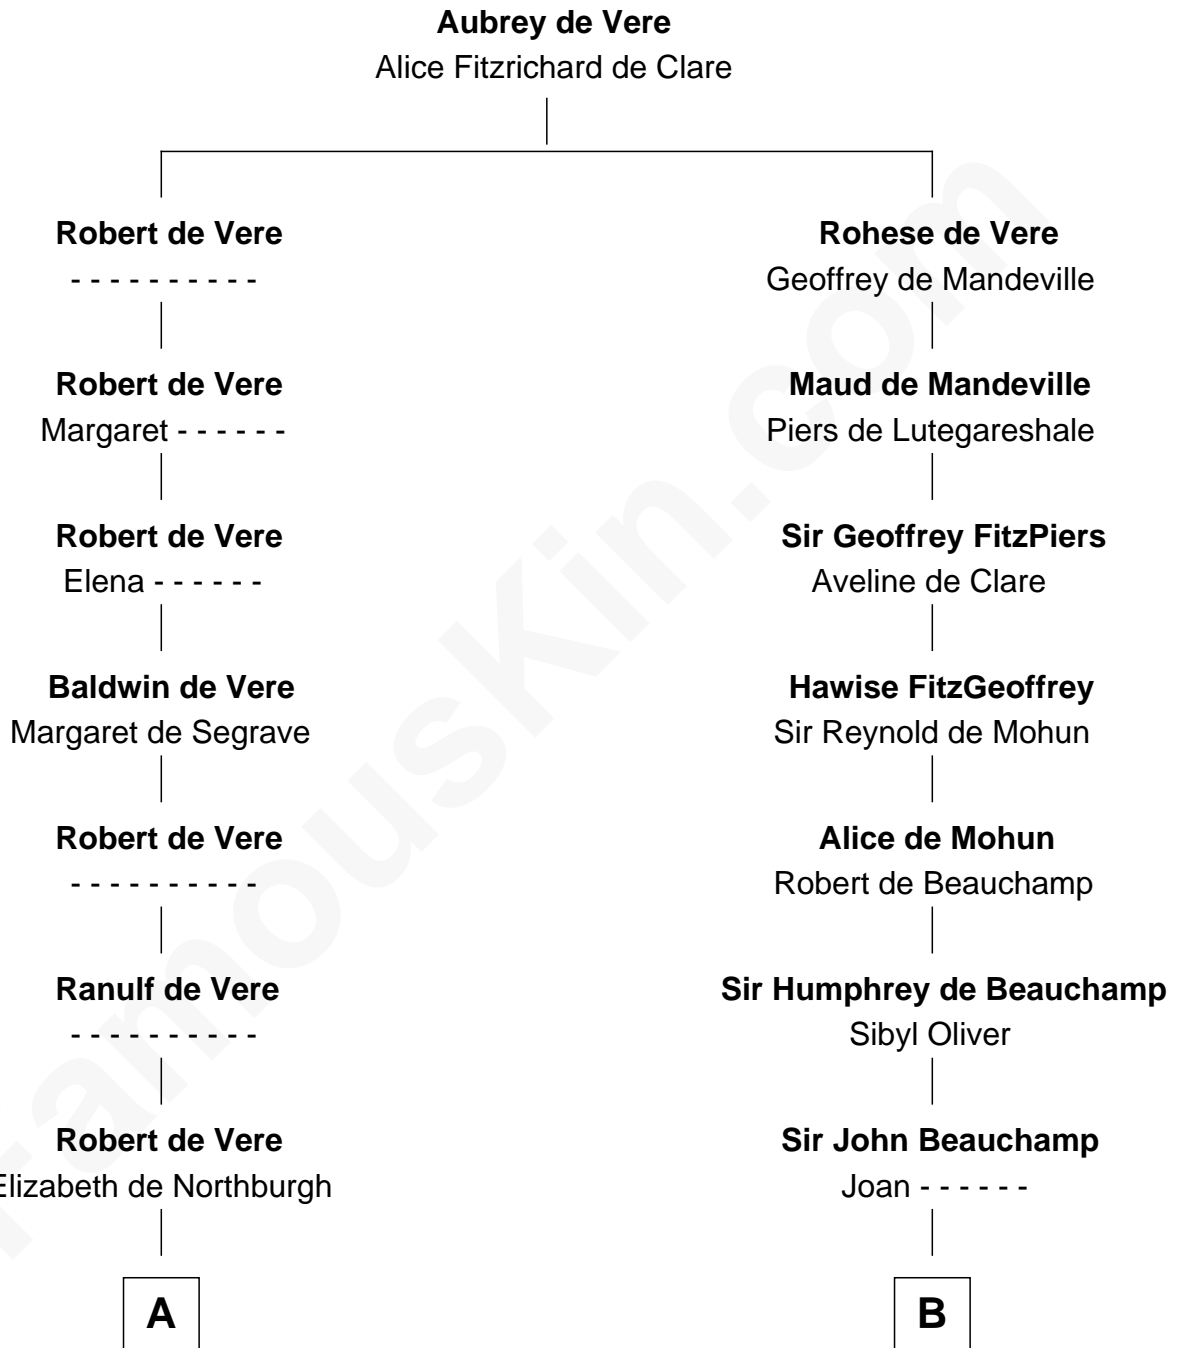

FamousKin.com

Relationship Chart of

Thomas Jefferson

3rd U.S. President and Signer of the Declaration of Independence

19th cousin 2 times removed of

Aaron Burr

Killed Alexander Hamilton

C

Isham Randolph

Jane Rogers

Jane Randolph

Peter Jefferson

Thomas Jefferson

3rd U.S. President

D

Richard Edwards

Killed Alexander Hamilton

FamousKin.com