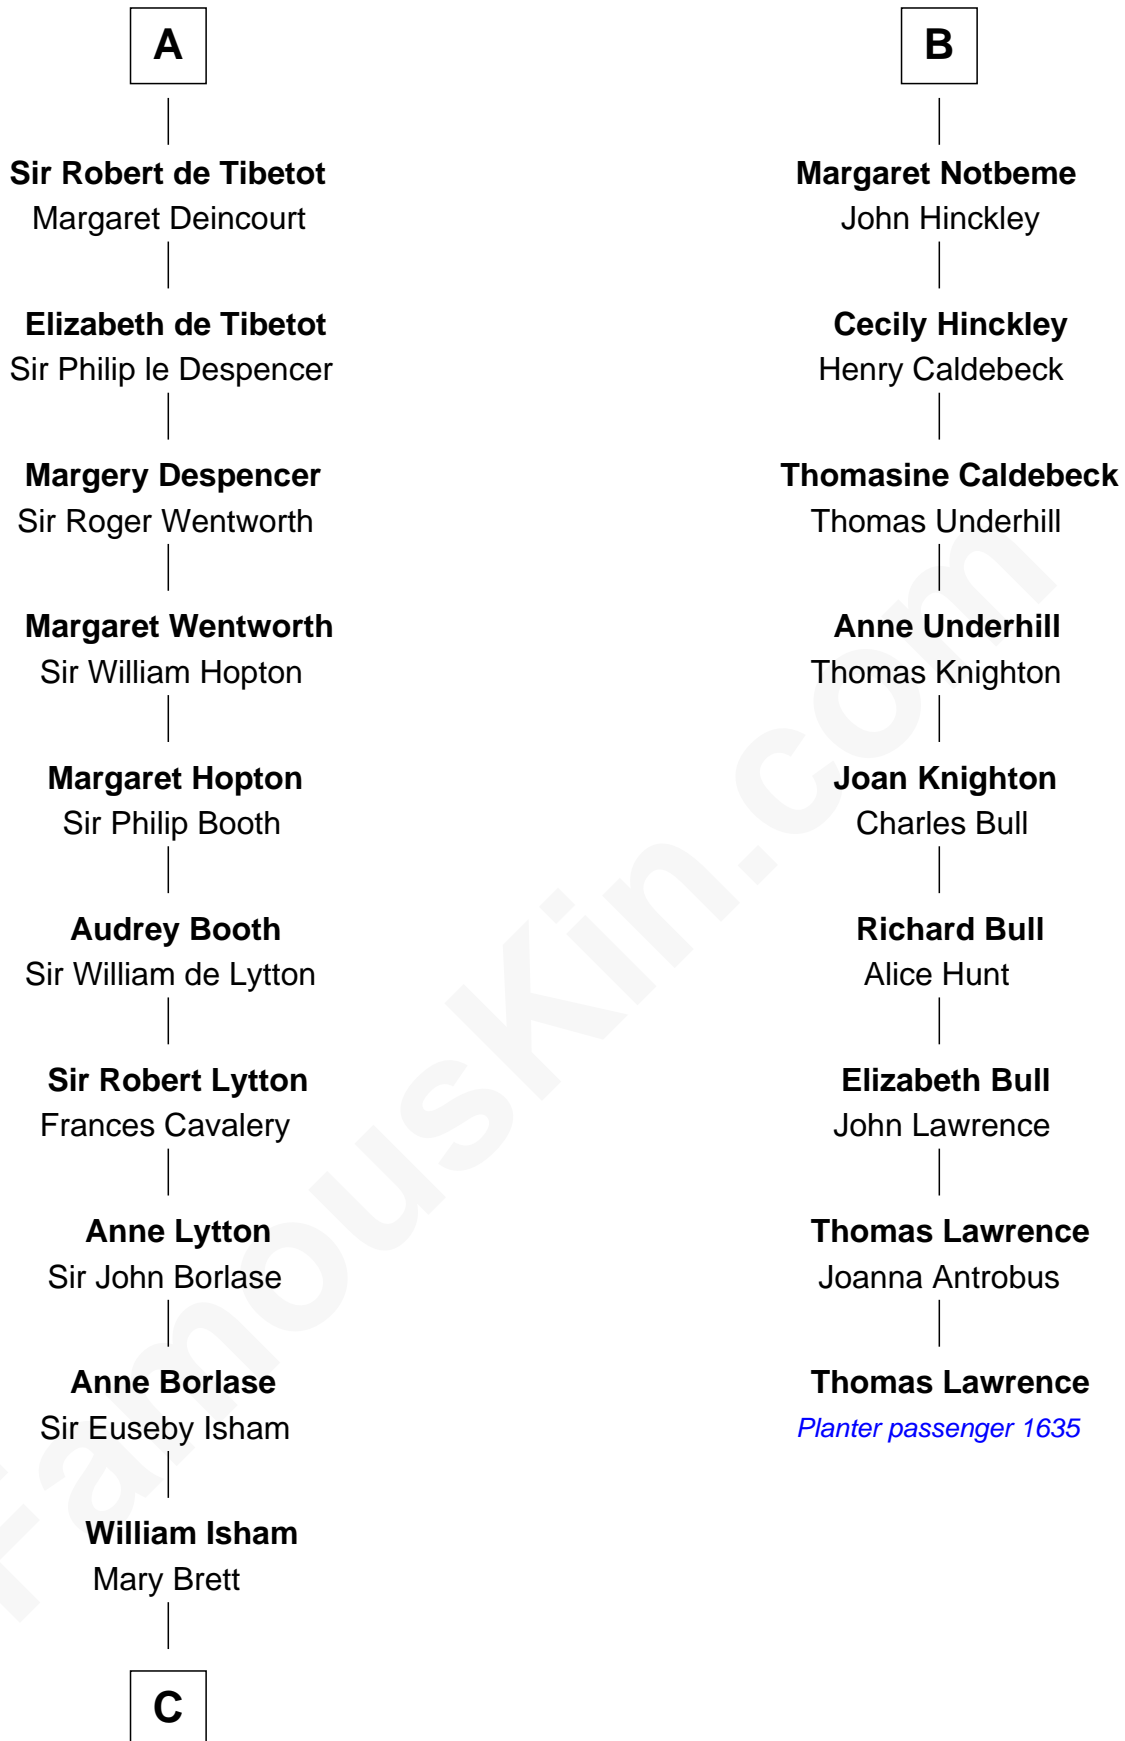

FamousKin.com

Relationship Chart of

Thomas Jefferson

3rd U.S. President and Signer of the Declaration of Independence

15th cousin 6 times removed of

Thomas Lawrence

(c1619/20 - c1703) Planter passenger 1635

Robert Fitzrichard

Maud de St. Liz

C

Henry Isham
Katherine Banks

Mary Isham
Col. William Randolph

Isham Randolph
Jane Rogers

Jane Randolph
Peter Jefferson

Thomas Jefferson
3rd U.S. President