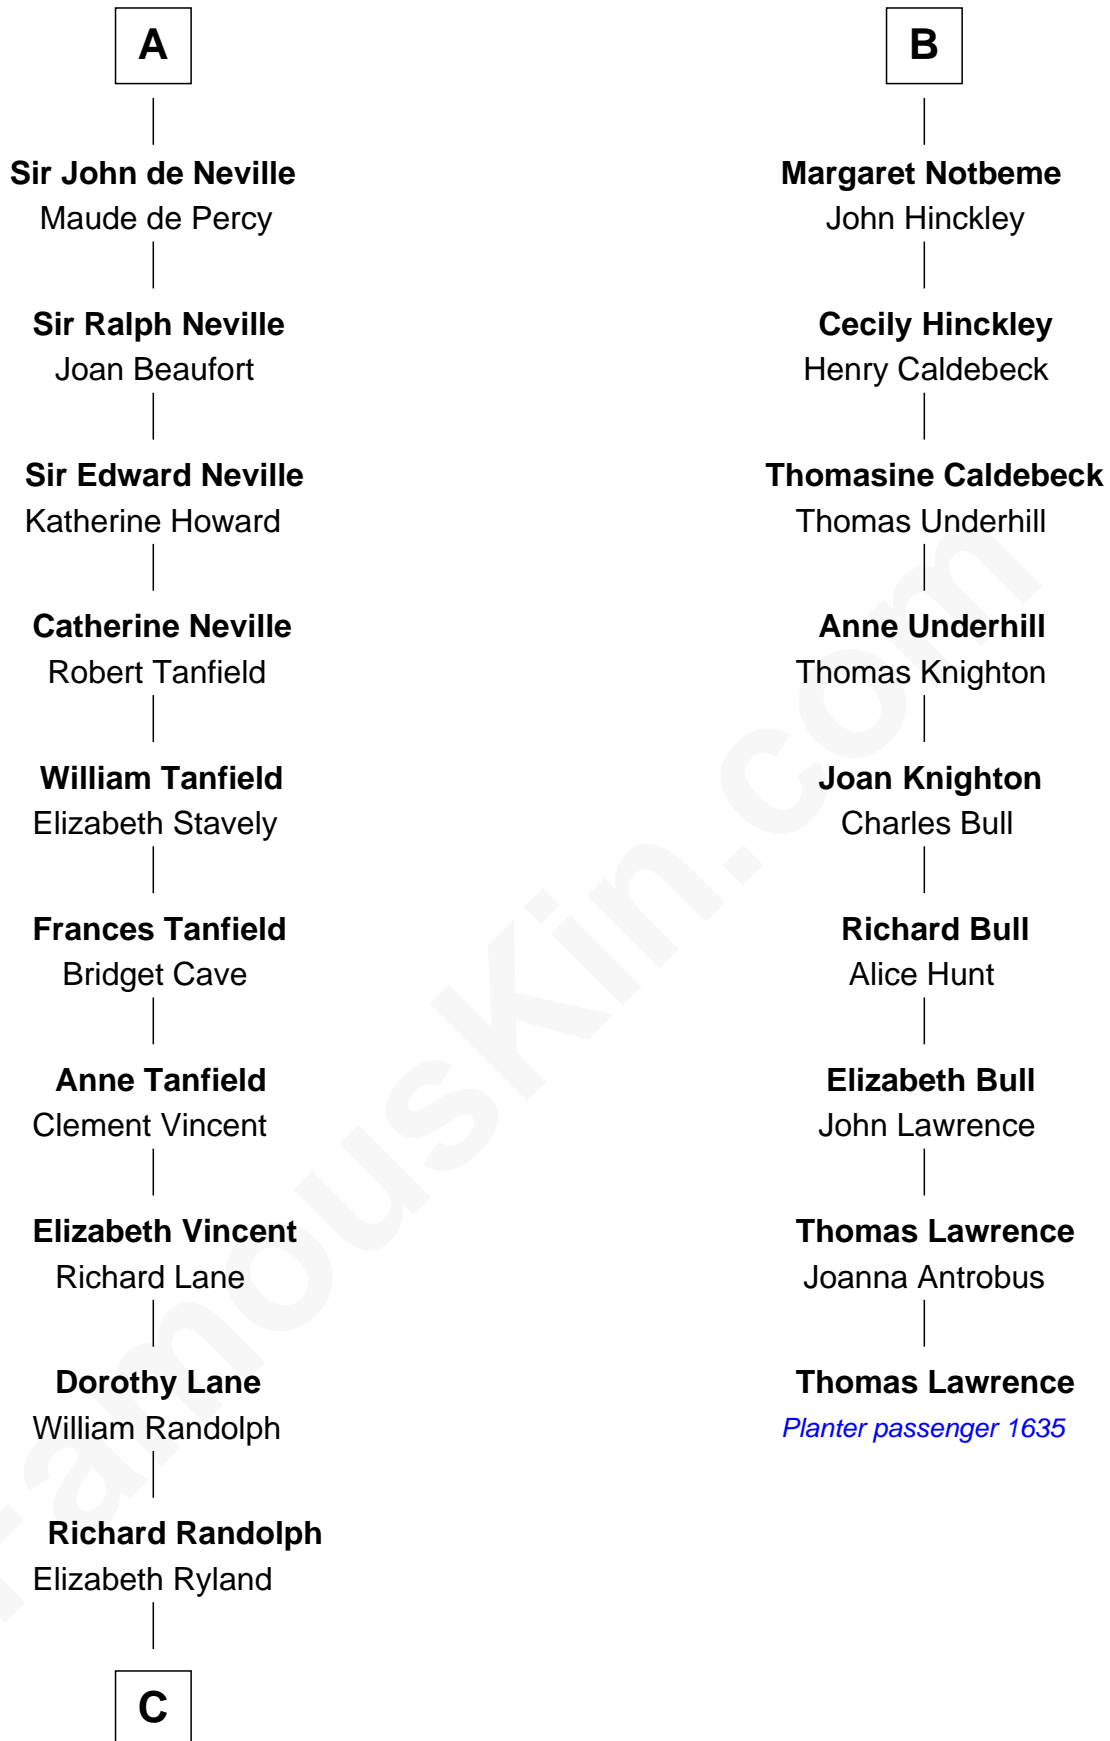

FamousKin.com

Relationship Chart of

Thomas Jefferson

3rd U.S. President and Signer of the Declaration of Independence

15th cousin 5 times removed of

Thomas Lawrence

(c1619/20 - c1703) Planter passenger 1635