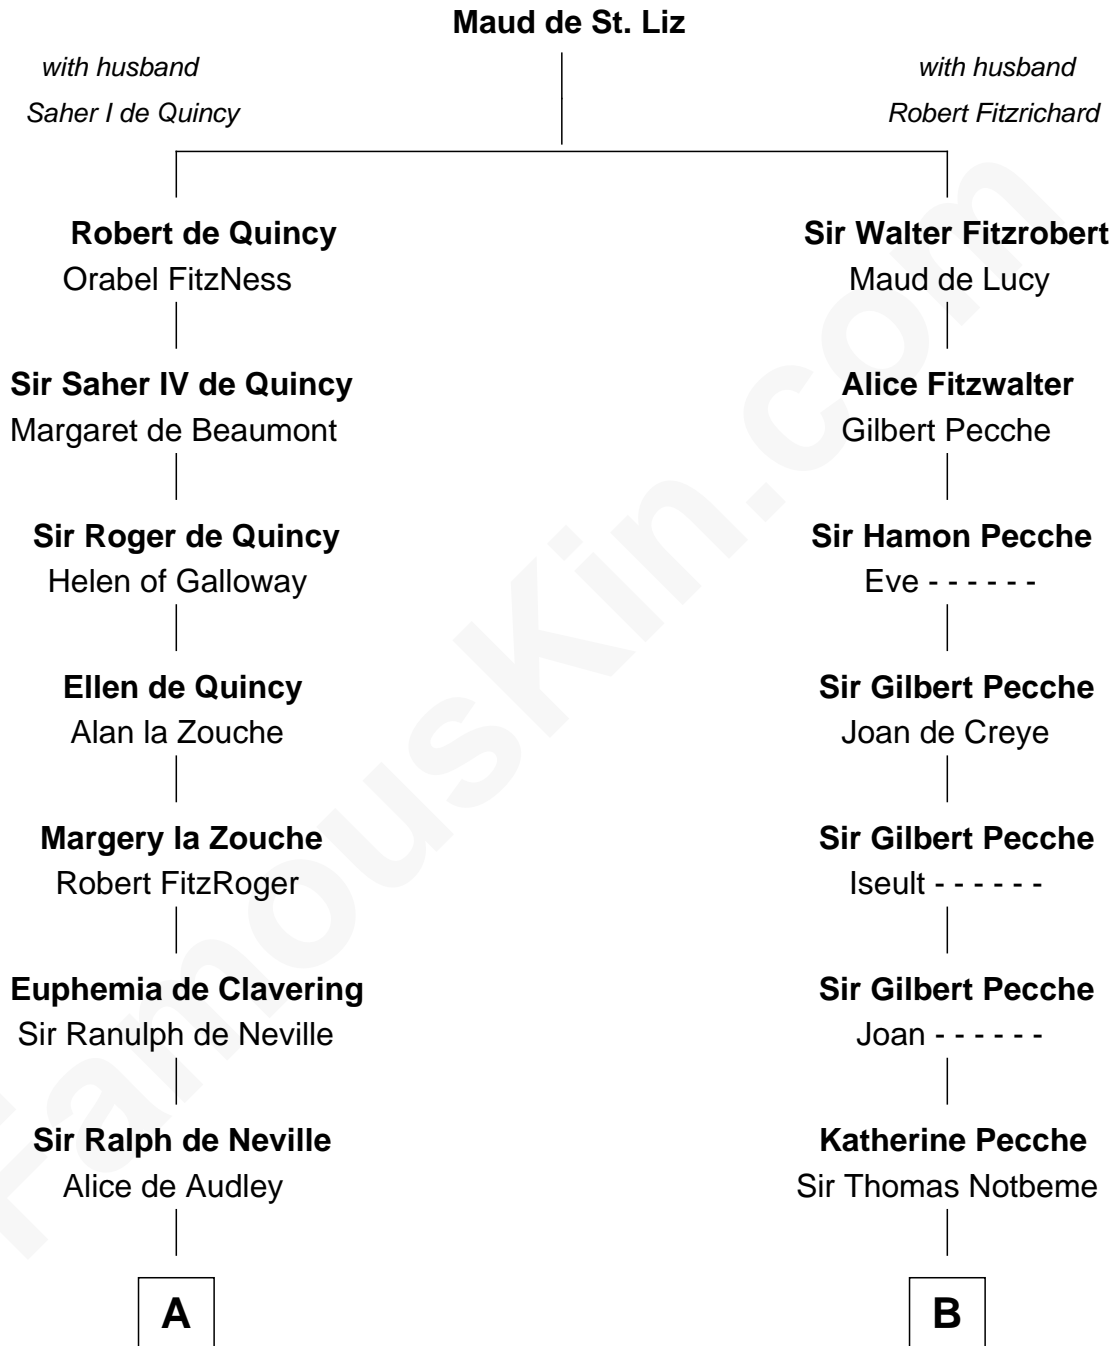

FamousKin.com

Relationship Chart of

Thomas Jefferson

3rd U.S. President and Signer of the Declaration of Independence

15th cousin 5 times removed of

Thomas Lawrence

(c1619/20 - c1703) Planter passenger 1635

FamousKin.com