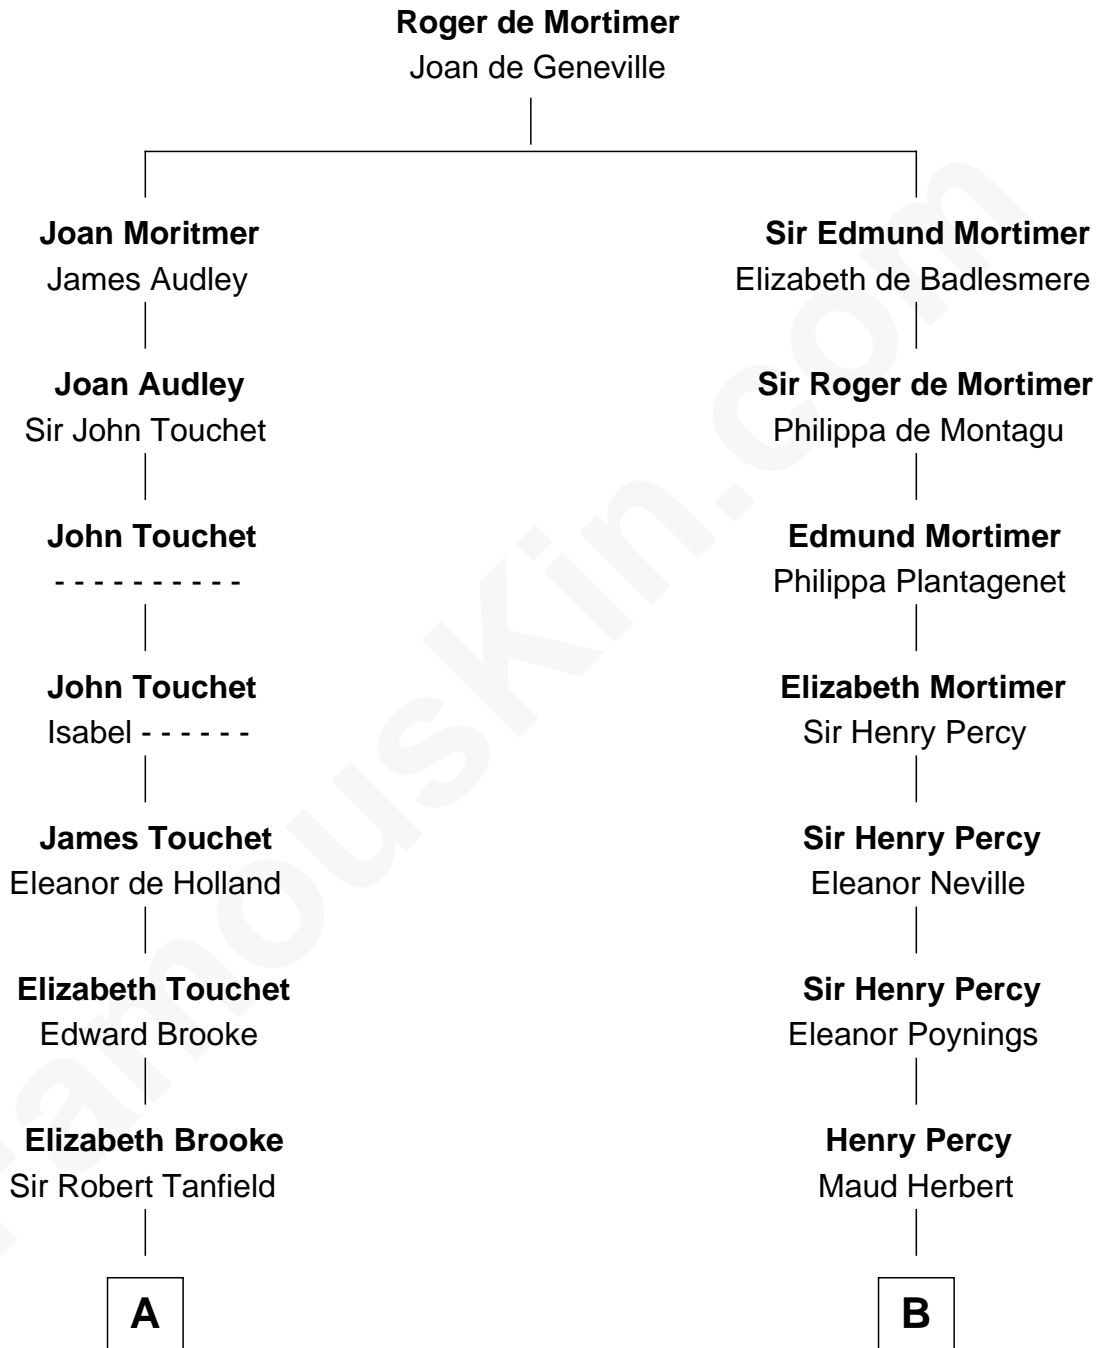

## Relationship Chart of

### Thomas Jefferson

3rd U.S. President and Signer of the Declaration of Independence

17th cousin 2 times removed of

### Francis Scott Key

Author of "The Star Spangled Banner"

C

**Ann Arnold Ross**

Frances Key

**John Ross Key**

Anne Phebe Penn Dagworthy Charlton

**Francis Scott Key**