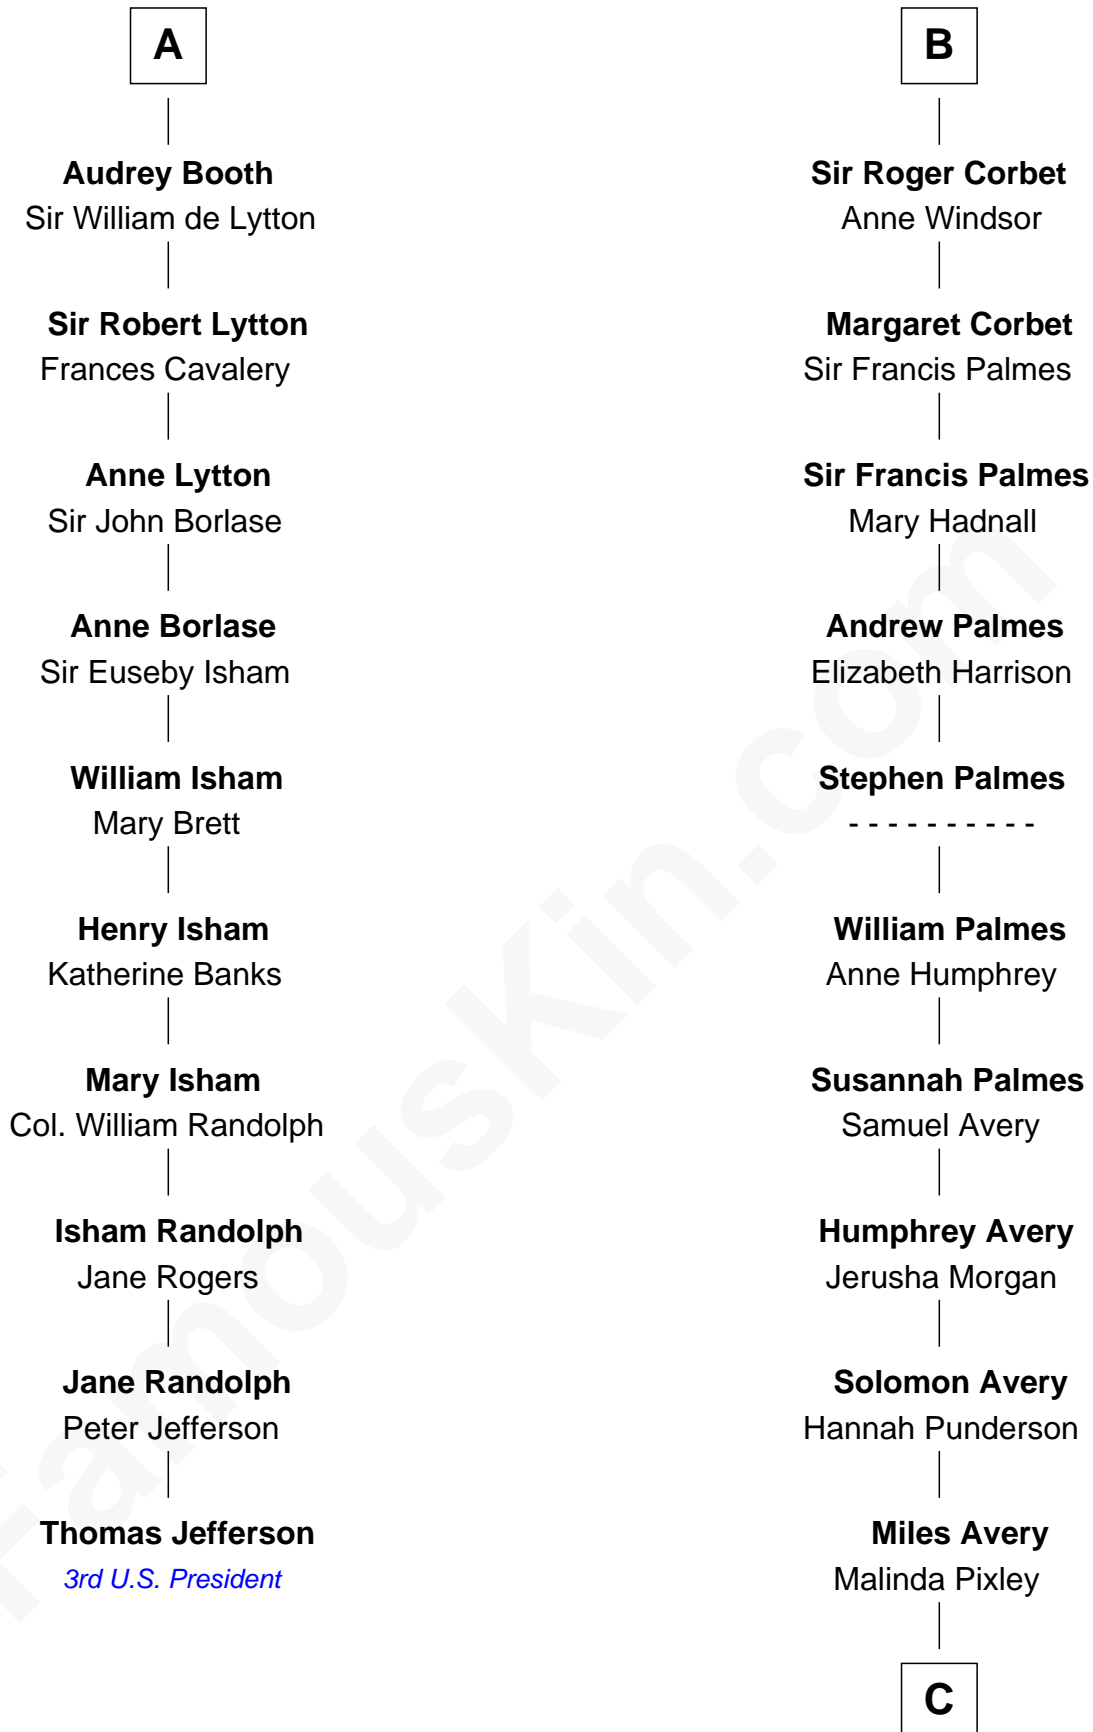

## Relationship Chart of

### Thomas Jefferson

3rd U.S. President and Signer of the Declaration of Independence

16th cousin 5 times removed of

**Nelson Rockefeller**

41st U.S. Vice-President

**C**

—  
**Lucy Avery**

Godfrey Lewis Rockefeller

—  
**William Avery Rockefeller**

Eliza Davison

—  
**John Davison Rockefeller**

Laura Celestia Spelman

—  
**John Davison Rockefeller**

Abby Greene Aldrich

—  
**Nelson Rockefeller**

*41st U.S. Vice-President*