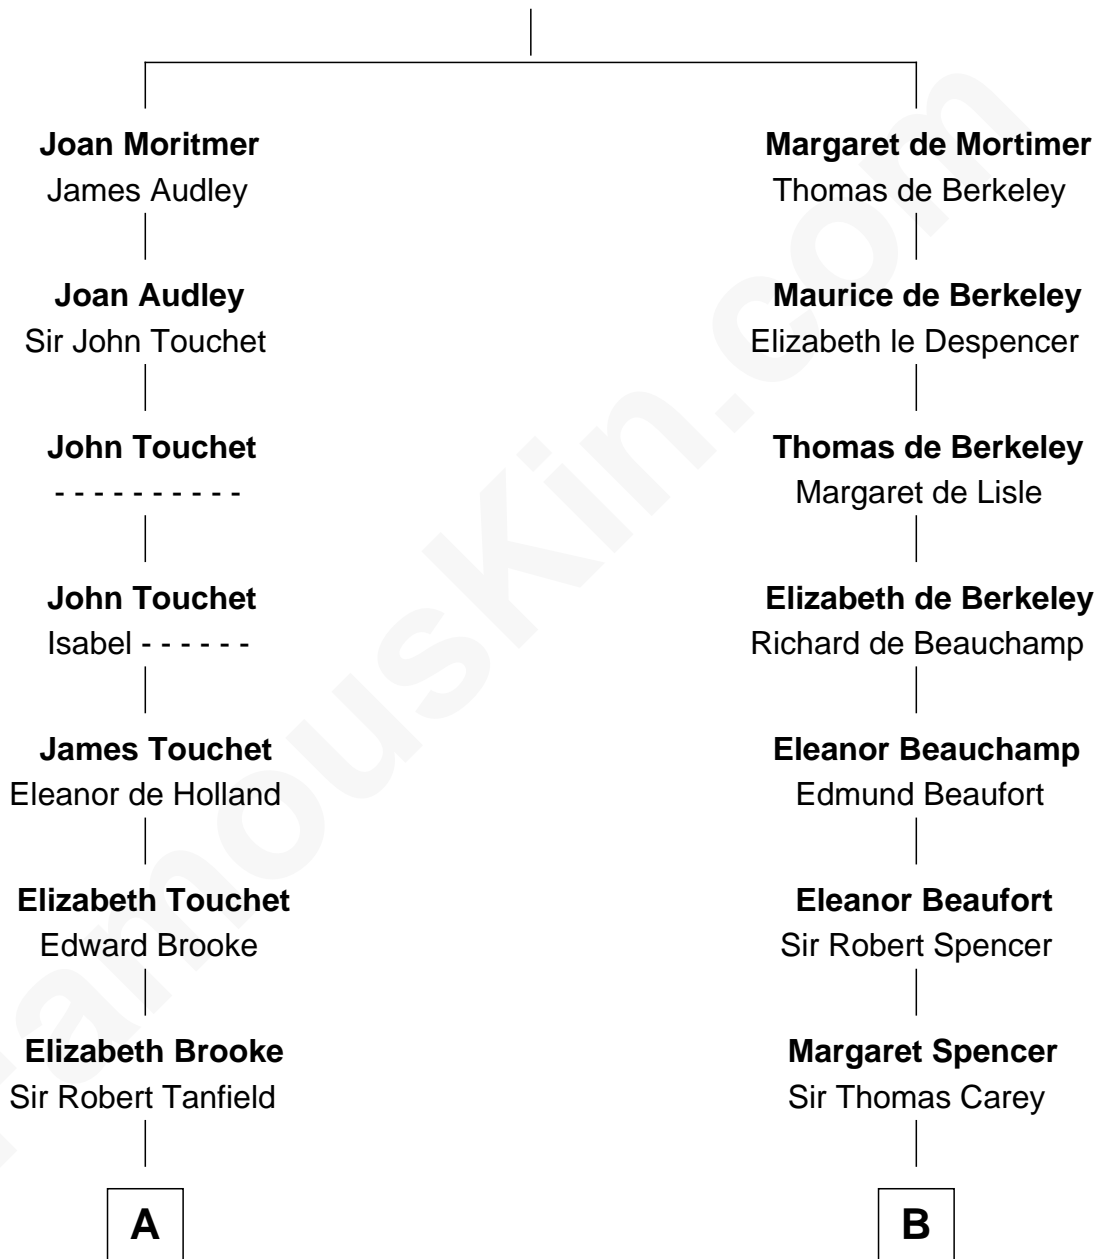

FamousKin.com

Relationship Chart of

Thomas Jefferson

3rd U.S. President and Signer of the Declaration of Independence

17th cousin 4 times removed of

Nelson Rockefeller

41st U.S. Vice-President

Roger de Mortimer

Joan de Geneville

C

—
Lucy Avery

Godfrey Lewis Rockefeller

—
William Avery Rockefeller

Eliza Davison

—
John Davison Rockefeller

Laura Celestia Spelman

—
John Davison Rockefeller

Abby Greene Aldrich

—
Nelson Rockefeller

41st U.S. Vice-President

FamousKin.com