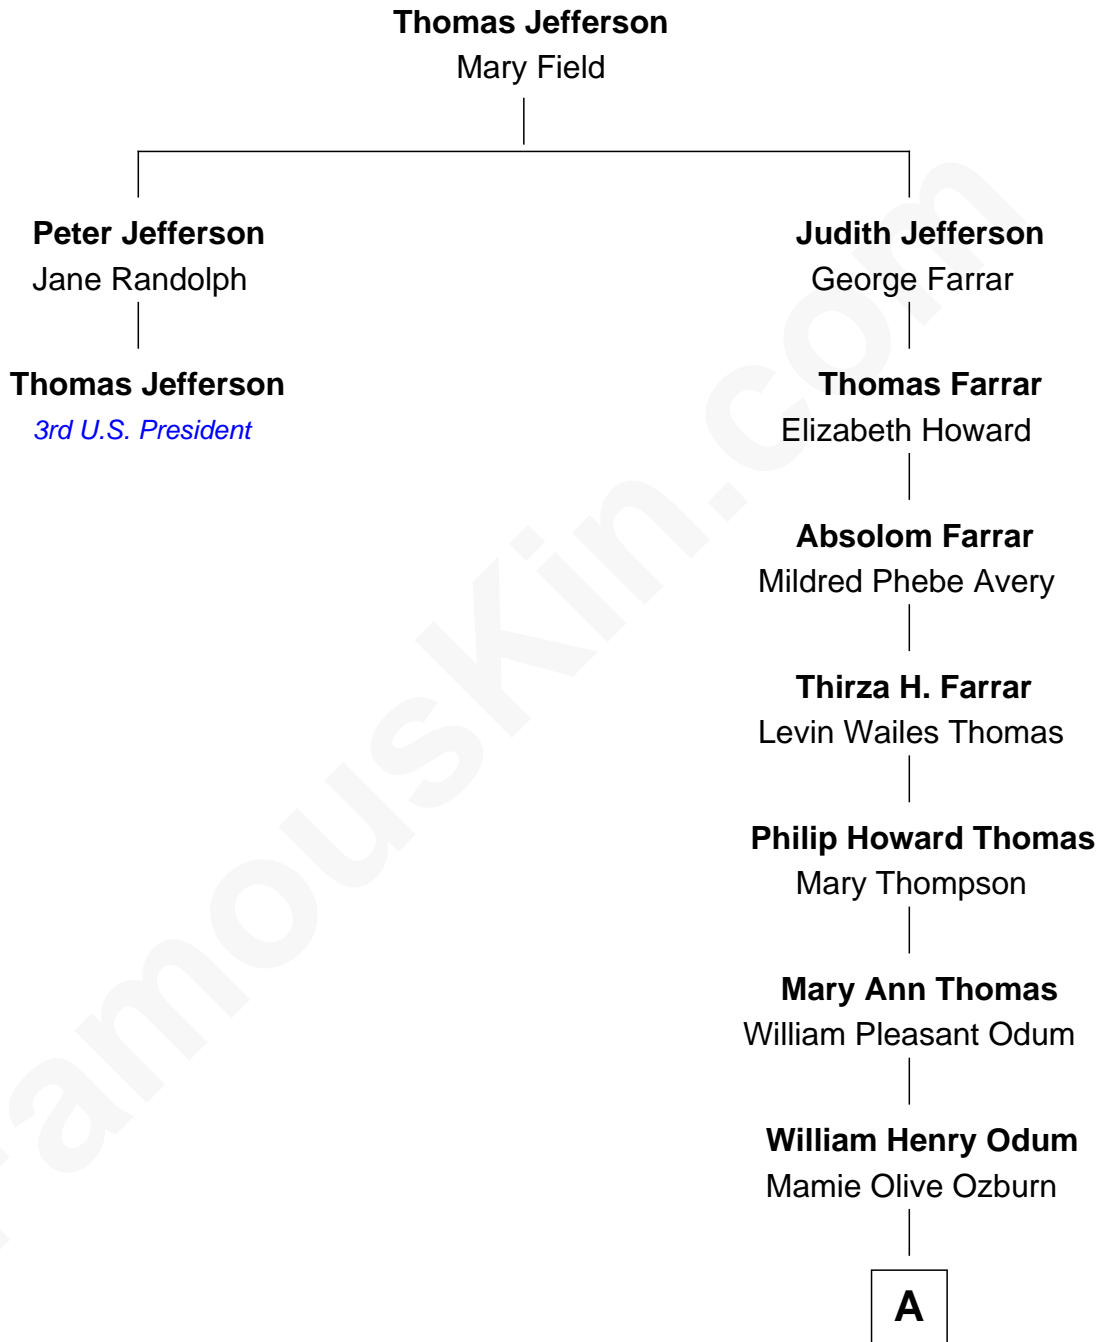

FamousKin.com

Relationship Chart of

Thomas Jefferson

3rd U.S. President and Signer of the Declaration of Independence

1st cousin 9 times removed of

Dakota Fanning

TV and Movie Actress

A

William Henry Odum

Ellouise Virginia Luke

Mary Jane Odum

Richard Cameron Arrington

Heather Joy Arrington

Steven John Fanning

Dakota Fanning

TV and Movie Actress