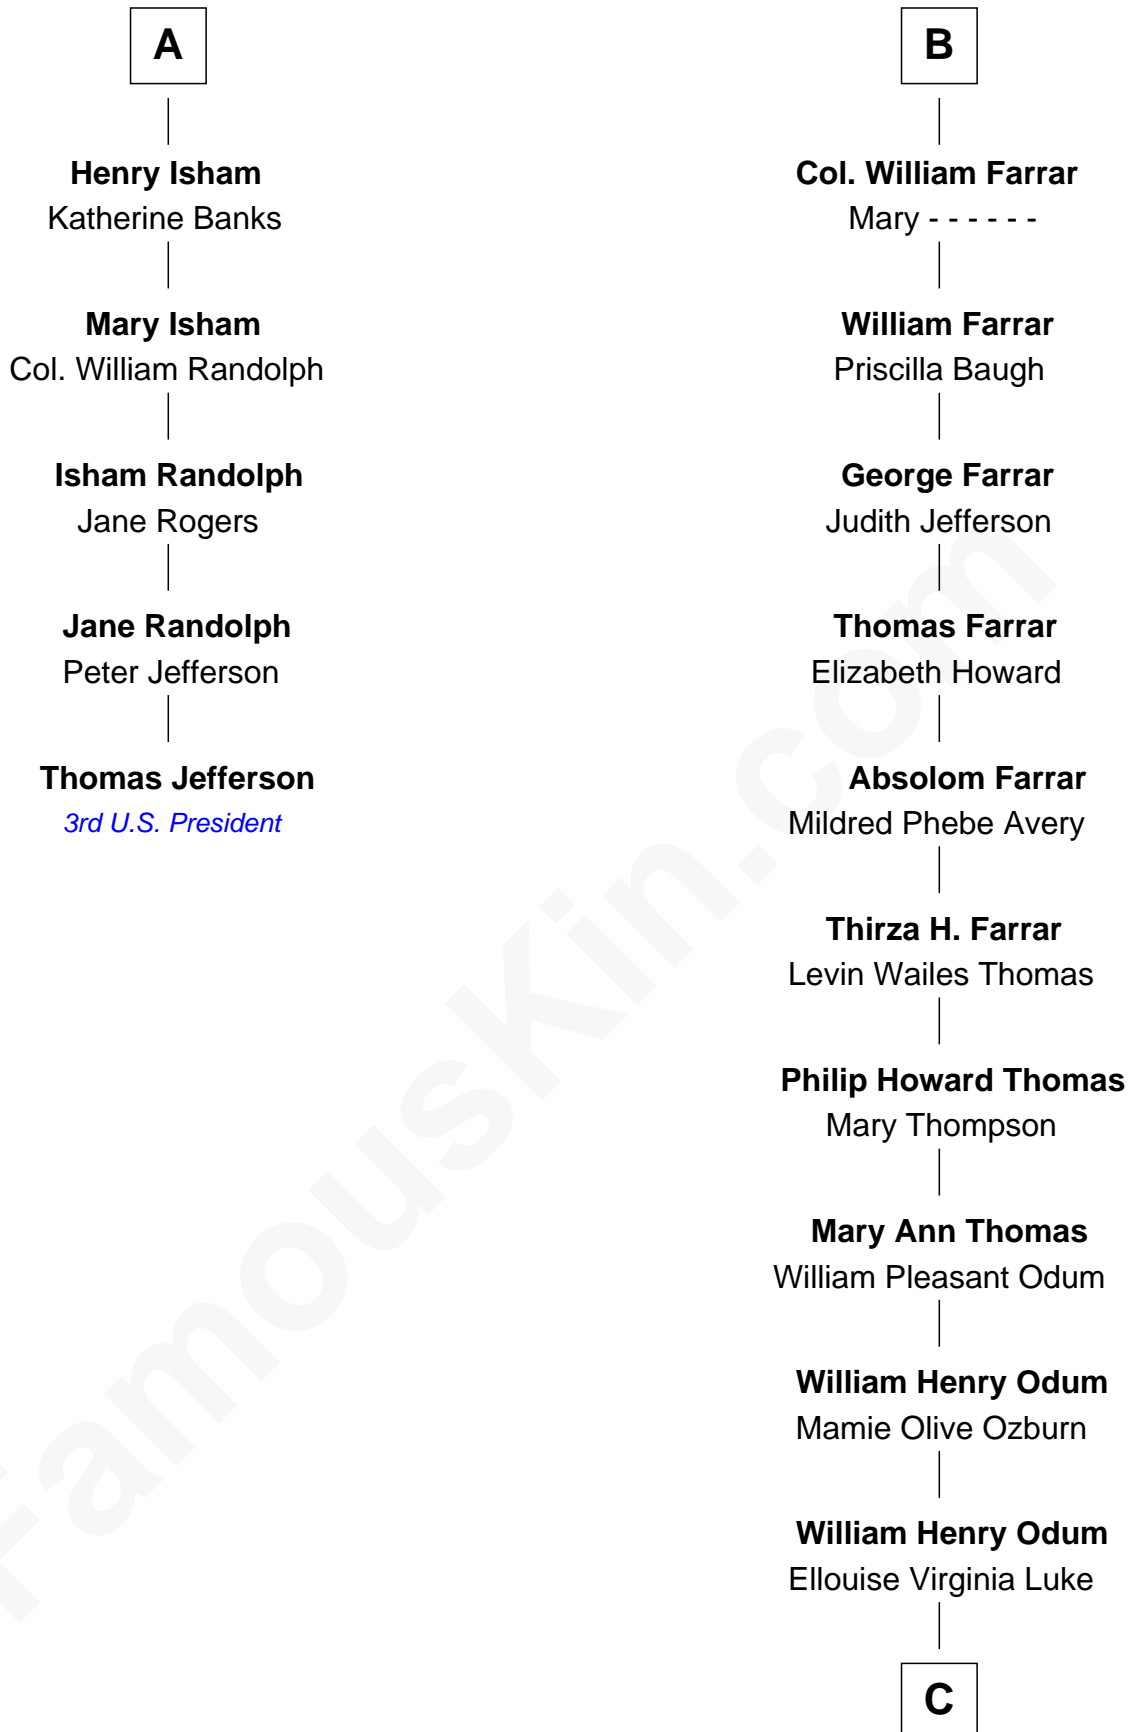

FamousKin.com

Relationship Chart of

Thomas Jefferson

3rd U.S. President and Signer of the Declaration of Independence

11th cousin 8 times removed of

Dakota Fanning

TV and Movie Actress

Sir Roger Wentworth

Margery Despencer

Margaret Wentworth

Sir William Hopton

Margaret Hopton

Sir Philip Booth

Audrey Booth

Sir William de Lytton

Sir Robert Lytton

Sir Philip Wentworth

Mary Clifford

Elizabeth Wentworth

Sir Martin de la See

Elizabeth de la See

Roger Kelke

Christopher Kelke

Isabel Girlington

William Kelke

Thomasine Skerne

Cecily Kelke

John Farrar

William Farrar

Cecily - - - - -

B

C