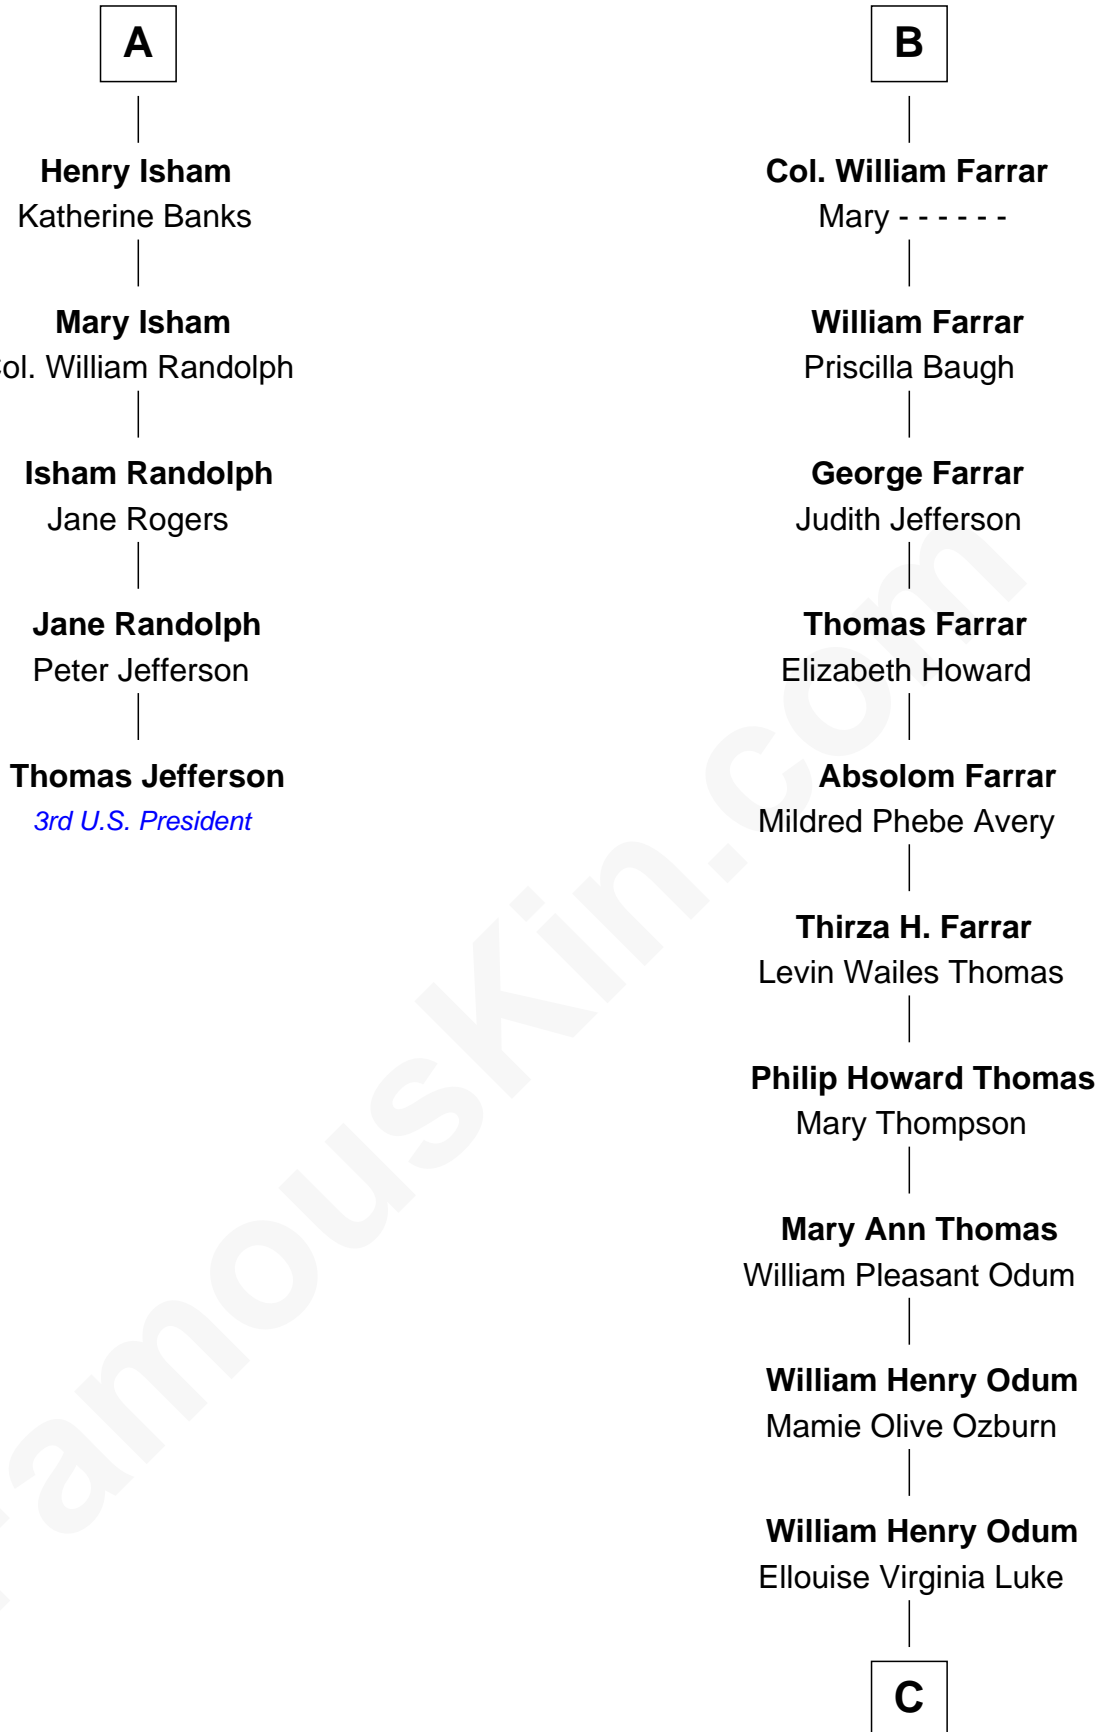

FamousKin.com

Relationship Chart of

Thomas Jefferson

3rd U.S. President and Signer of the Declaration of Independence

11th cousin 8 times removed of

Elle Fanning

TV and Movie Actress

Sir Roger Wentworth

Margery Despencer

Margaret Wentworth

Sir William Hopton

Margaret Hopton

Sir Philip Booth

Audrey Booth

Sir William de Lytton

Sir Robert Lytton

Sir Philip Wentworth

Mary Clifford

Elizabeth Wentworth

Sir Martin de la See

Elizabeth de la See

Roger Kelke

Christopher Kelke

Isabel Girlington

William Kelke

Thomasine Skerne

Cecily Kelke

John Farrar

William Farrar

Cecily - - - - -

B

C