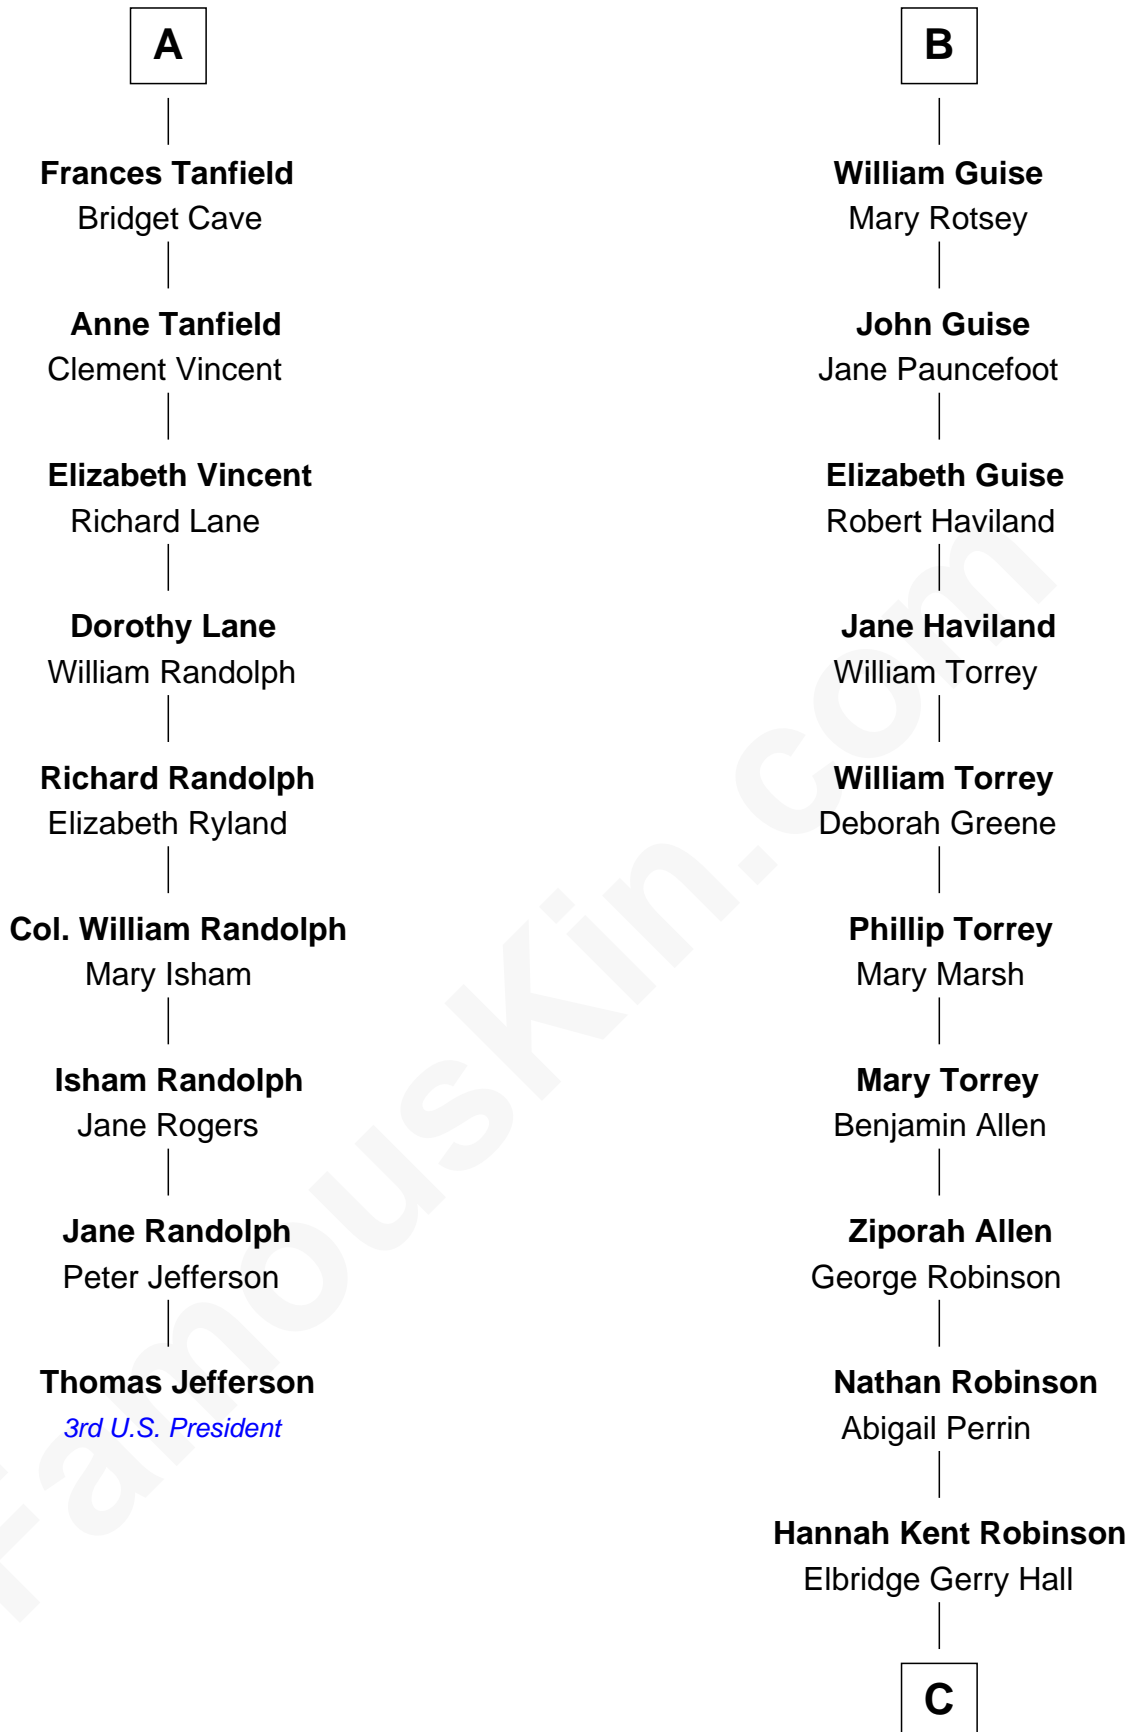

## Relationship Chart of

### Thomas Jefferson

3rd U.S. President and Signer of the Declaration of Independence

15th cousin 5 times removed of

**Raquel Welch**  
Movie Actress

**Henry Plantagenet**  
Maud de Chaworth

**C**

**Justin Smith Hall**  
Sarah Mehitable Stanford

**Emery Stanford Hall**  
Clara Louise Adams

**Josephine Sarah Hall**  
Armando Carlos Tejada

**Raquel Welch**  
*aka Raquel Welch*