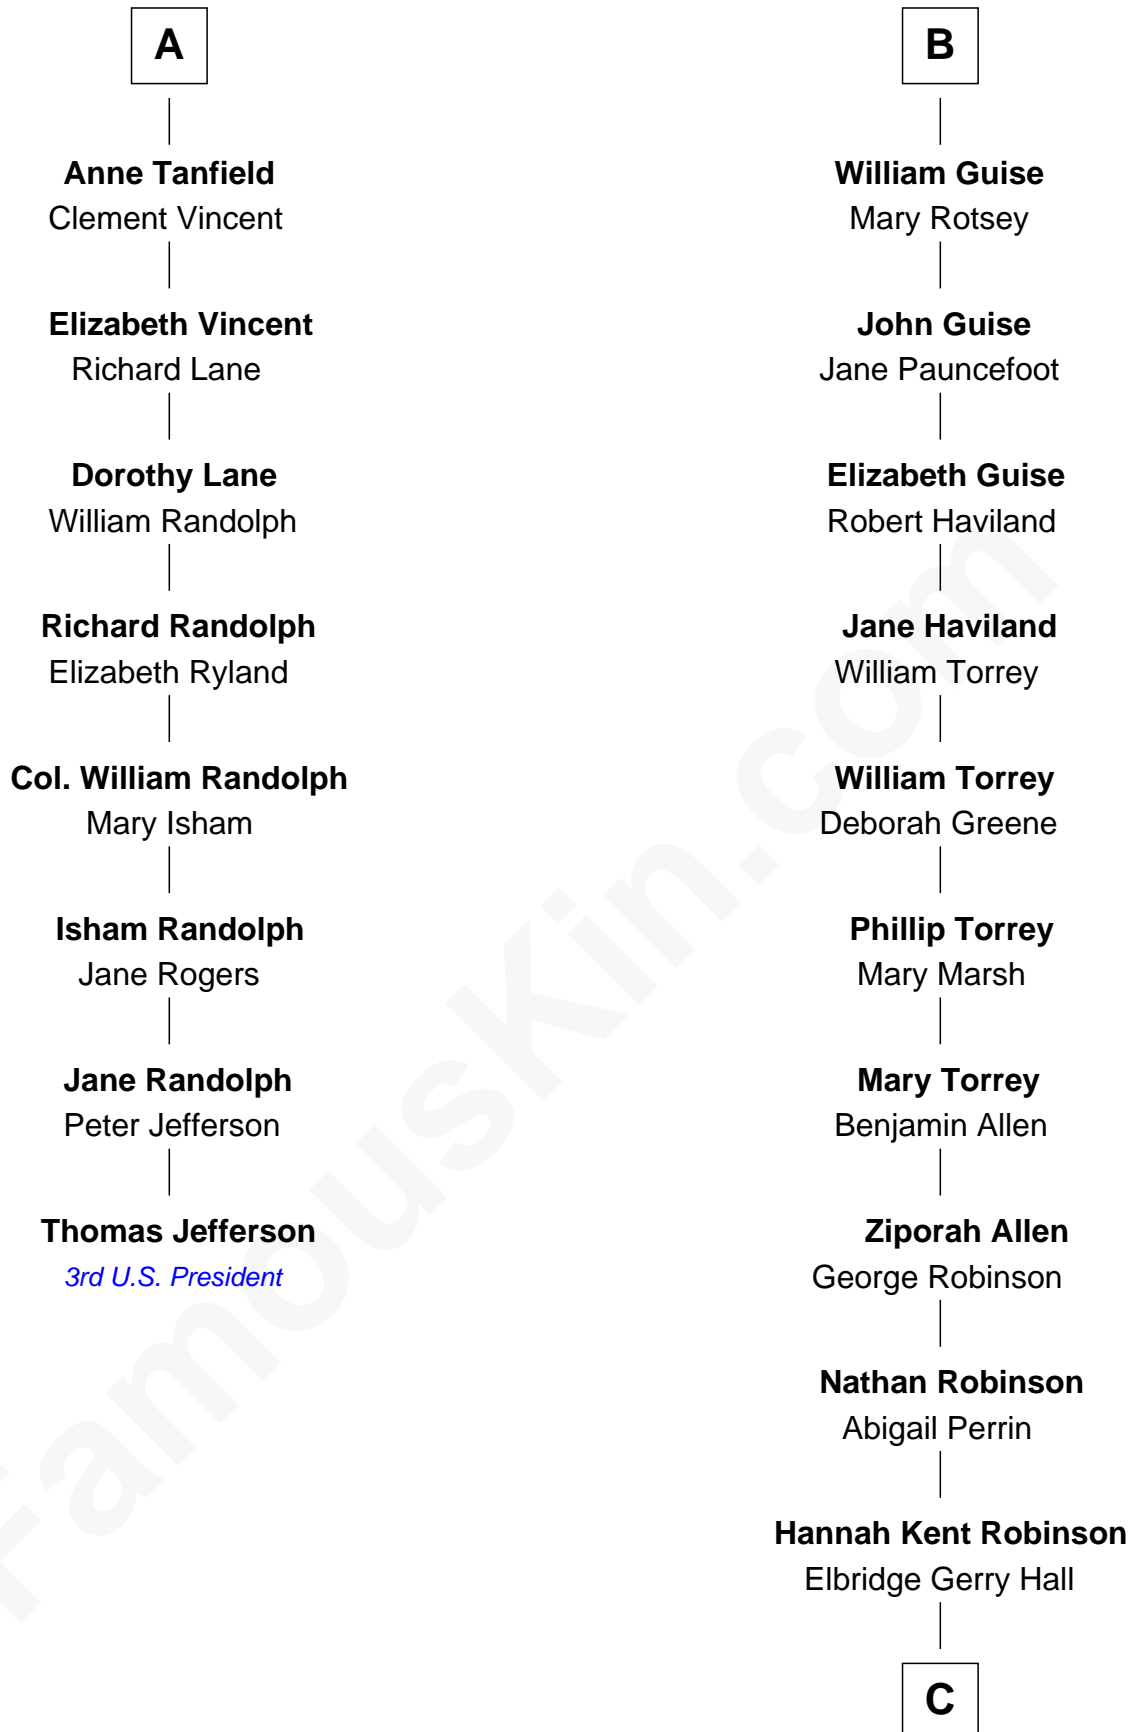

## Relationship Chart of

### Thomas Jefferson

3rd U.S. President and Signer of the Declaration of Independence

14th cousin 6 times removed of

**Raquel Welch**  
Movie Actress

C

**Justin Smith Hall**  
Sarah Mehitable Stanford

**Emery Stanford Hall**  
Clara Louise Adams

**Josephine Sarah Hall**  
Armando Carlos Tejada

**Raquel Welch**  
*aka Raquel Welch*