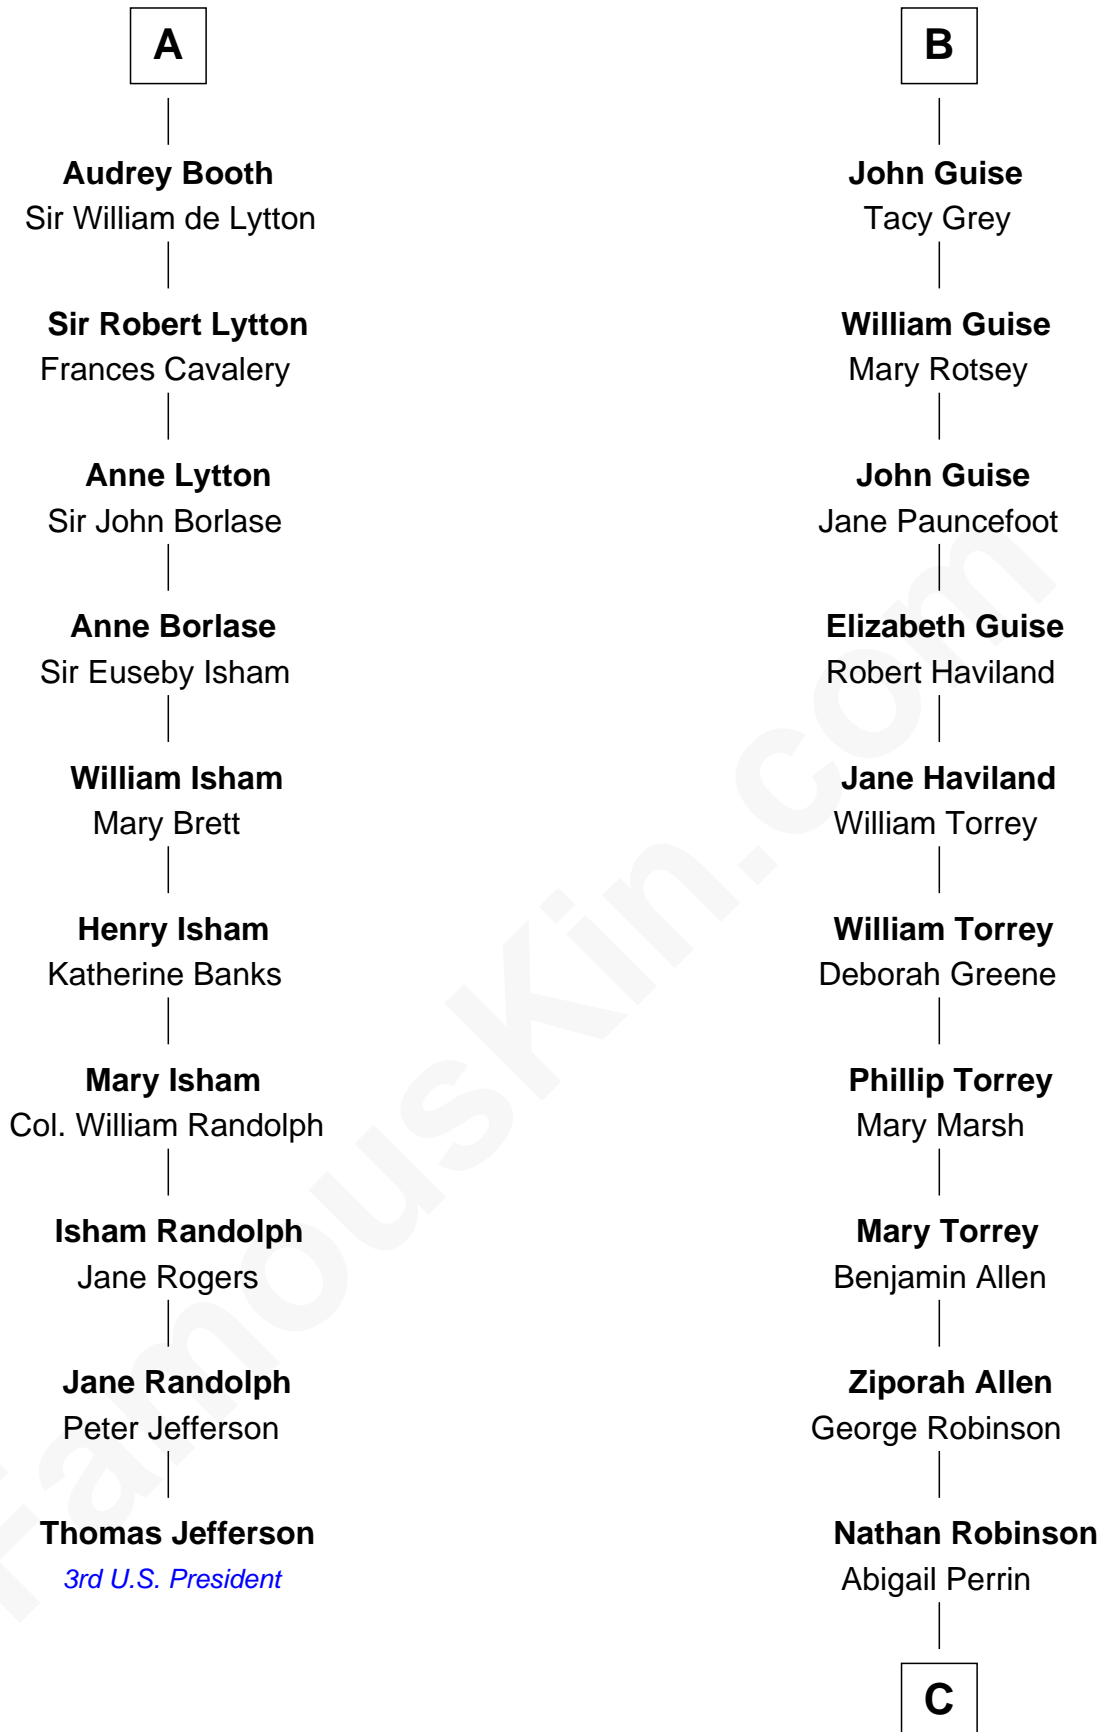

## Relationship Chart of

### Thomas Jefferson

3rd U.S. President and Signer of the Declaration of Independence

16th cousin 5 times removed of

**Raquel Welch**  
Movie Actress

**C**

**Hannah Kent Robinson**

Elbridge Gerry Hall

**Justin Smith Hall**

Sarah Mehitable Stanford

**Emery Stanford Hall**

Clara Louise Adams

**Josephine Sarah Hall**

Armando Carlos Tejada

**Raquel Welch**

*aka Raquel Welch*