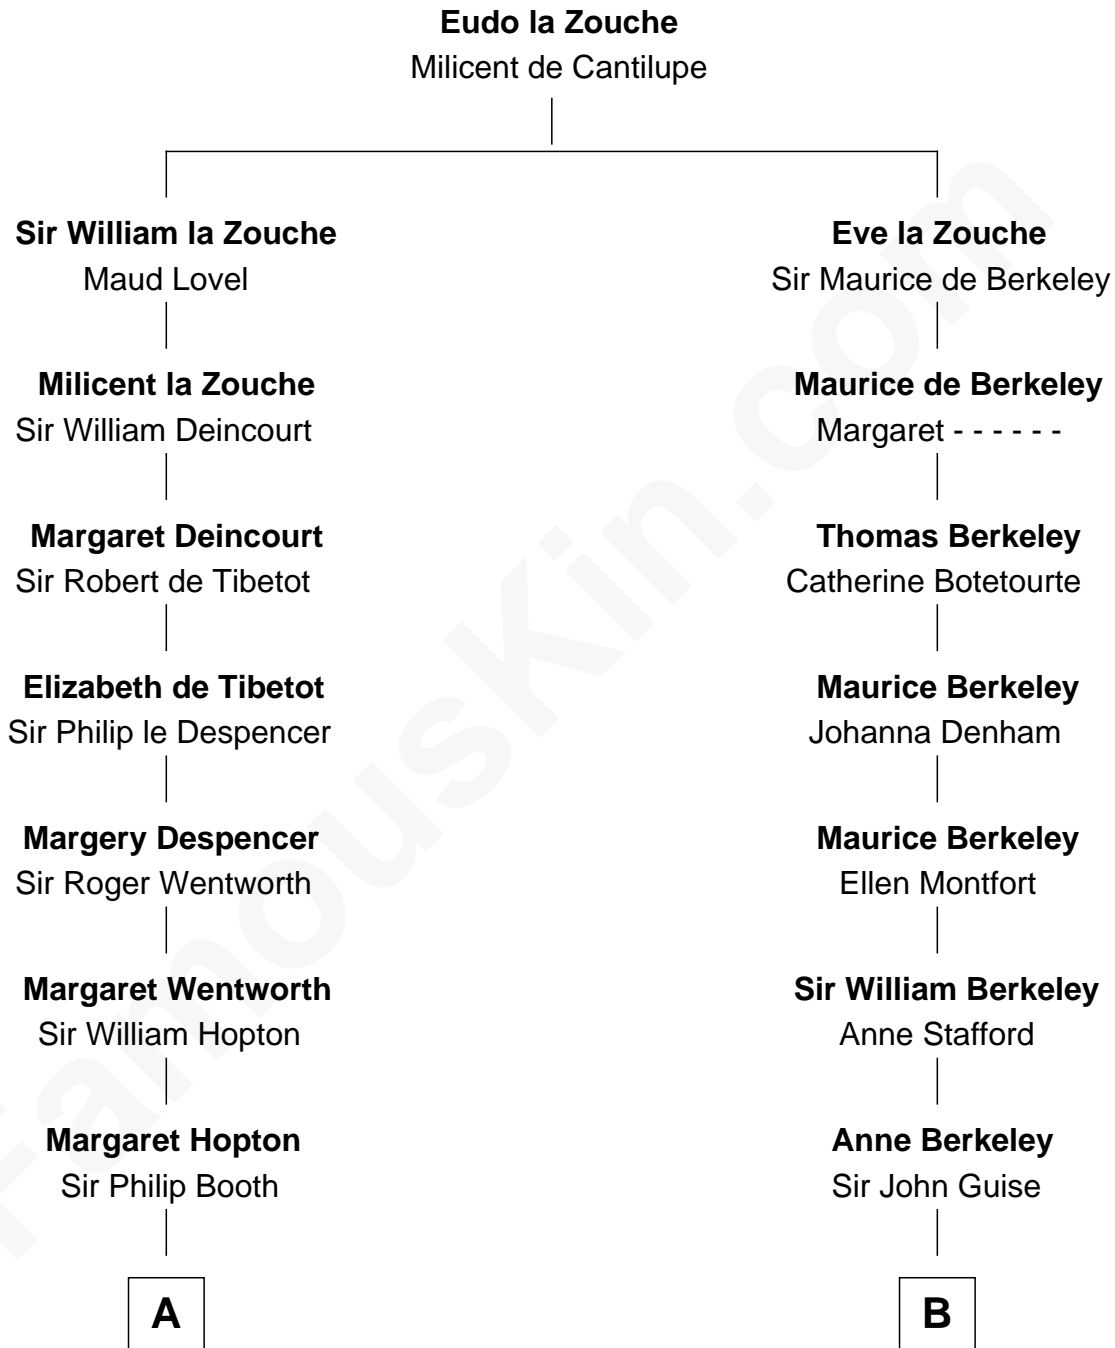

## Relationship Chart of

### Thomas Jefferson

3rd U.S. President and Signer of the Declaration of Independence

16th cousin 5 times removed of

**Raquel Welch**  
Movie Actress

**C**

**Hannah Kent Robinson**

Elbridge Gerry Hall

**Justin Smith Hall**

Sarah Mehitable Stanford

**Emery Stanford Hall**

Clara Louise Adams

**Josephine Sarah Hall**

Armando Carlos Tejada

**Raquel Welch**

*aka Raquel Welch*