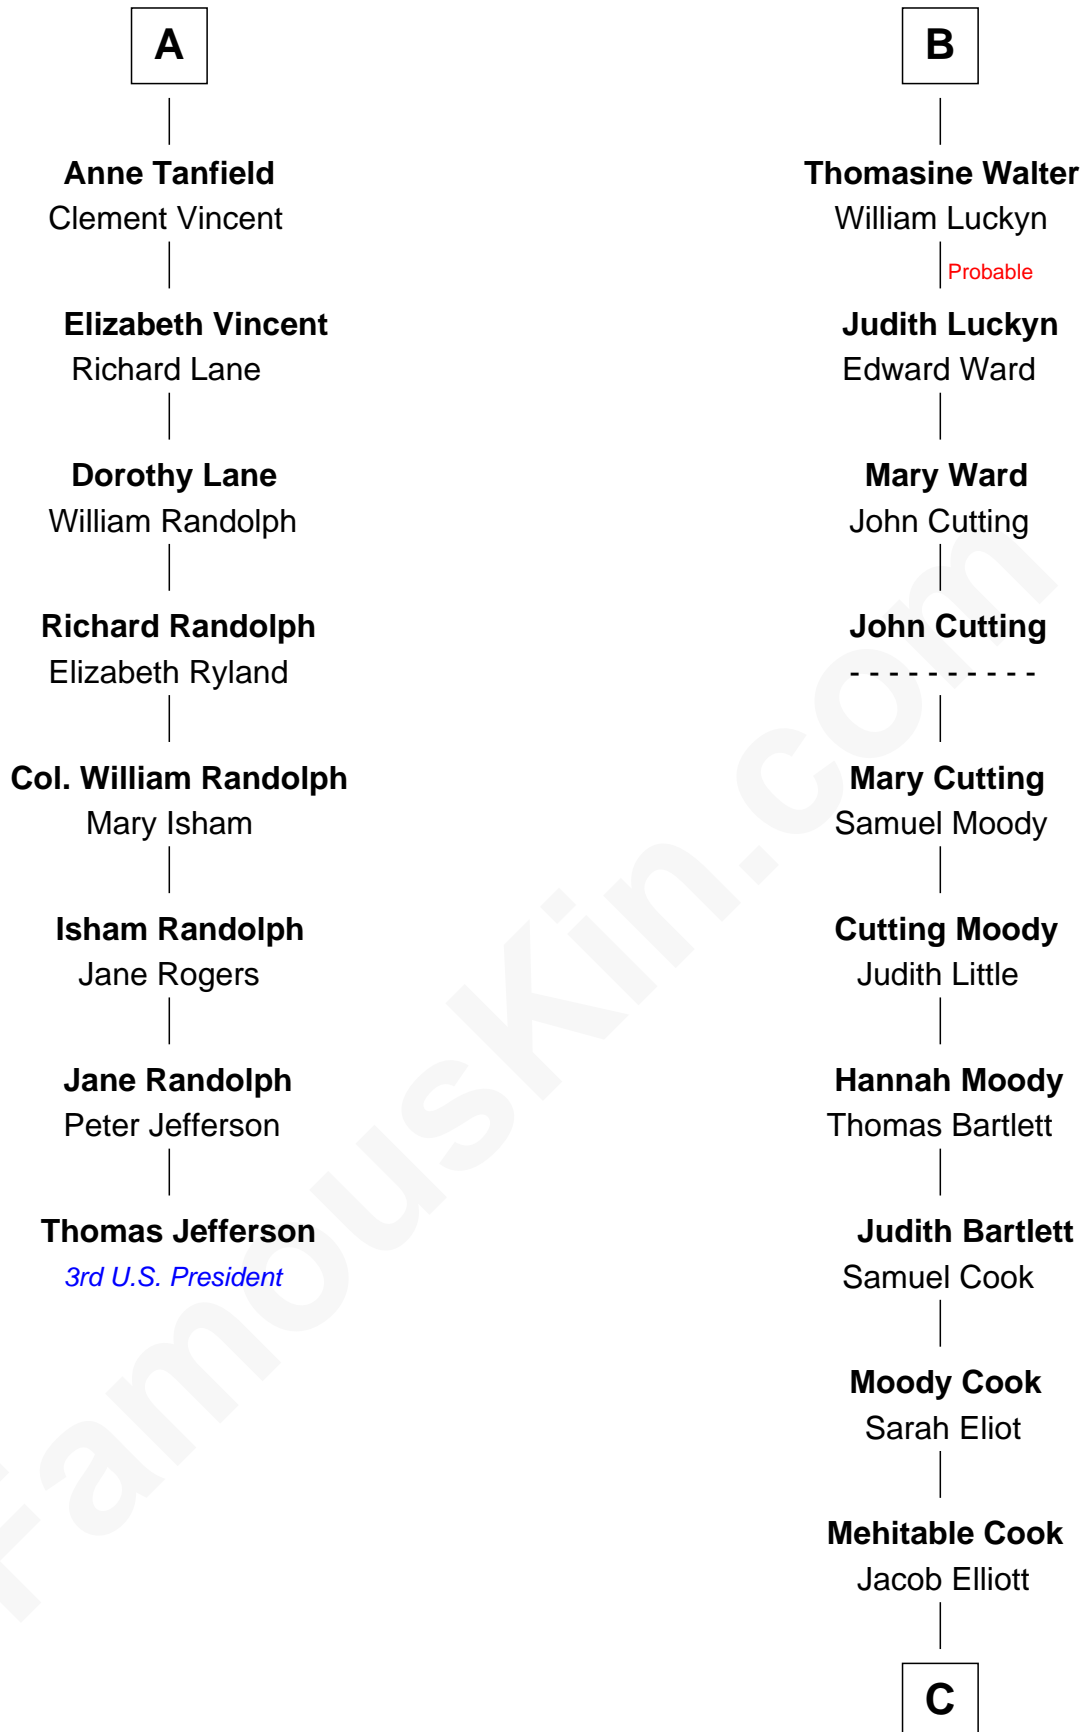

### Thomas Jefferson

3rd U.S. President and Signer of the Declaration of Independence

14th cousin 7 times removed of

**Raquel Welch**  
Movie Actress

**Sir John Howard**  
Alice de Bois

**Sir Robert Howard**  
Margaret de Scales

**Sir John Howard**  
Alice Tendring

**Sir Robert Howard**  
Margaret Mowbray

**Katherine Howard**  
Sir Edward Neville

**Catherine Neville**  
Robert Tanfield

**William Tanfield**  
Elizabeth Stavely

**Frances Tanfield**  
Bridget Cave

**A**

**Joan Howard**  
Sir Peter de Brewes

**Beatrice Brewes**  
Sir Hugh Shirley

**Sir Ralph Shirley**  
Joan Basset

**Beatrice Shirley**  
John Brome

**Isabel Brome**  
John Denton

**Thomas Denton**  
Jane Webbe

**Isabel Denton**  
William ap Walter

**B**

C

**Mary Lydia Elliott**

Emery Stanford

**Sarah Mehitable Stanford**

Justin Smith Hall

**Emery Stanford Hall**