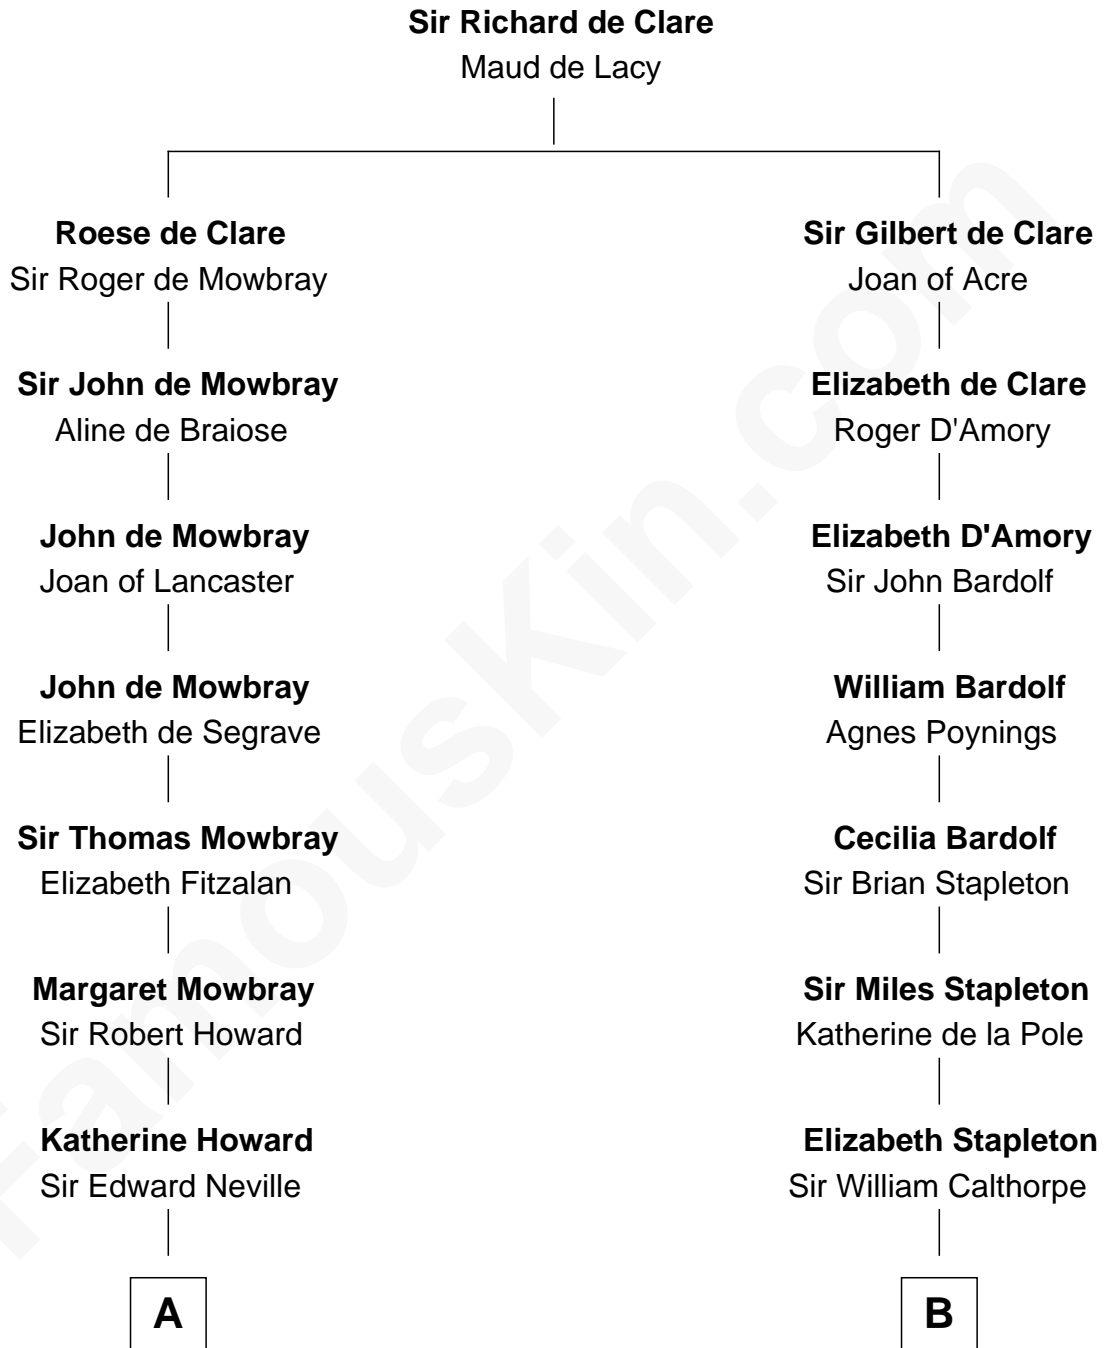

FamousKin.com

Relationship Chart of

Thomas Jefferson

3rd U.S. President and Signer of the Declaration of Independence

17th cousin 4 times removed of

Jesse James

Outlaw, Bank Robber, Murderer

C

Rachel Dorsey
Anthony Lindsay

Anthony Lindsay
Ailsey Cole

Sarah Lindsay
James Cole

Zerelda Elizabeth Cole
Robert Sallee James

Jesse James
Outlaw, Bank Robber, Murderer

FamousKin.com