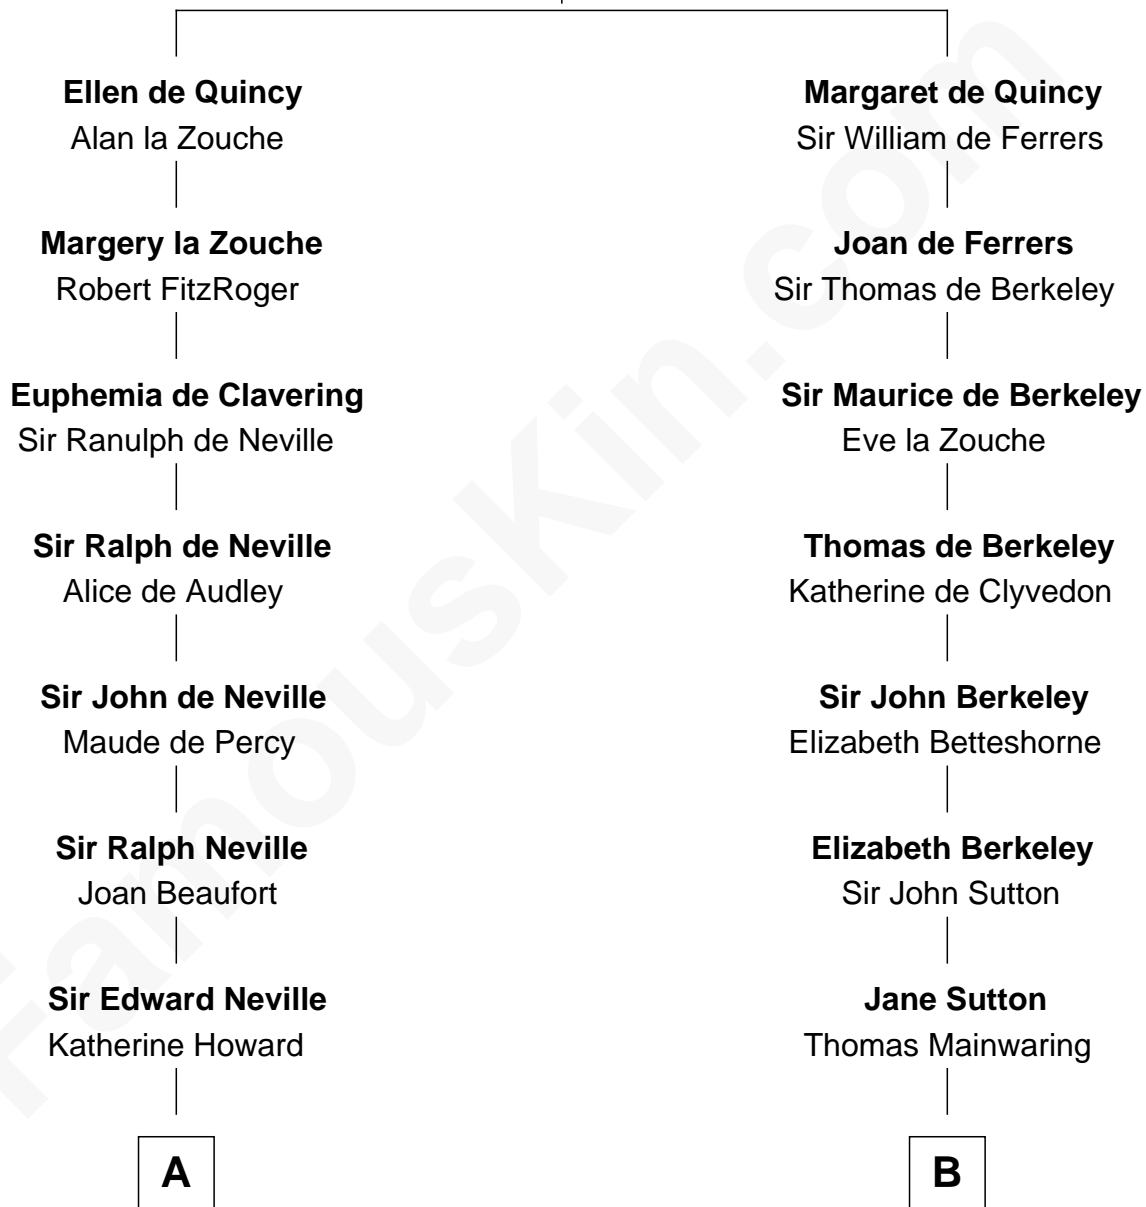

FamousKin.com

Relationship Chart of

Thomas Jefferson

3rd U.S. President and Signer of the Declaration of Independence

17th cousin 1 time removed of

Grover Cleveland

22nd and 24th U.S. President

Sir Roger de Quincy
Helen of Galloway

C

Rev. Richard Falley Cleveland

Ann Neal

Grover Cleveland

22nd and 24th U.S. President

FamousKin.com