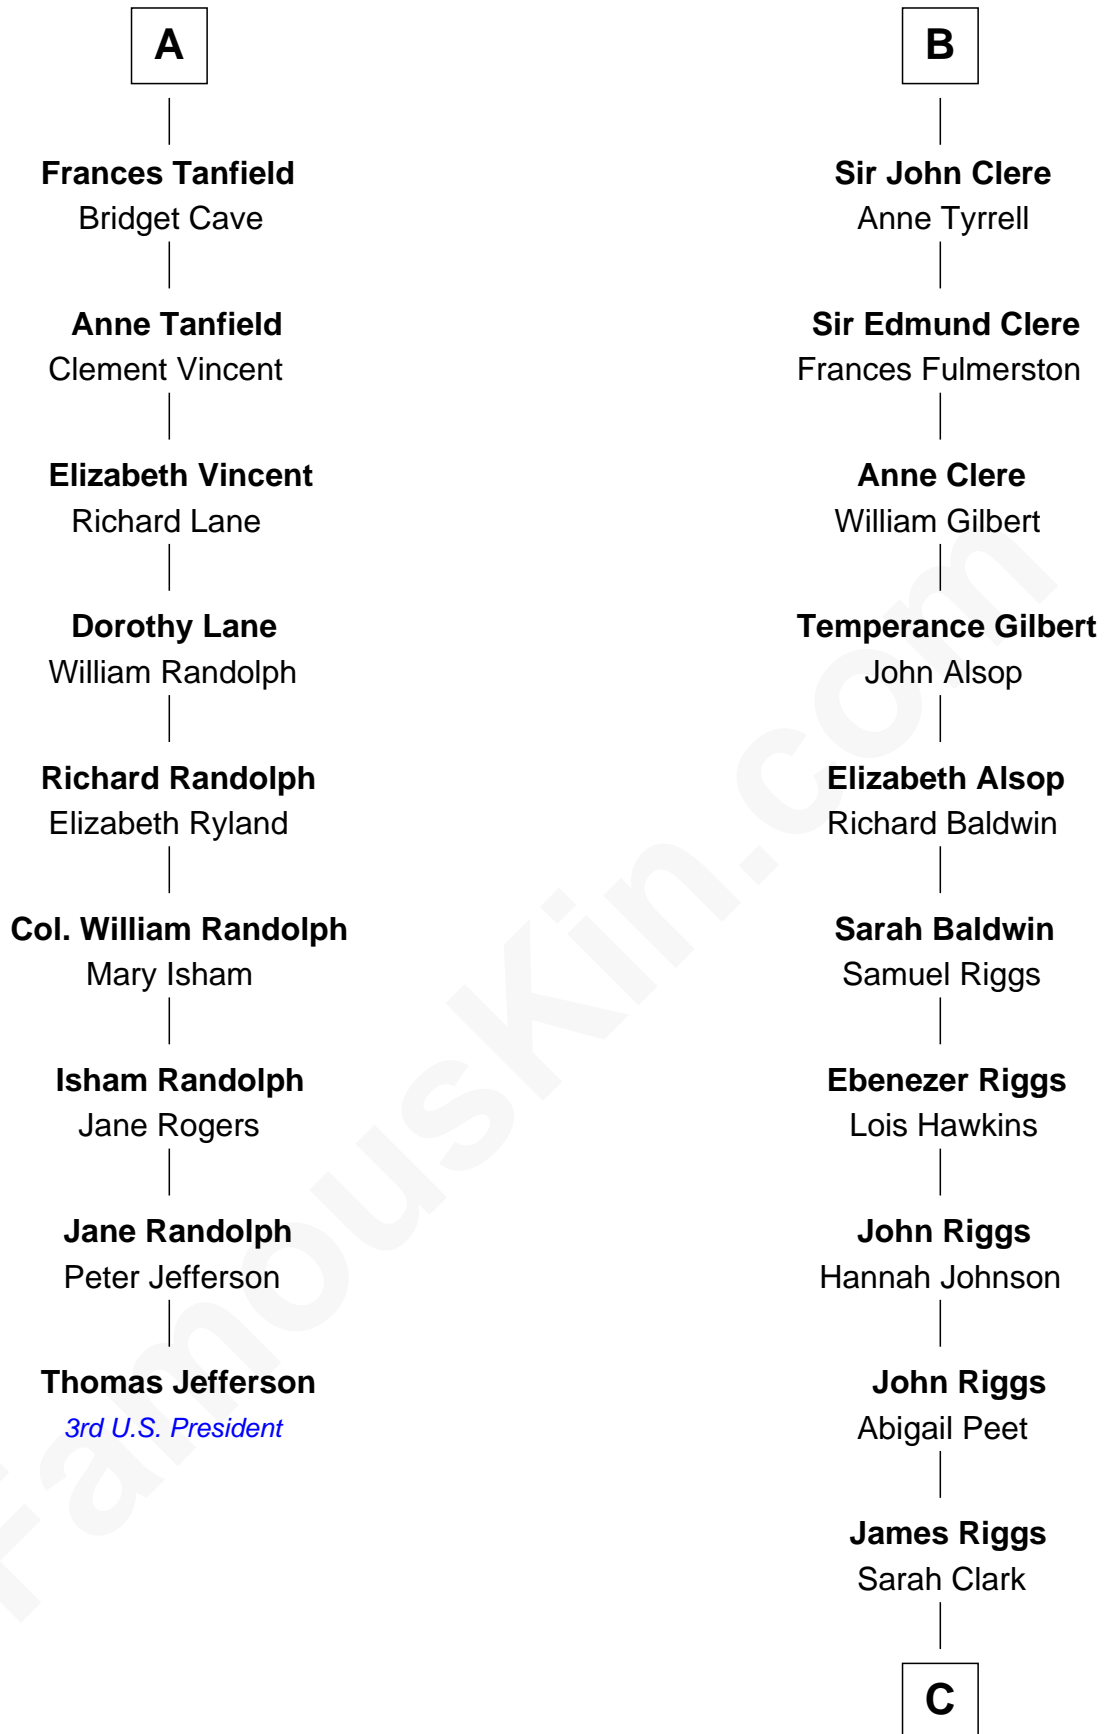

## Relationship Chart of

### Thomas Jefferson

3rd U.S. President and Signer of the Declaration of Independence

15th cousin 6 times removed of

### Mamie (Doud) Eisenhower

First Lady of President Dwight Eisenhower

**C**

**George Riggs**

Phebe Caniff

**Maria Riggs**

Eli Doud

**Royal Houghton Doud**