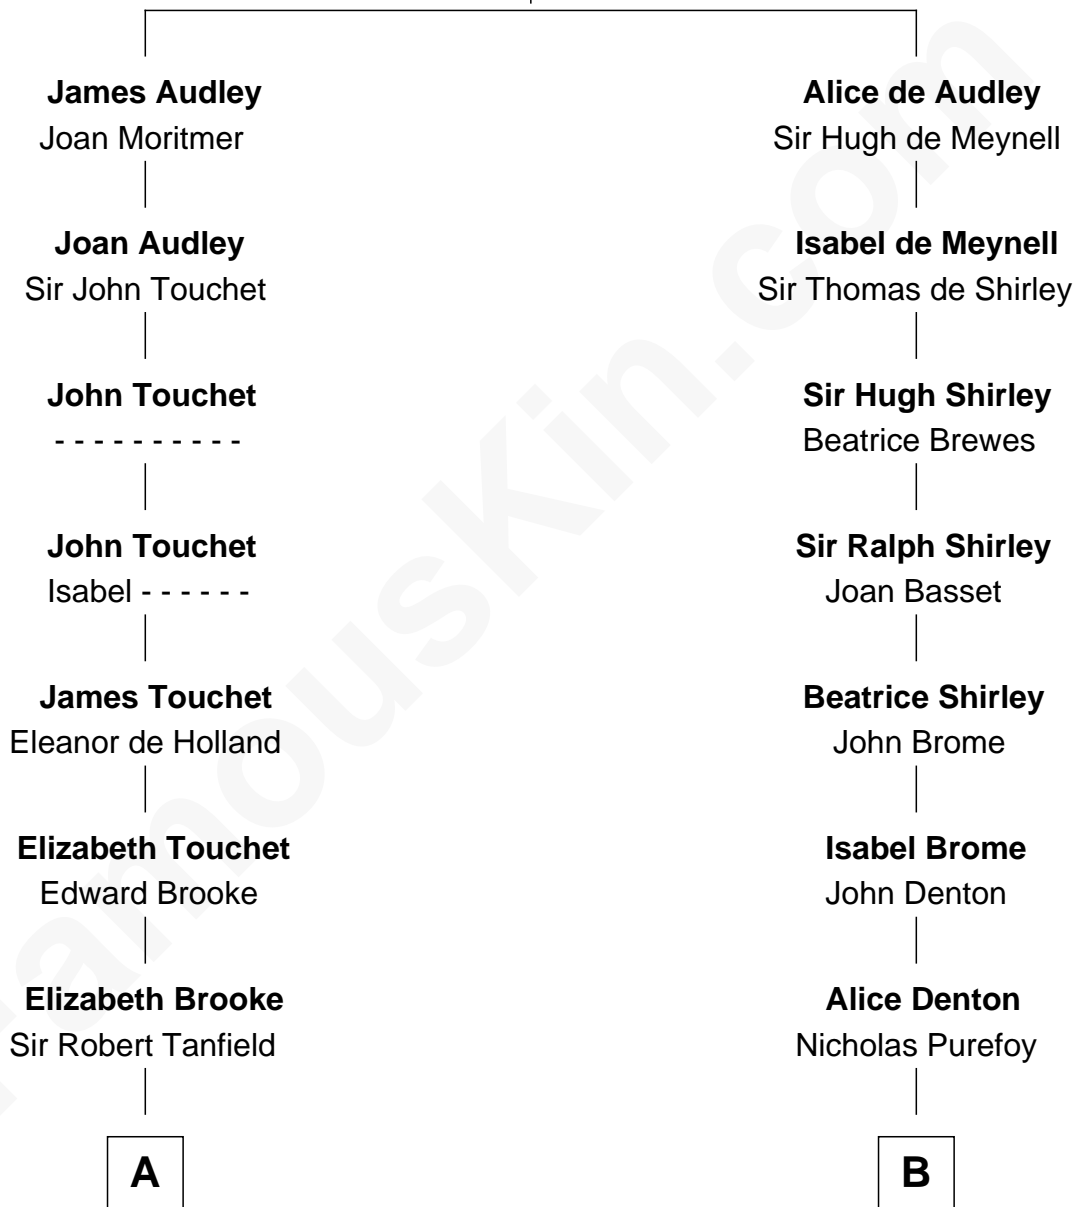

FamousKin.com

Relationship Chart of

Thomas Jefferson

3rd U.S. President and Signer of the Declaration of Independence

17th cousin 4 times removed of

Herbert Hoover
31st U.S. President

Sir Nicholas Audley
Joan Martin

C

Endymia Winn

Thomas Sherwood

Lucinda Sherwood

John Minthorn

Theodore Minthorn

Mary Wasley

Hulda Randall Minthorn

Jessie Clark Hoover

Herbert Hoover

31st U.S. President

FamousKin.com