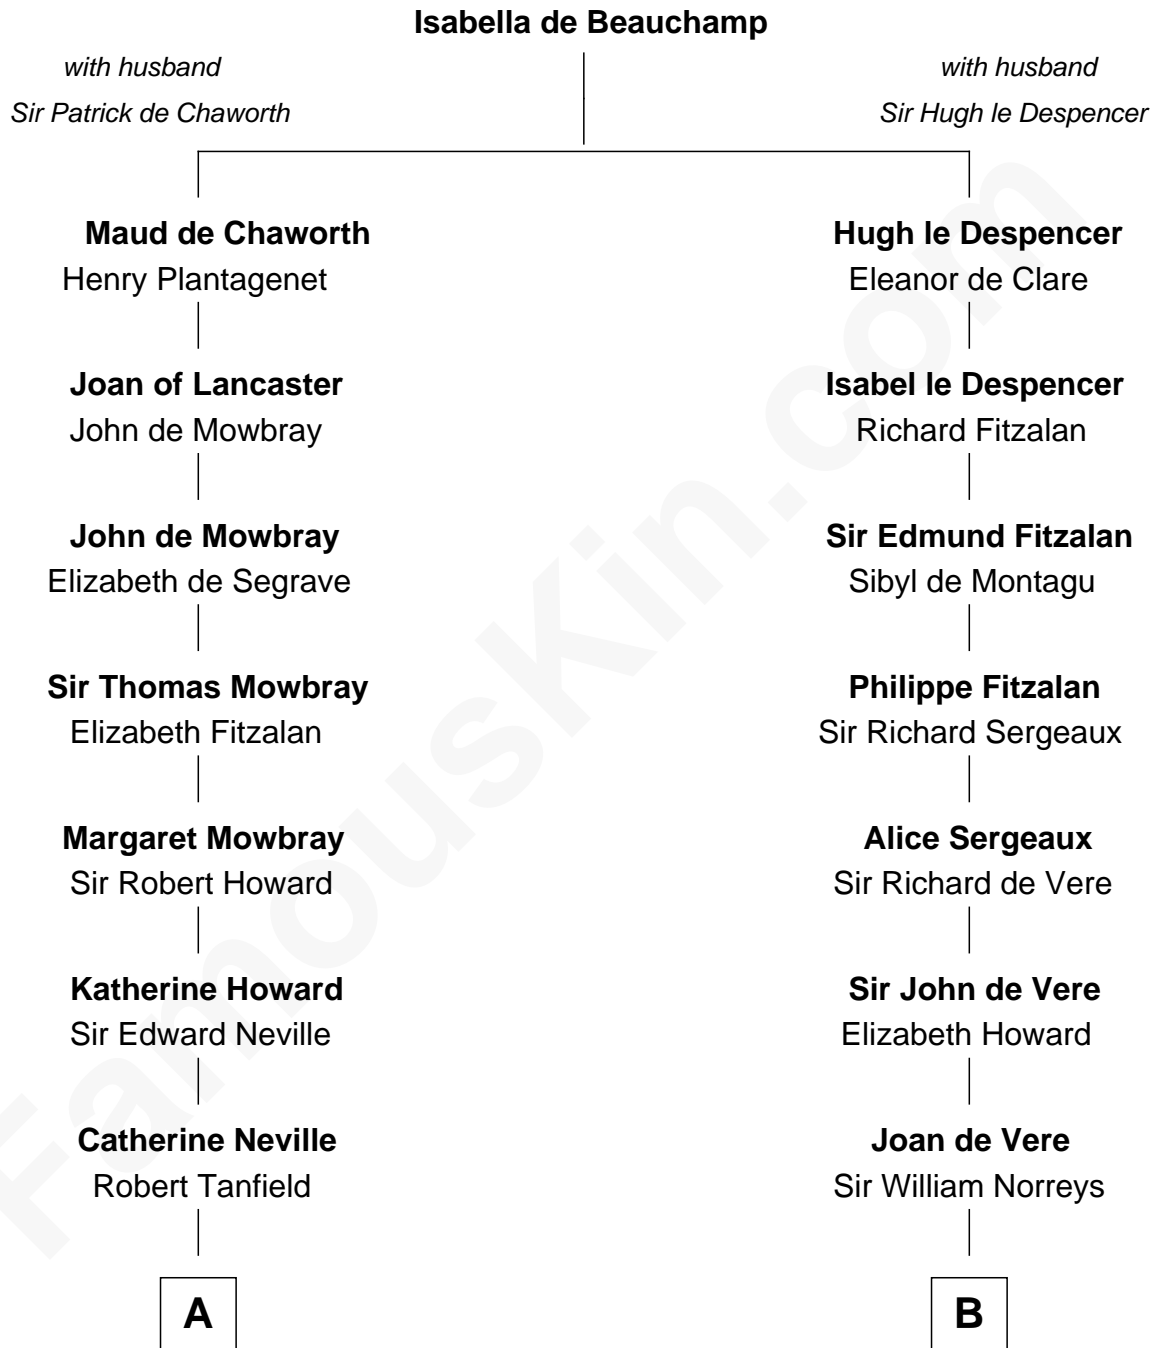

FamousKin.com

Relationship Chart of

Thomas Jefferson

3rd U.S. President and Signer of the Declaration of Independence

16th cousin 5 times removed of

Lou (Henry) Hoover

First Lady of President Herbert Hoover

Charles Delano Henry

Lou (Henry) Hoover

First Lady of Herbert Hoover