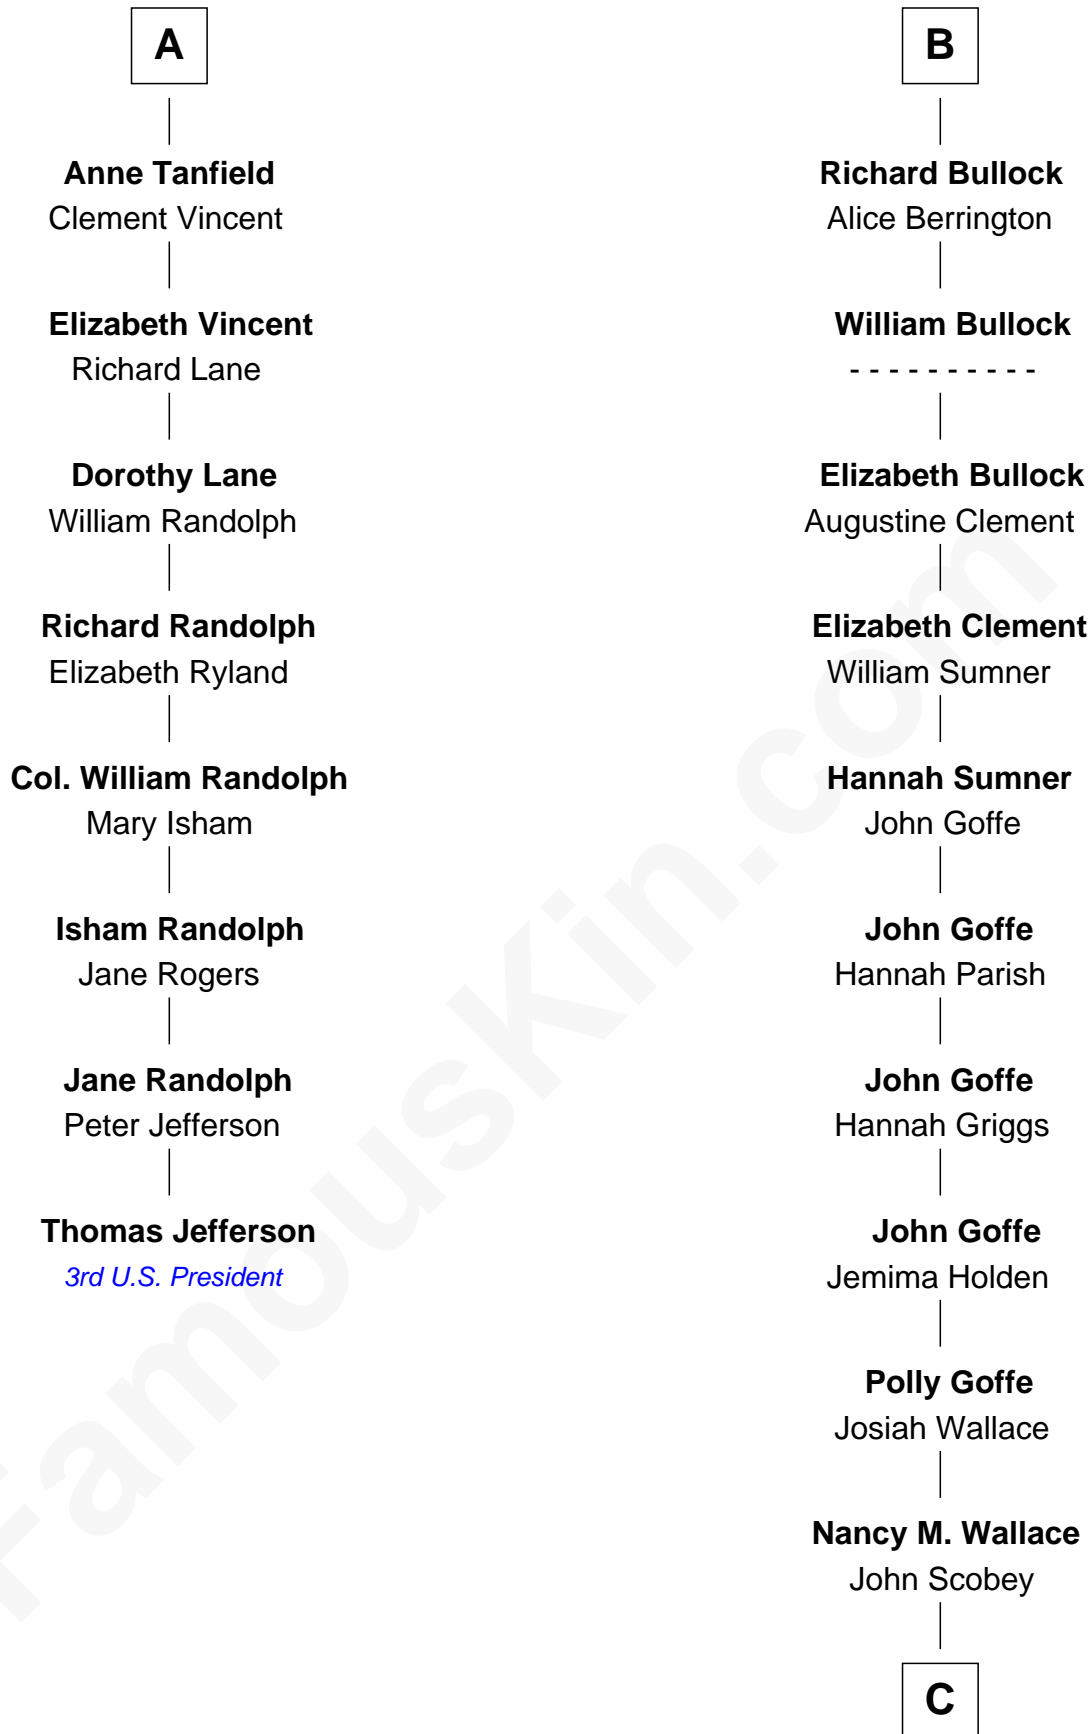

## Relationship Chart of

### Thomas Jefferson

3rd U.S. President and Signer of the Declaration of Independence

14th cousin 5 times removed of

### Lou (Henry) Hoover

First Lady of President Herbert Hoover

**C**

**Philomelia Sophia Scobey**

Phineas Weed

**Florence Ida Weed**

Charles Delano Henry

**Lou (Henry) Hoover**