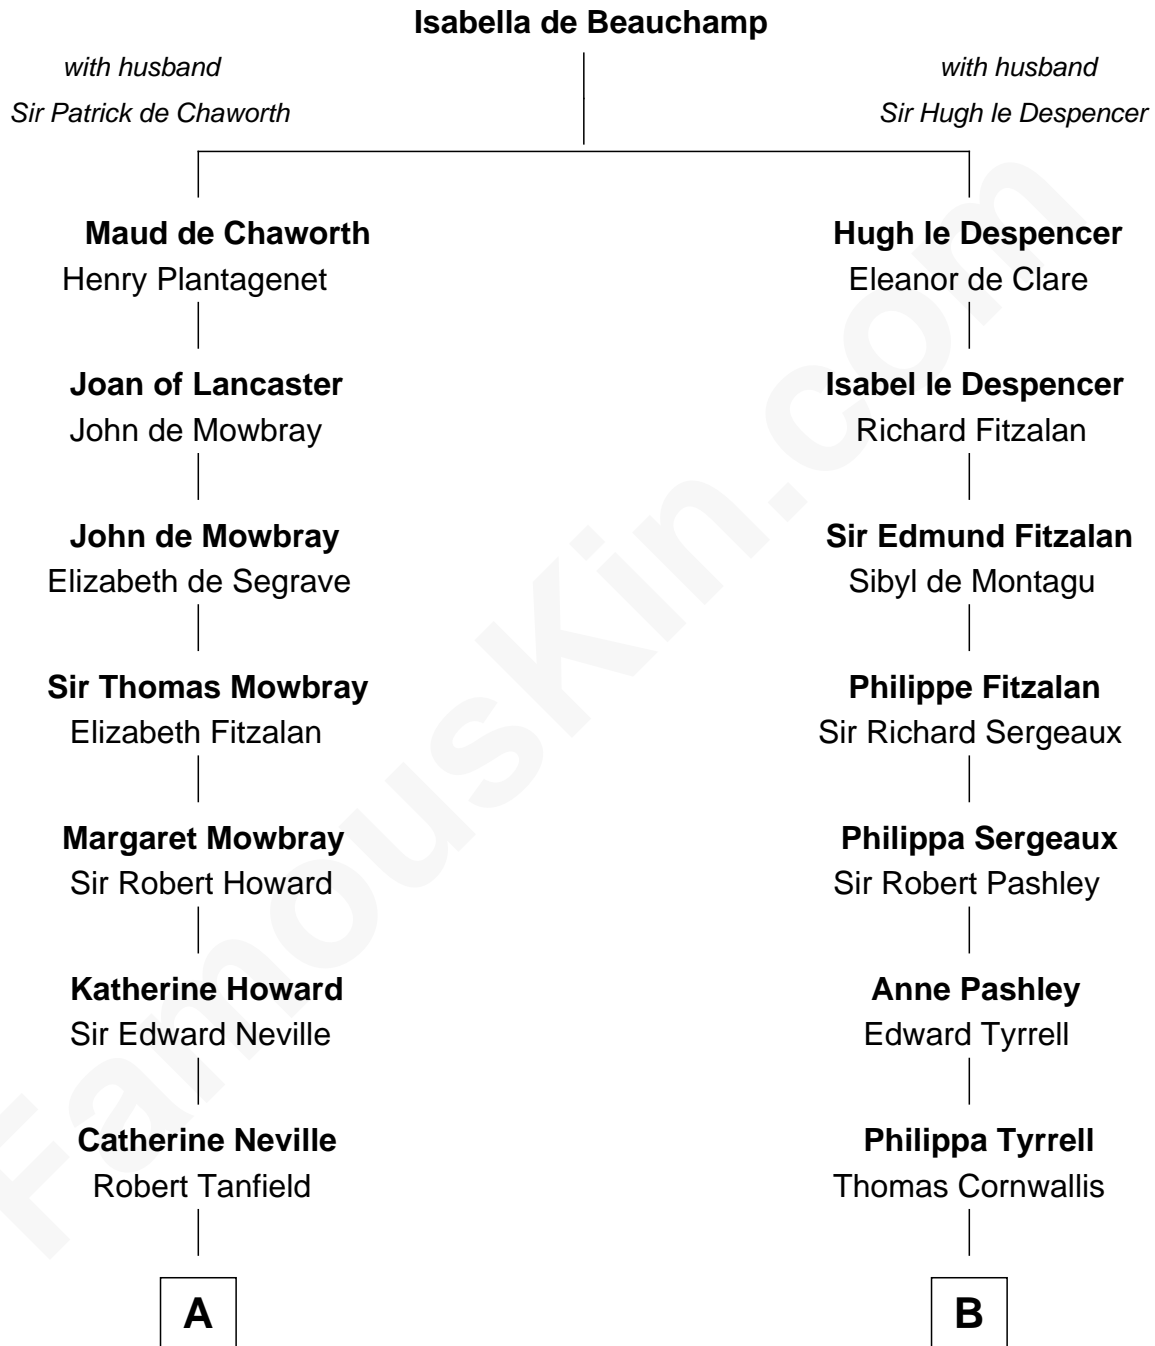

FamousKin.com

Relationship Chart of

Thomas Jefferson

3rd U.S. President and Signer of the Declaration of Independence

16th cousin 4 times removed of

Ellen Louise (Axson) Wilson

First Lady of President Woodrow Wilson

C

Isaac FitzRandolph

Eleanor Hunter

Rebecca Longstreet FitzRandolph

Rev. Isaac Stockton Keith Axson

Rev. Samuel Edward Axson

Margaret Jane Hoyt

Ellen Louise (Axson) Wilson

First Lady of Woodrow Wilson

FamousKin.com