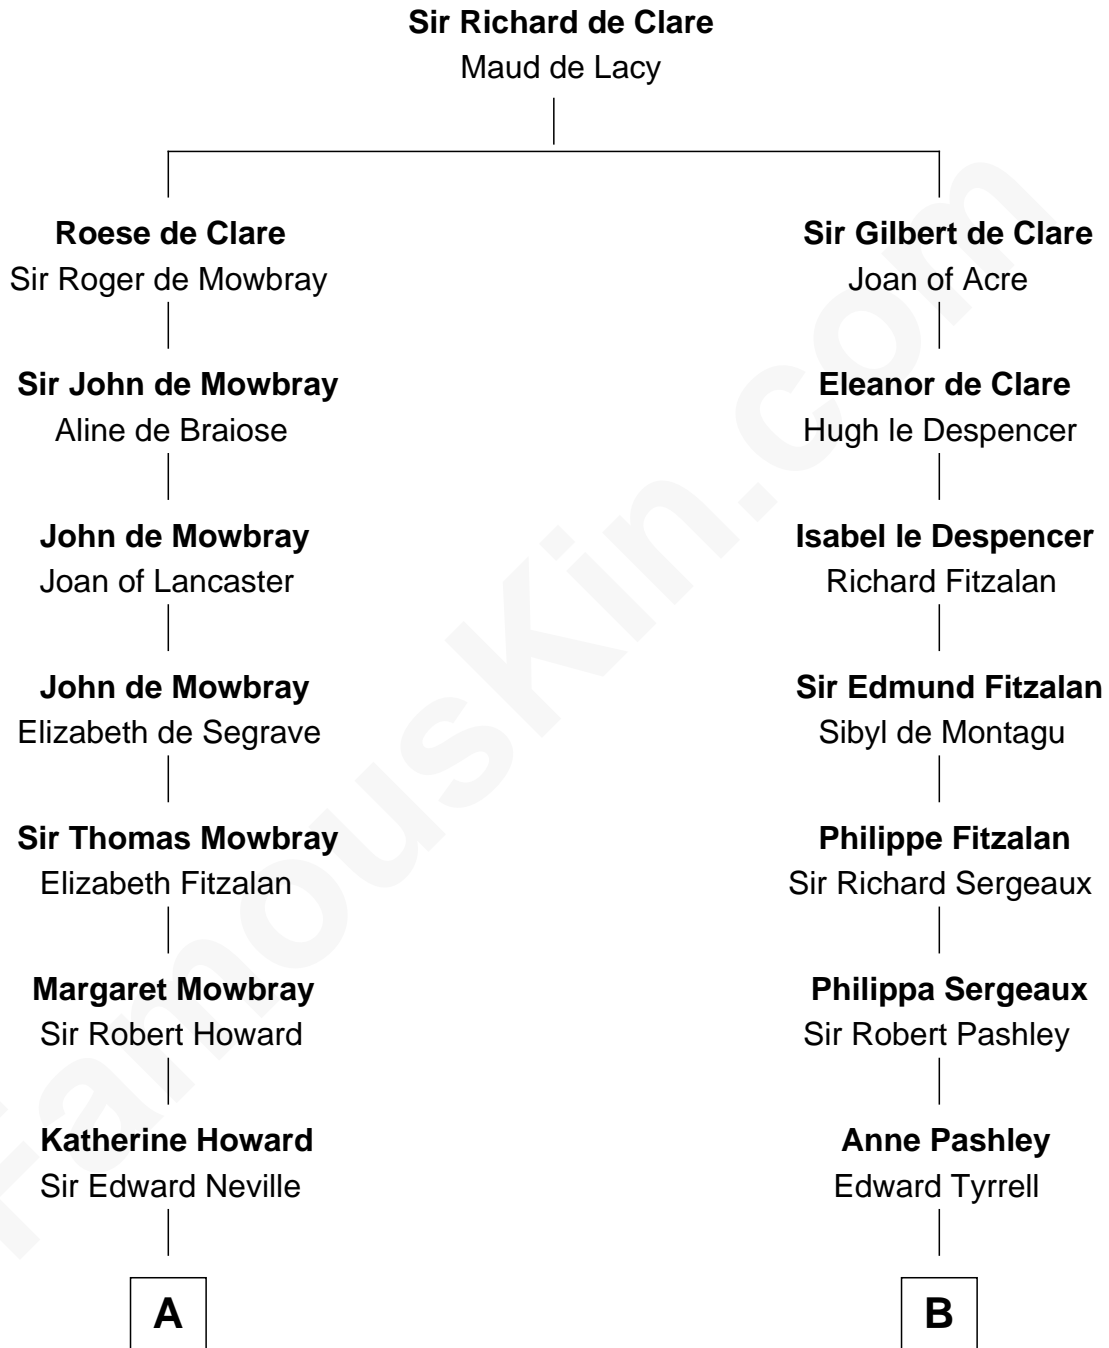

FamousKin.com

Relationship Chart of

Thomas Jefferson

3rd U.S. President and Signer of the Declaration of Independence

17th cousin 4 times removed of

Ellen Louise (Axson) Wilson

First Lady of President Woodrow Wilson

C

Deliverance Coward

James FitzRandolph

Isaac FitzRandolph

Eleanor Hunter

Rebecca Longstreet FitzRandolph

Rev. Isaac Stockton Keith Axson

Rev. Samuel Edward Axson