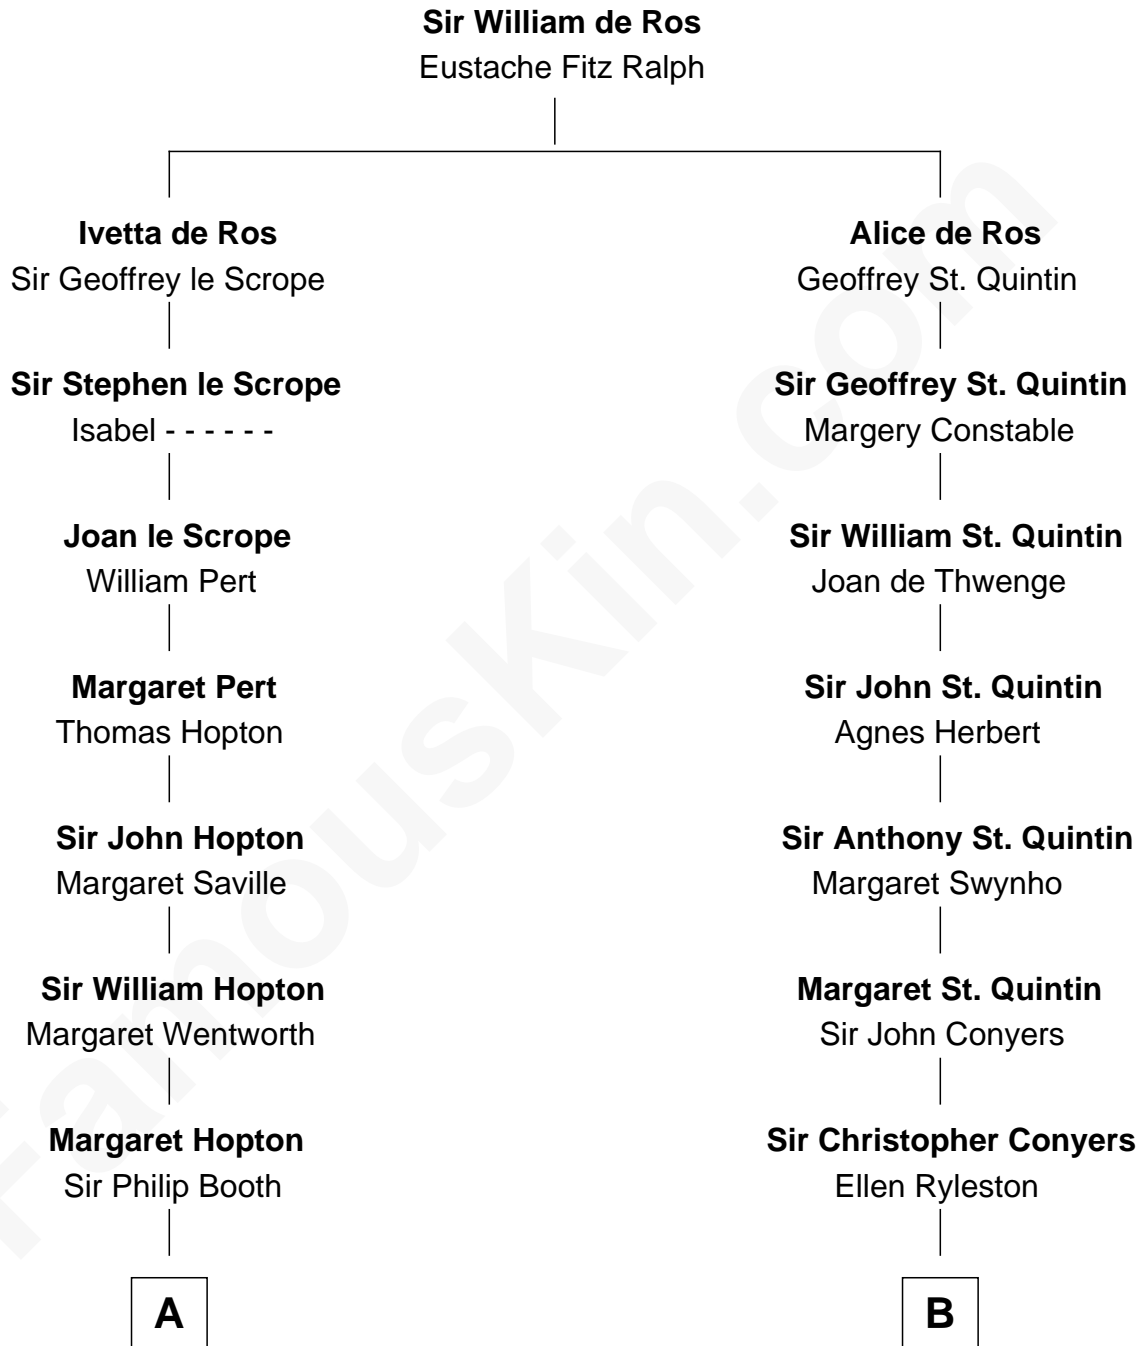

FamousKin.com

Relationship Chart of

Thomas Jefferson

3rd U.S. President and Signer of the Declaration of Independence

16th cousin 3 times removed of

Ellen Louise (Axson) Wilson

First Lady of President Woodrow Wilson

C

Rebecca Longstreet FitzRandolph

Rev. Isaac Stockton Keith Axson

Rev. Samuel Edward Axson

Margaret Jane Hoyt

Ellen Louise (Axson) Wilson

First Lady of Woodrow Wilson

FamousKin.com