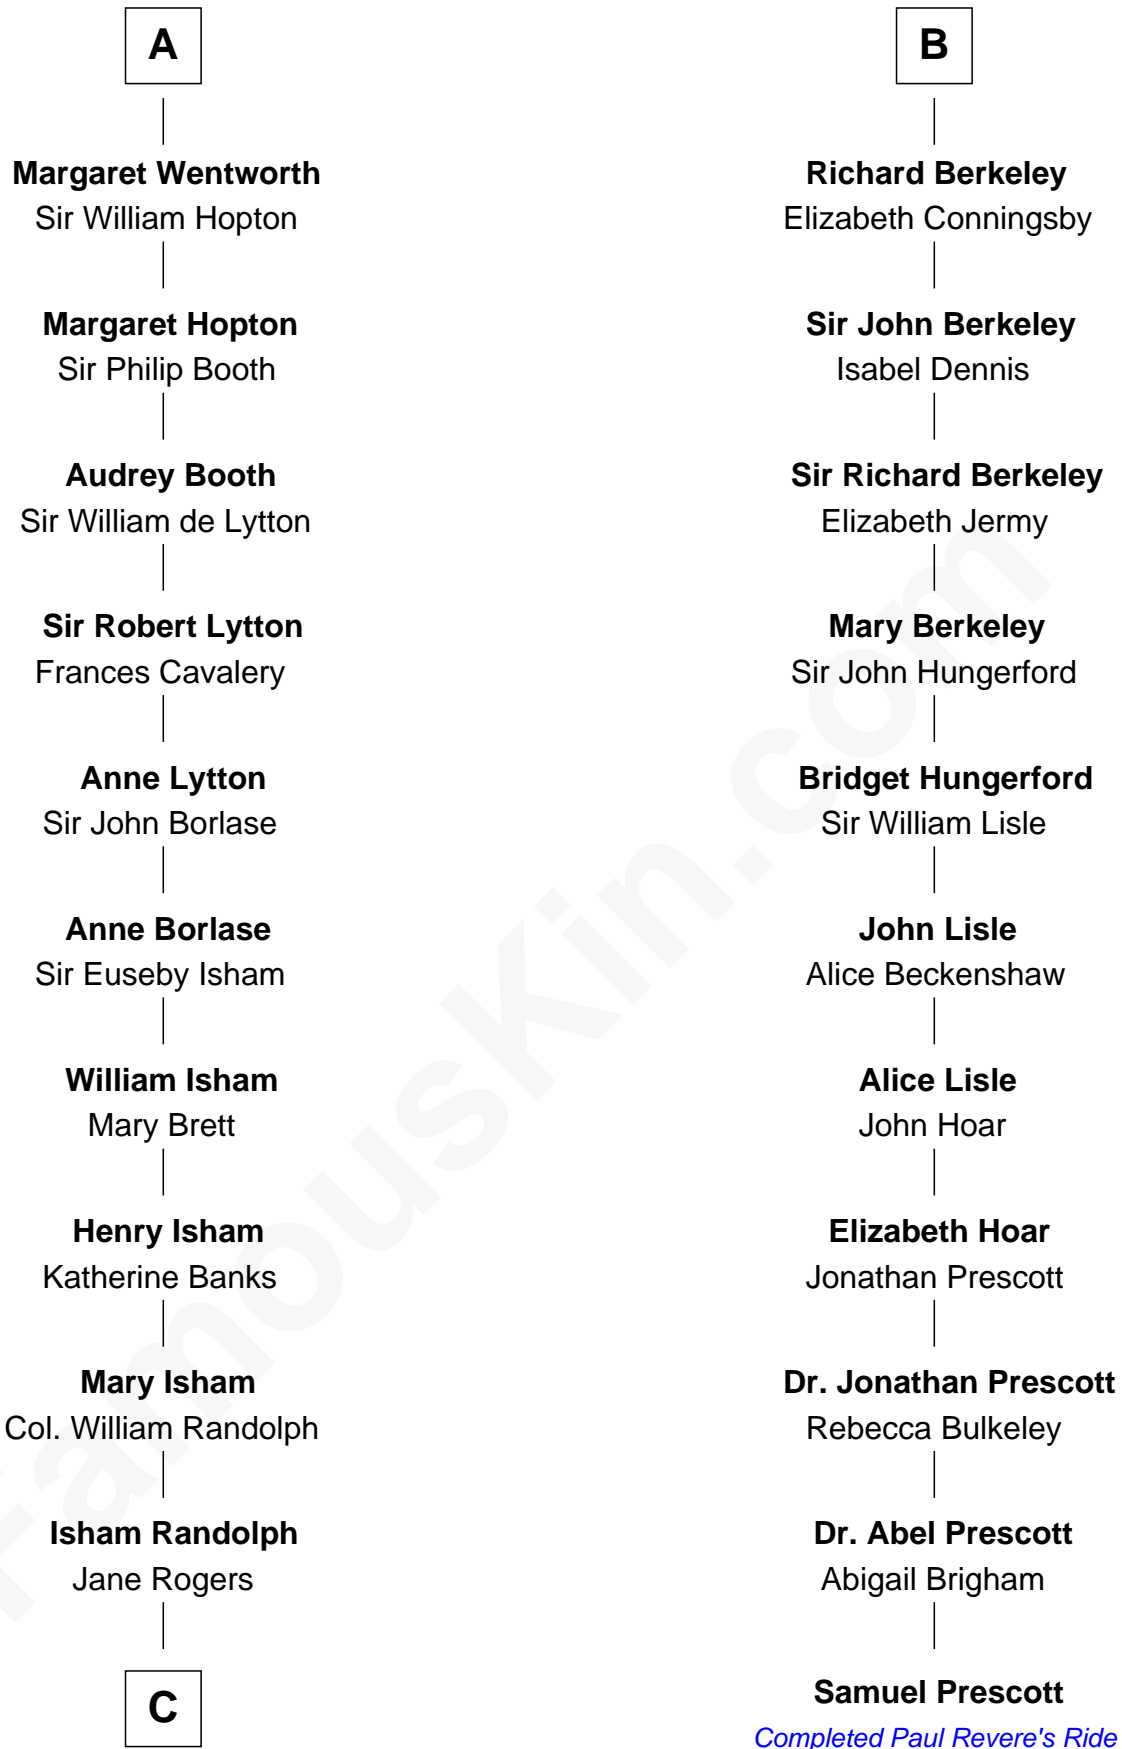

FamousKin.com

Relationship Chart of

Thomas Jefferson

3rd U.S. President and Signer of the Declaration of Independence

17th cousin 1 time removed of

Samuel Prescott

Completed Paul Revere's Midnight Ride

C

—
Jane Randolph

Peter Jefferson

—
Thomas Jefferson

3rd U.S. President

FamousKin.com