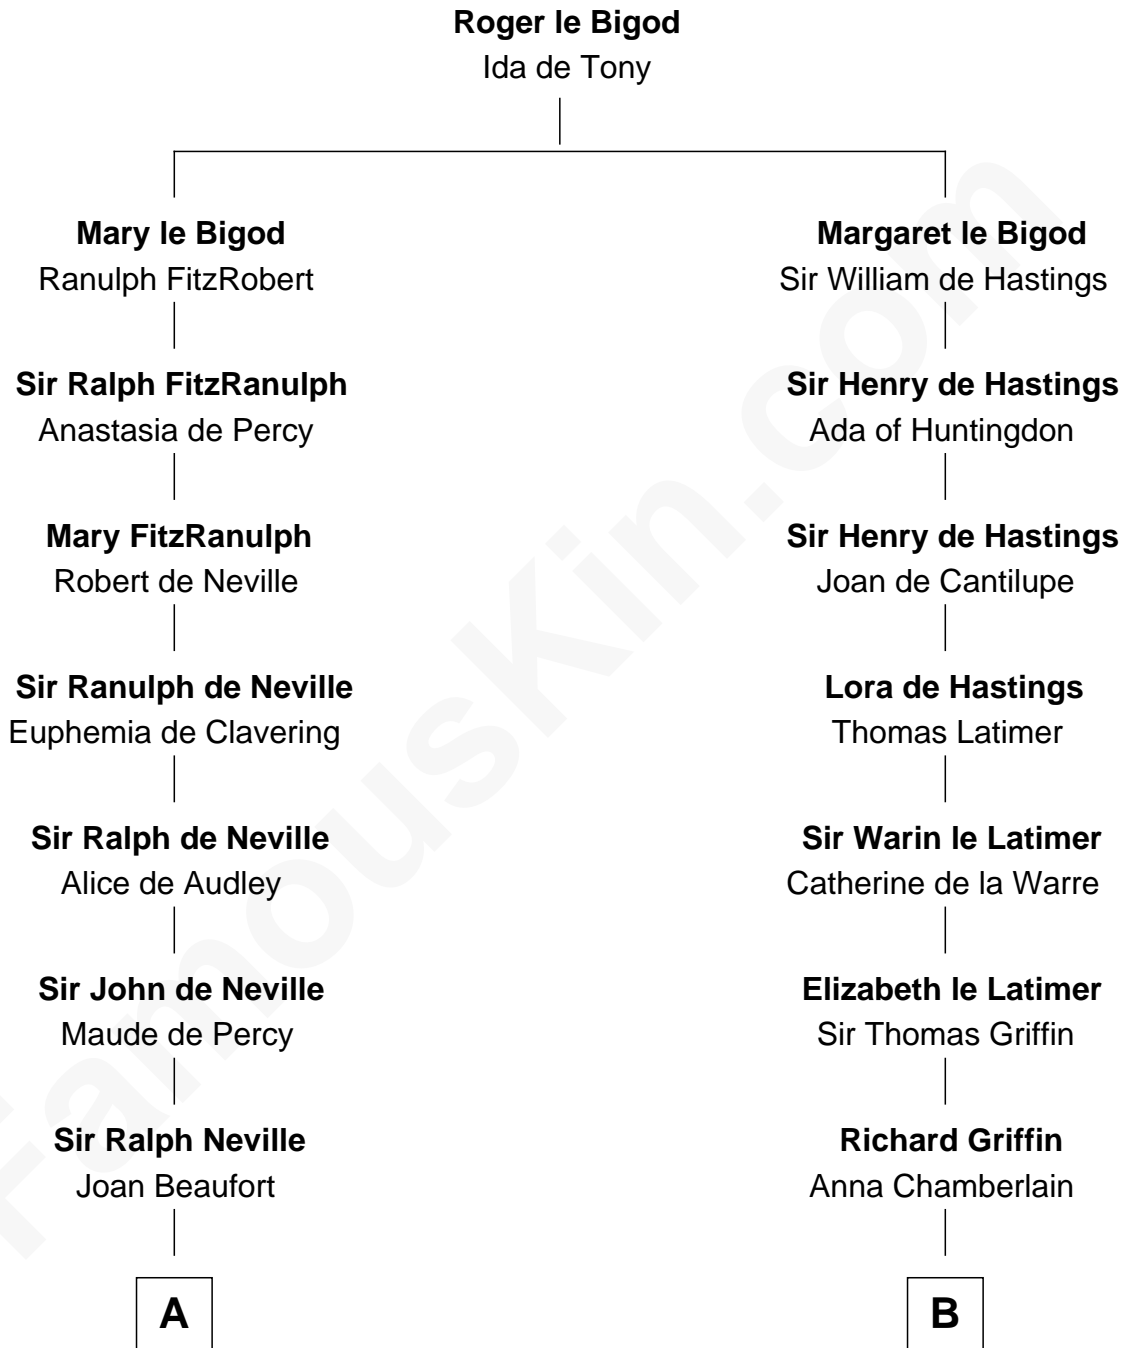

FamousKin.com

Relationship Chart of

Thomas Jefferson

3rd U.S. President and Signer of the Declaration of Independence

18th cousin 3 times removed of

J.P. Morgan

American Banker and Art Collector

C

Jane Randolph
Peter Jefferson

Thomas Jefferson
3rd U.S. President

D

Lynde Lord
Lois Sheldon

Lynde Lord
Mary Lyman

Mary Sheldon Lord
John Pierpont

Juliet Pierpont
Junius Spencer Morgan

J.P. Morgan
American Banker and Art Collector