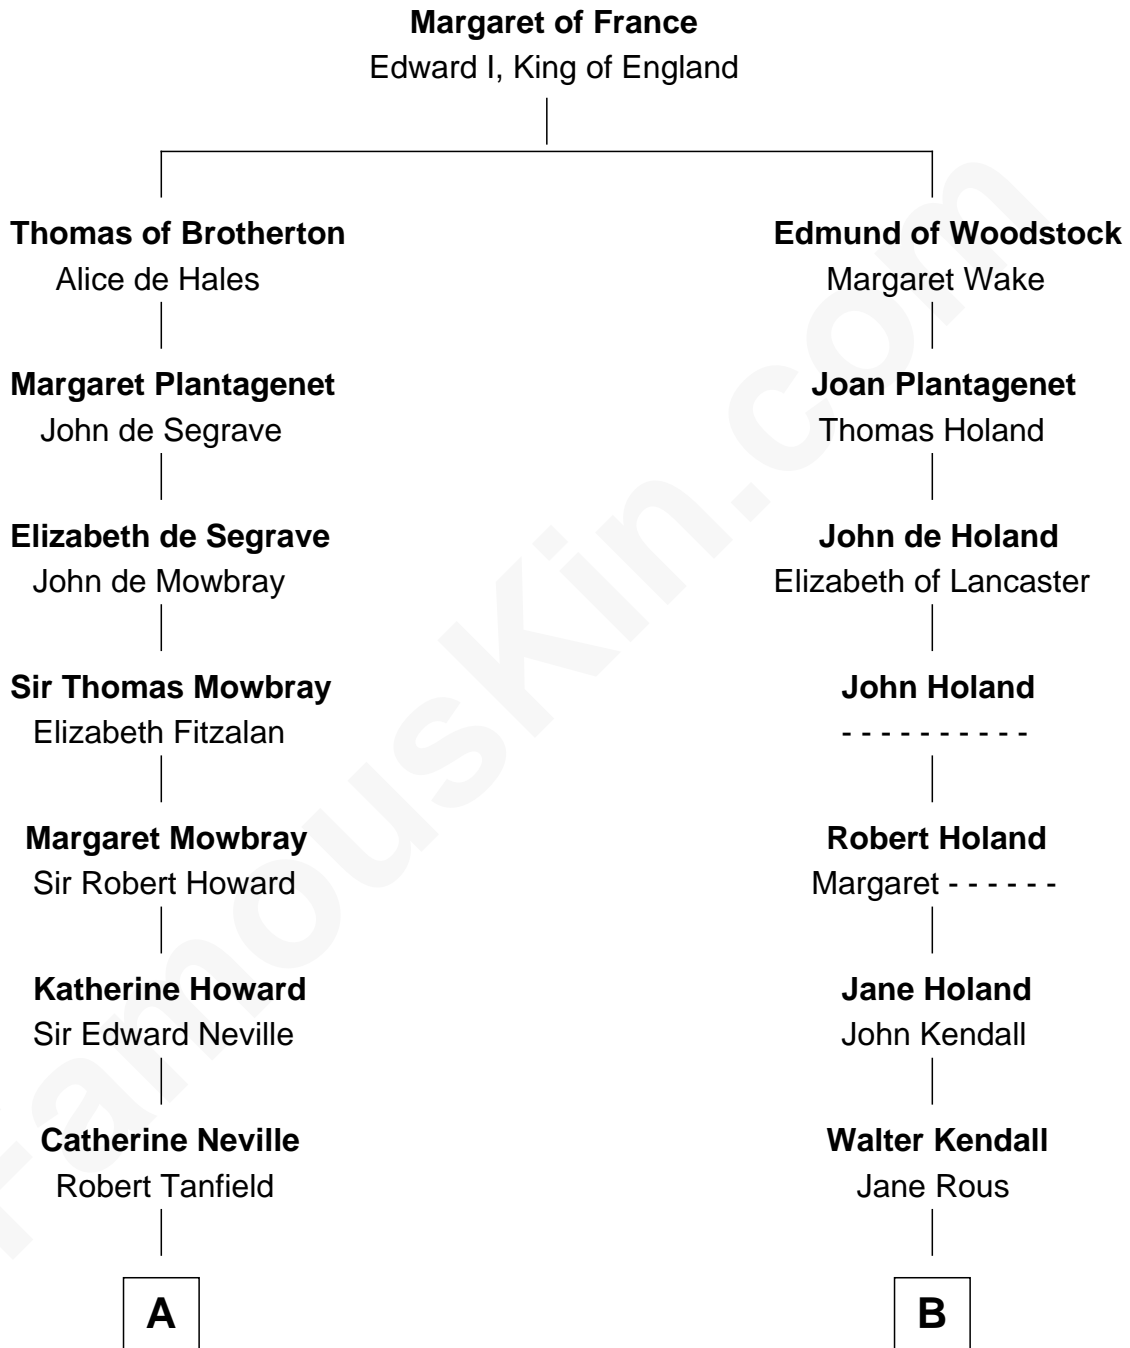

FamousKin.com

Relationship Chart of

Thomas Jefferson

3rd U.S. President and Signer of the Declaration of Independence

16th cousin 3 times removed of

Juliette Gordon Low
 Founder of the Girl Scouts

A

William Tanfield
Elizabeth Stavely

Frances Tanfield
Bridget Cave

Anne Tanfield
Clement Vincent

Elizabeth Vincent
Richard Lane

Dorothy Lane
William Randolph

Richard Randolph
Elizabeth Ryland

Col. William Randolph
Mary Isham

Isham Randolph
Jane Rogers