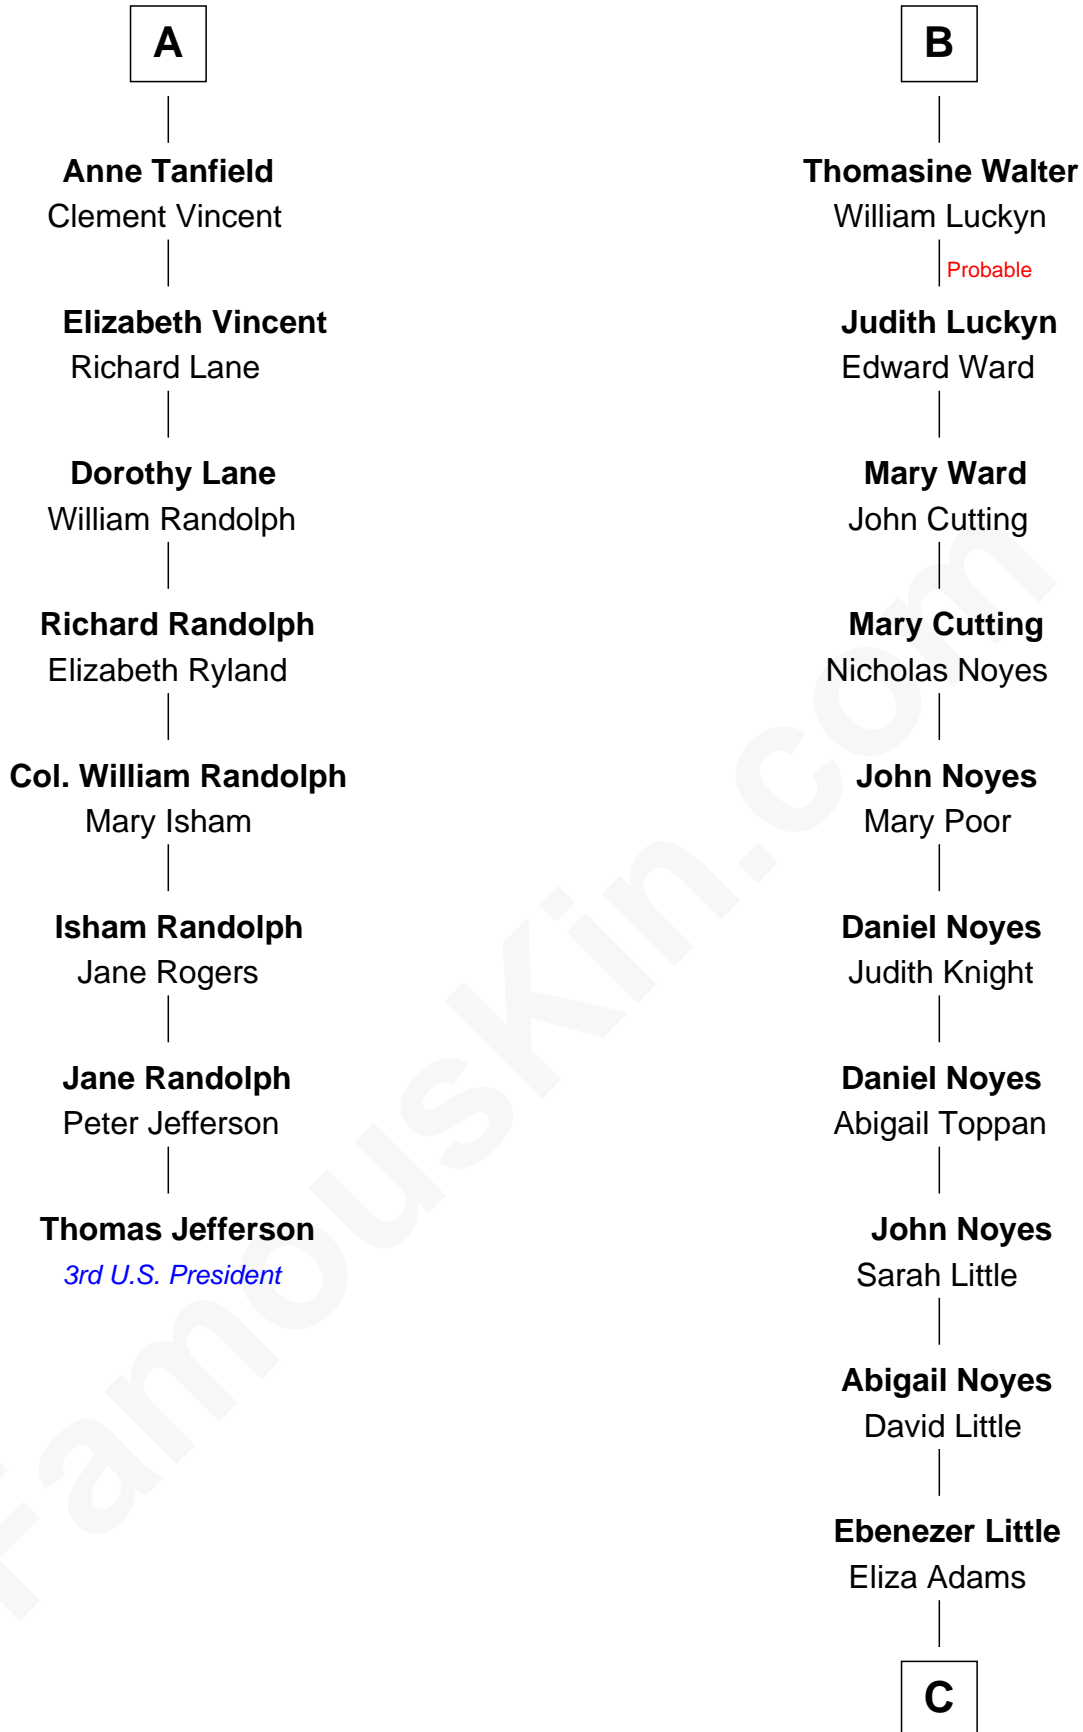

FamousKin.com

Relationship Chart of

Thomas Jefferson

3rd U.S. President and Signer of the Declaration of Independence

14th cousin 7 times removed of

Charlie Baker

72nd Governor of Massachusetts

Sir John Howard

Alice de Bois

Sir Robert Howard

Margaret de Scales

Sir John Howard

Alice Tendring

Sir Robert Howard

Margaret Mowbray

Katherine Howard

Isabel Brome

John Denton

Thomas Denton

Jane Webbe

Isabel Denton

William ap Walter

B

C

—
Catherine A. Little

Edward Henry Little

—
Henry Bailey Little

Fanny Gray

—
Eleanor Johnson Little

Charles Duane Baker

—
Charles Duane Baker

Alice Elizabeth Ghormley