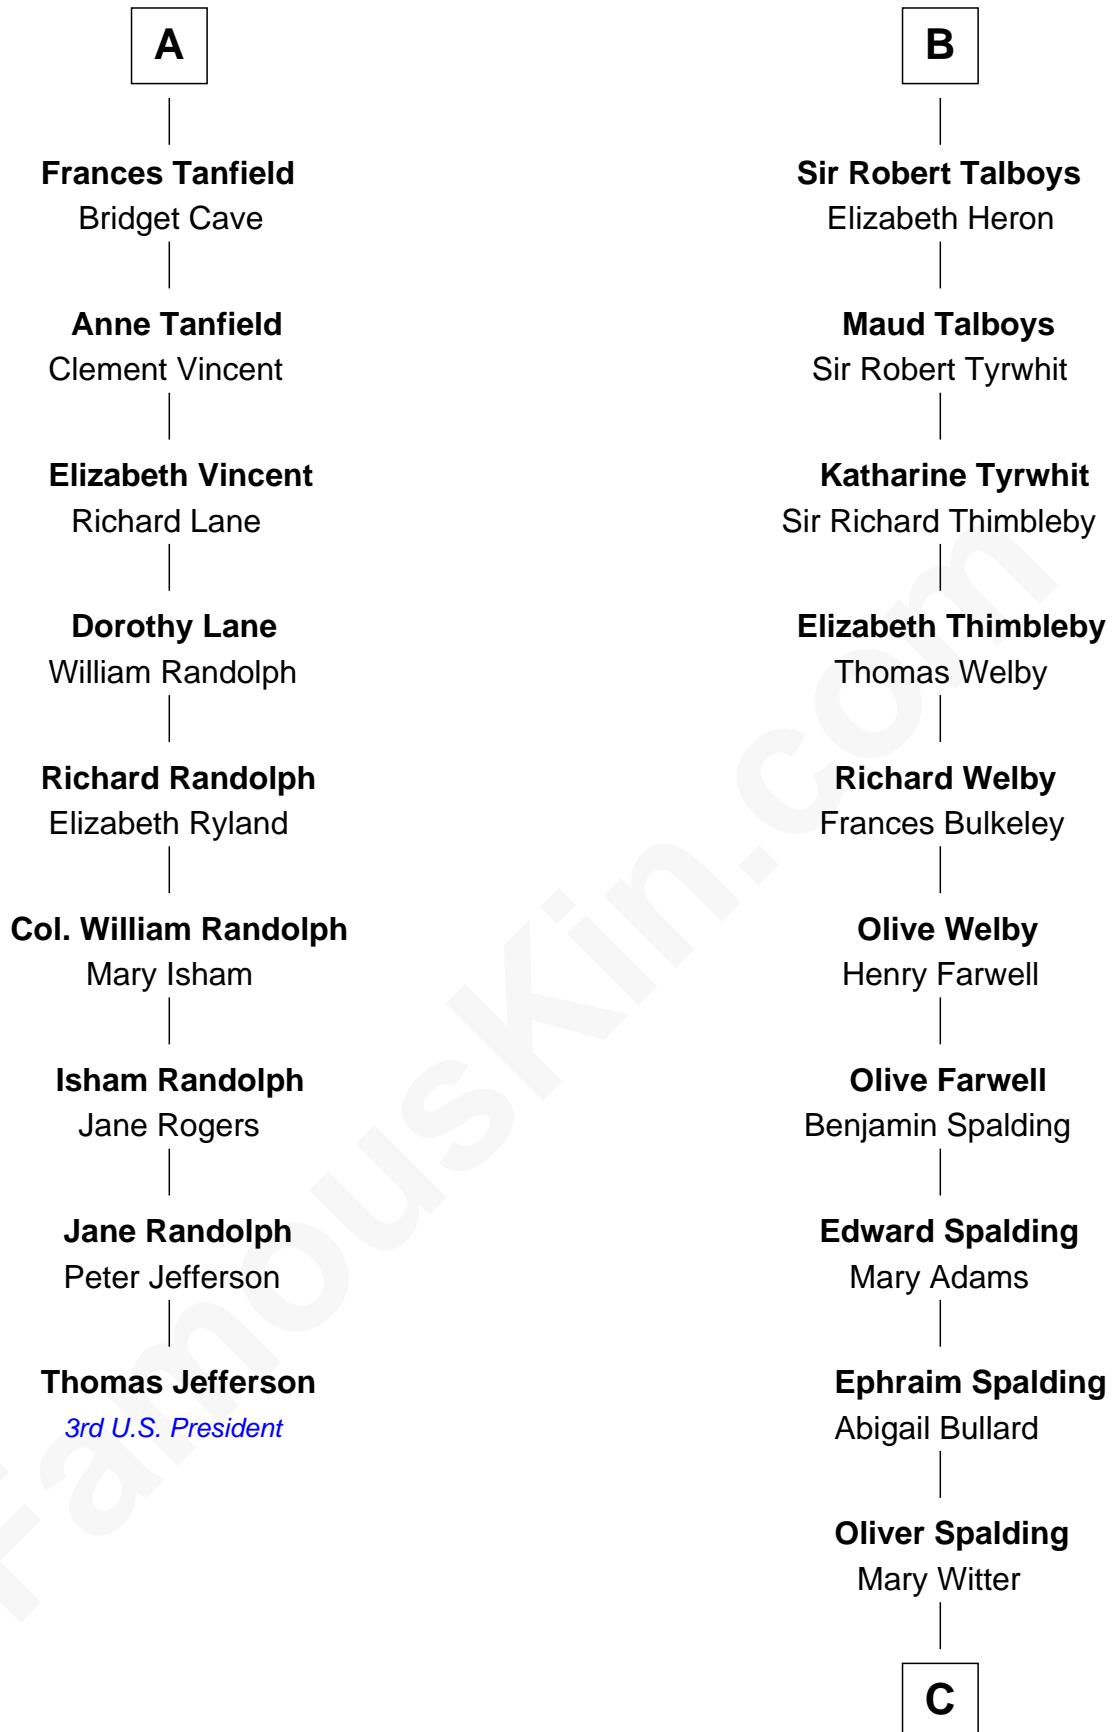

## Relationship Chart of

### Thomas Jefferson

3rd U.S. President and Signer of the Declaration of Independence

15th cousin 6 times removed of

**Katharine Hepburn**  
Movie Actress

**C**

Erastus Spalding

Jennet Mack

Martha Ann Spalding