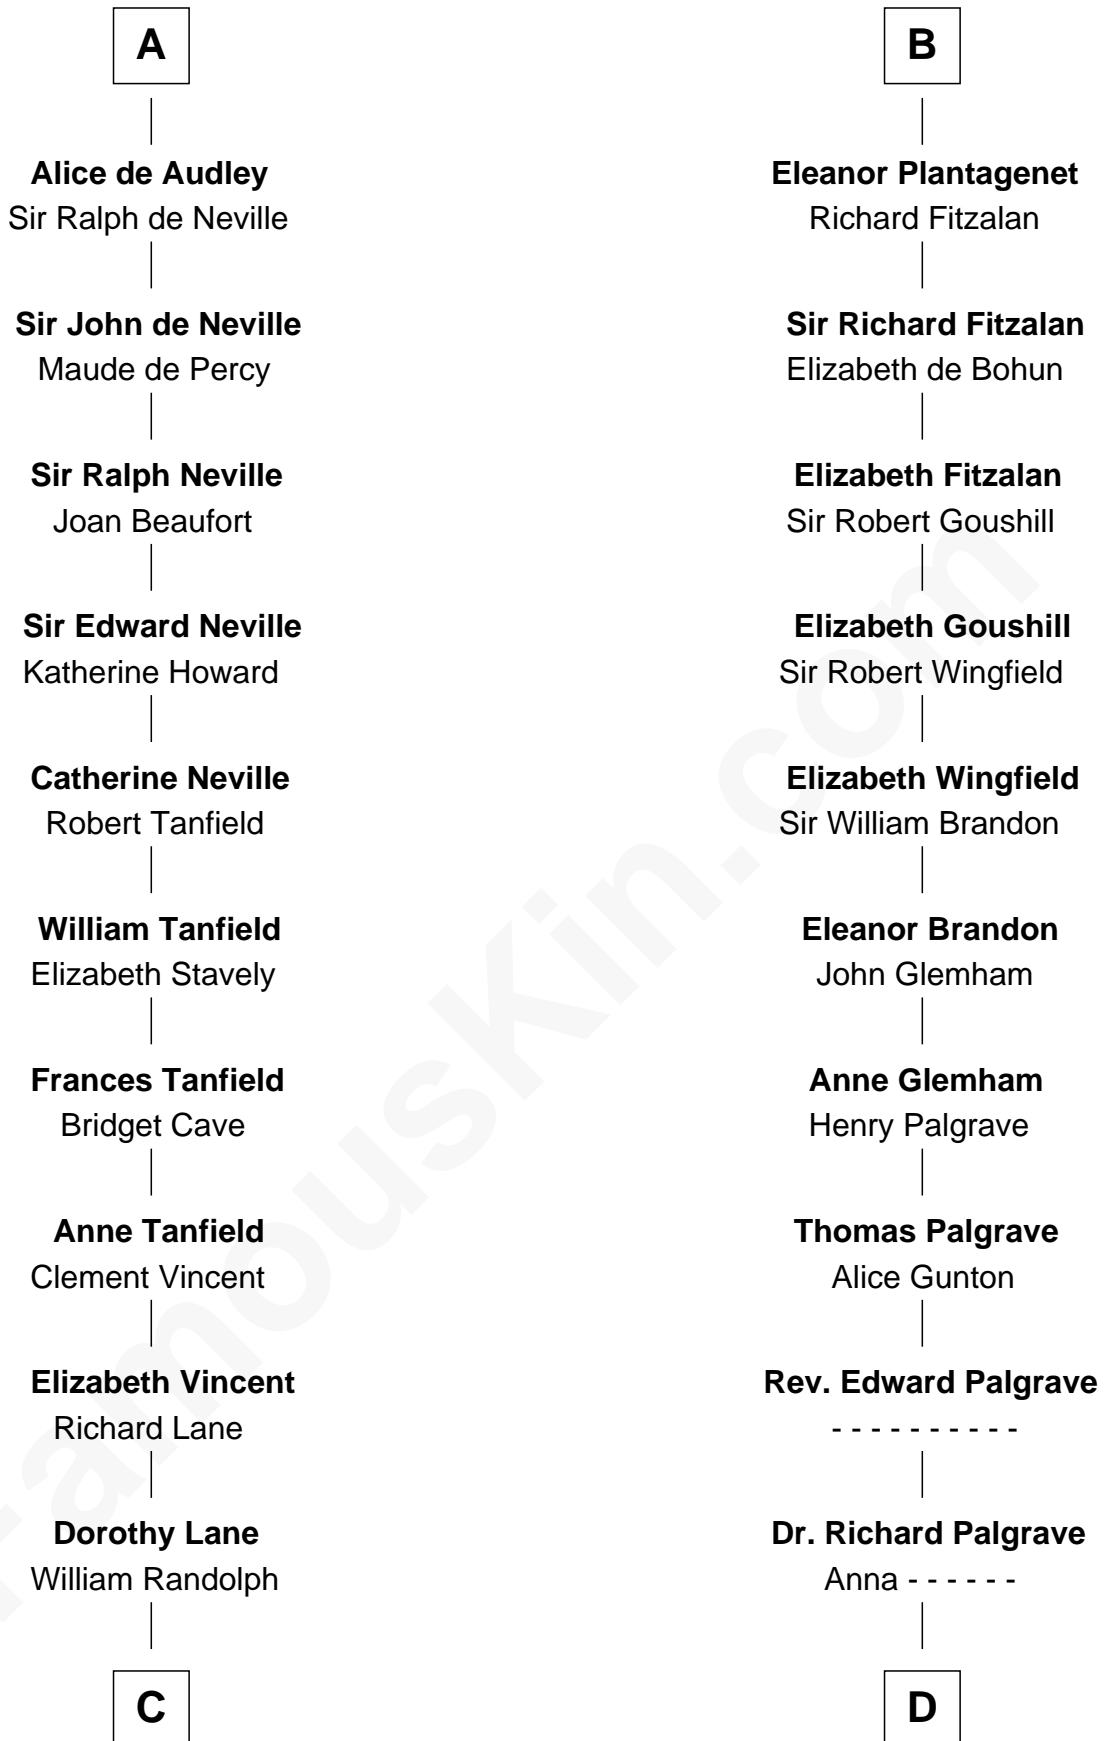

FamousKin.com

Relationship Chart of

Thomas Jefferson

3rd U.S. President and Signer of the Declaration of Independence

20th cousin 1 time removed of

Roger Sherman

Signer of the Declaration of Independence

C

Richard Randolph

Elizabeth Ryland

Col. William Randolph

Mary Isham

Isham Randolph

Jane Rogers

Jane Randolph

Peter Jefferson

Thomas Jefferson

3rd U.S. President

D

Mary Palgrave

Roger Wellington

Benjamin Wellington

Elizabeth Sweetman

Mehetable Wellington