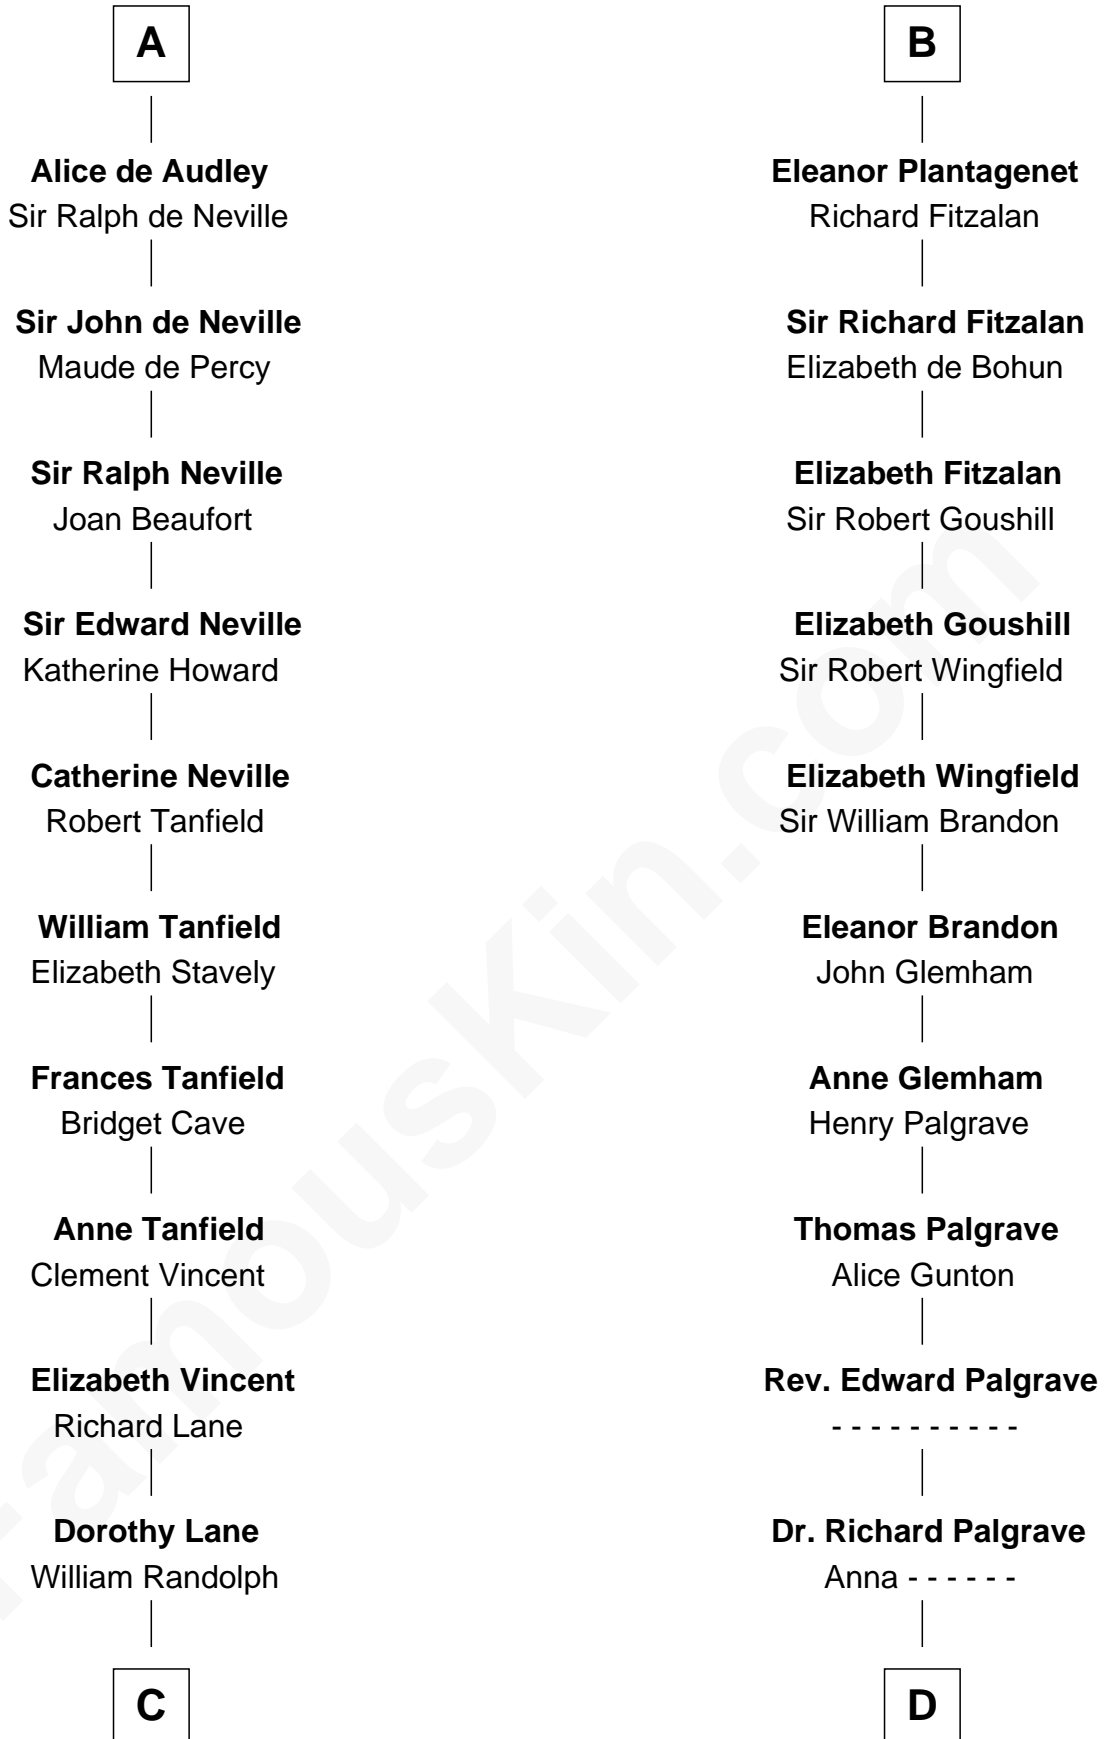

## Relationship Chart of

### Thomas Jefferson

3rd U.S. President and Signer of the Declaration of Independence

20th cousin 1 time removed of

### Roger Sherman

Signer of the Declaration of Independence

**C**

**Richard Randolph**  
Elizabeth Ryland

**Col. William Randolph**  
Mary Isham

**Isham Randolph**  
Jane Rogers

**Jane Randolph**  
Peter Jefferson

**Thomas Jefferson**  
*3rd U.S. President*

**D**

**Mary Palgrave**  
Roger Wellington

**Benjamin Wellington**  
Elizabeth Sweetman

**Mehetable Wellington**  
William Sherman

**Roger Sherman**  
*Signer of Declaration of Independence*