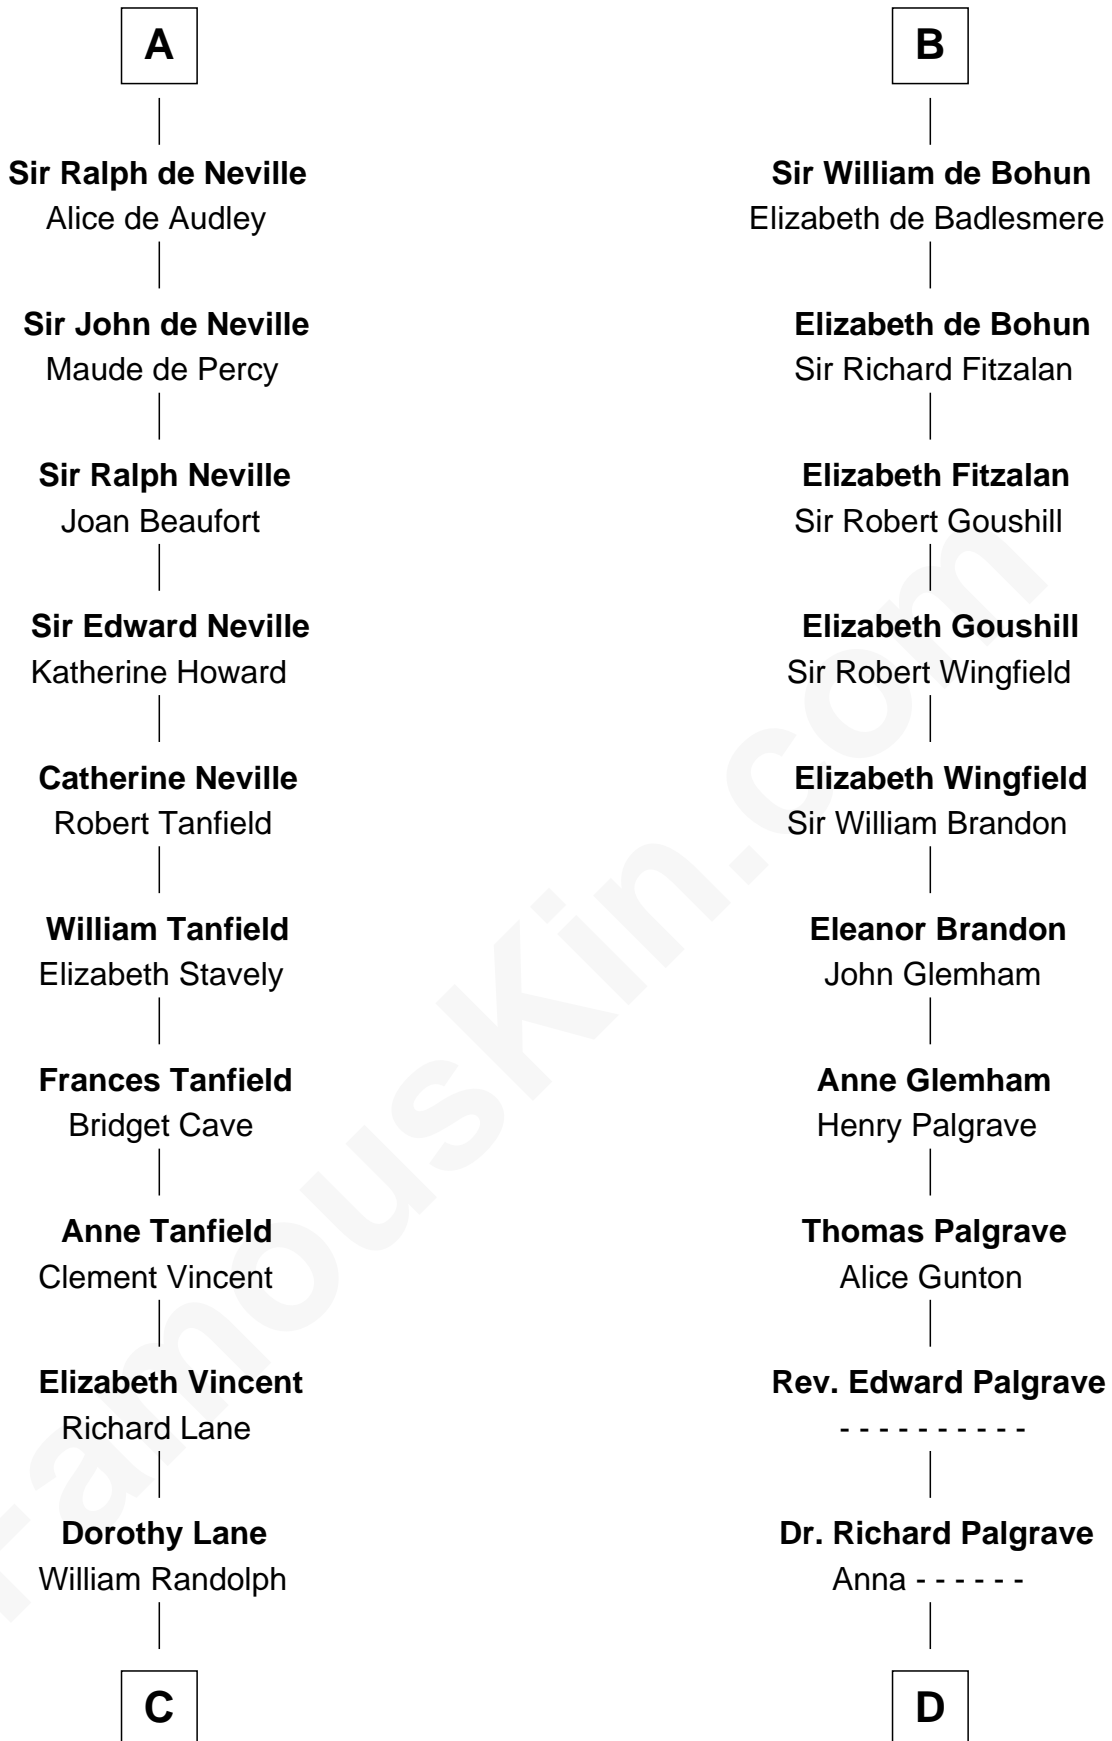

FamousKin.com

Relationship Chart of

Thomas Jefferson

3rd U.S. President and Signer of the Declaration of Independence

20th cousin 1 time removed of

Roger Sherman

Signer of the Declaration of Independence

Sir Robert de Beaumont

Isabel de Vermandois

C

Richard Randolph
Elizabeth Ryland

Col. William Randolph
Mary Isham

Isham Randolph
Jane Rogers

Jane Randolph
Peter Jefferson

Thomas Jefferson
3rd U.S. President

D