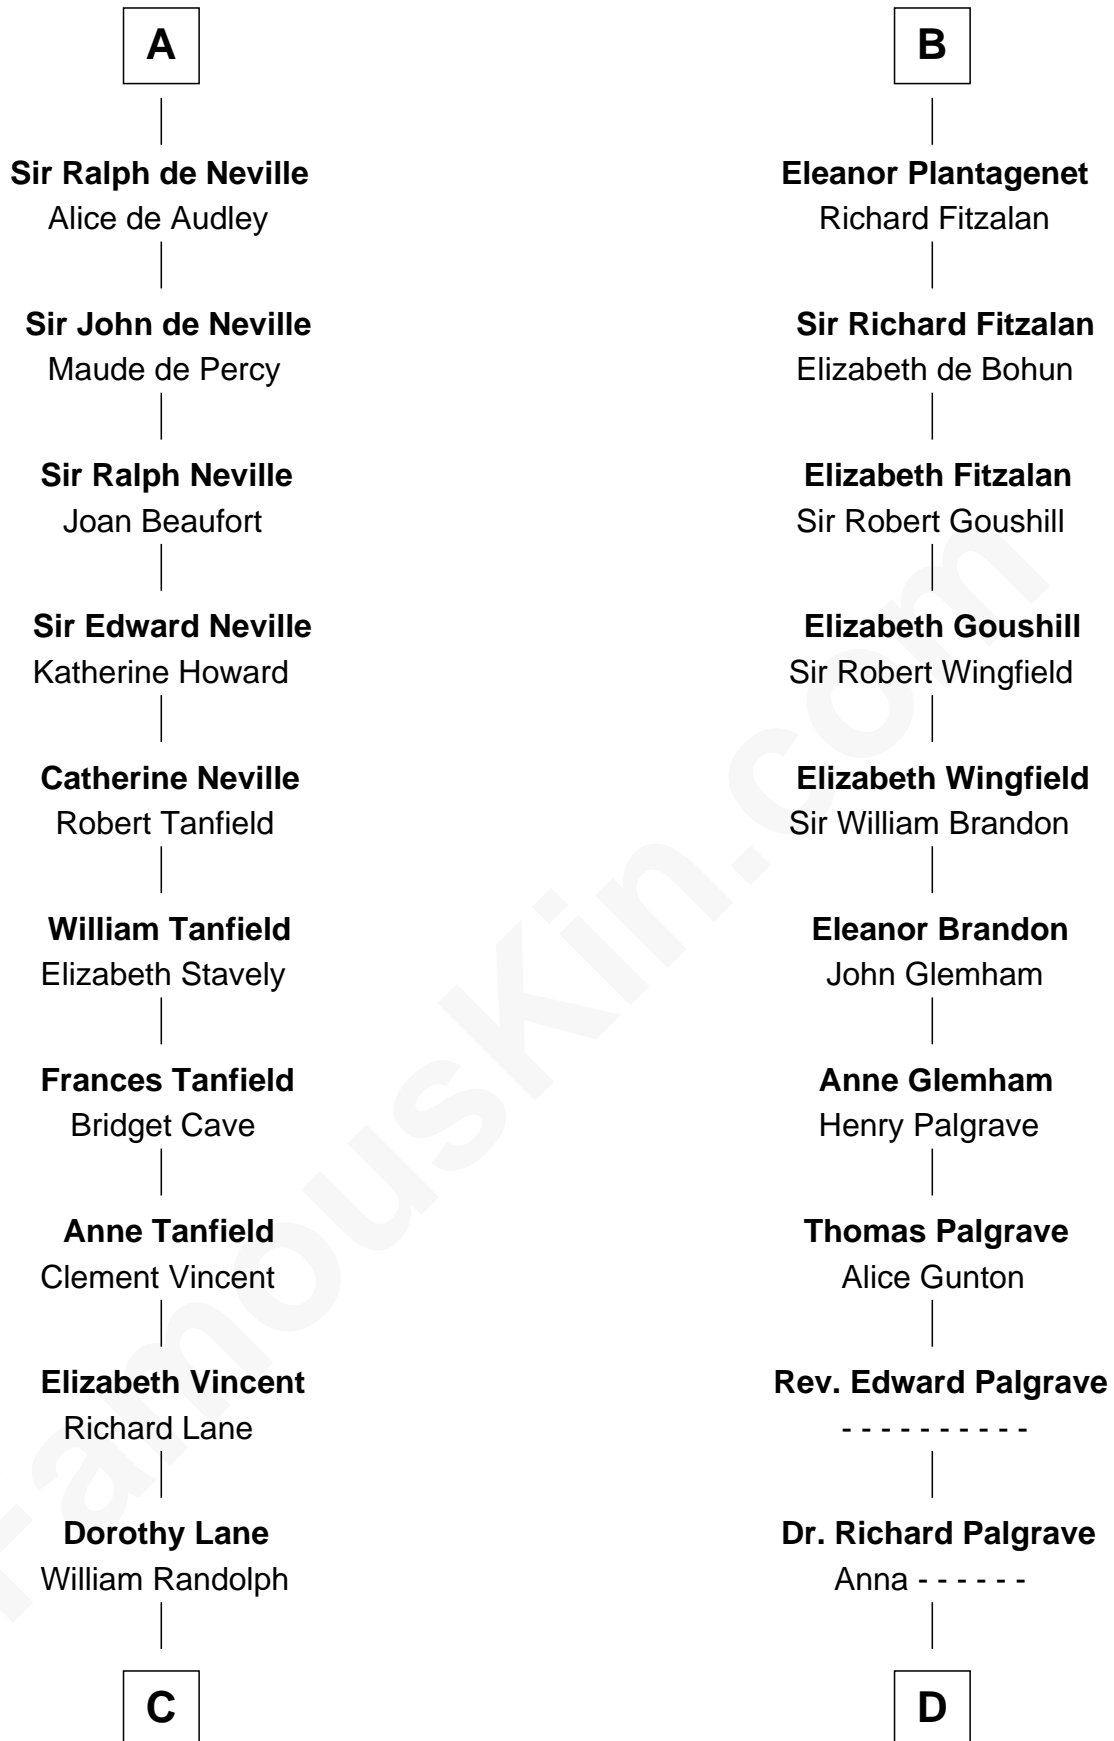

## Relationship Chart of

### Thomas Jefferson

3rd U.S. President and Signer of the Declaration of Independence

20th cousin 1 time removed of

### Roger Sherman

Signer of the Declaration of Independence

**C**

**Richard Randolph**  
Elizabeth Ryland

**Col. William Randolph**  
Mary Isham

**Isham Randolph**  
Jane Rogers

**Jane Randolph**  
Peter Jefferson

**Thomas Jefferson**  
*3rd U.S. President*

**D**

**Mary Palgrave**  
Roger Wellington

**Benjamin Wellington**  
Elizabeth Sweetman

**Mehetable Wellington**  
William Sherman

**Roger Sherman**  
*Signer of Declaration of Independence*