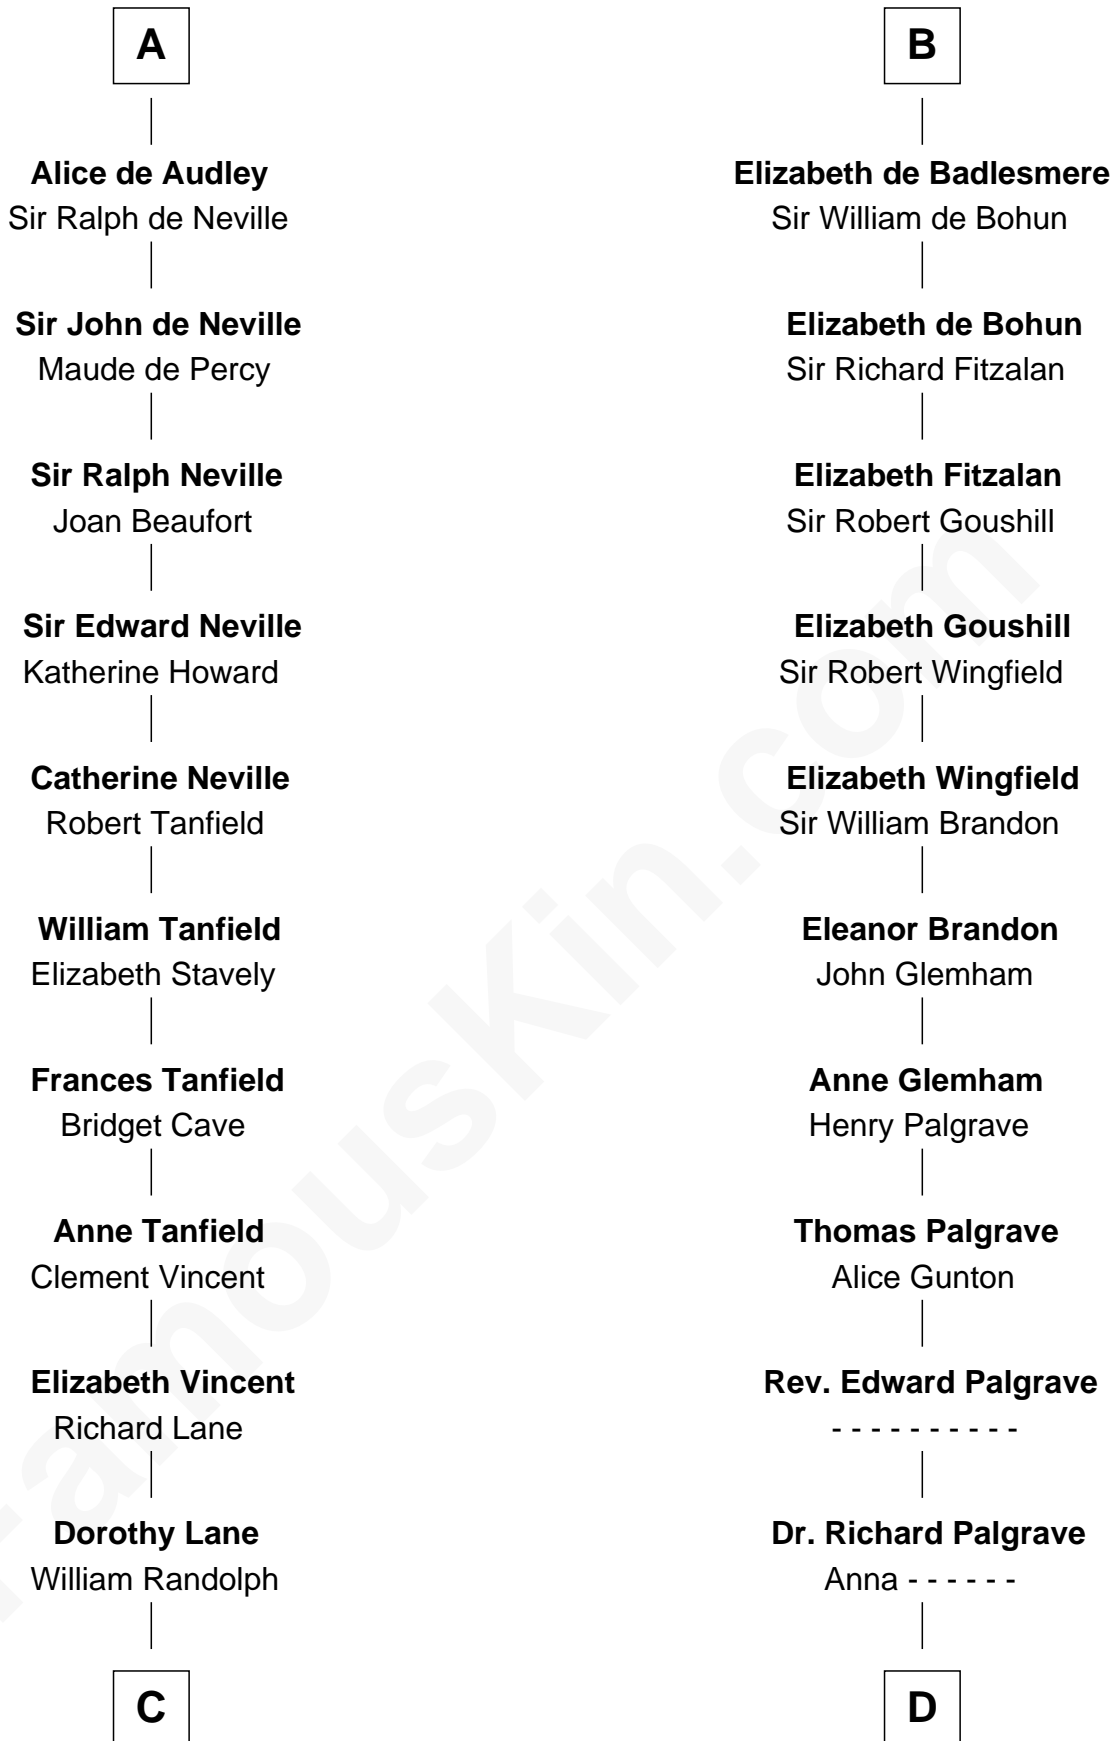

## Relationship Chart of

### Thomas Jefferson

3rd U.S. President and Signer of the Declaration of Independence

20th cousin 1 time removed of

### Roger Sherman

Signer of the Declaration of Independence

**C**

**Richard Randolph**  
Elizabeth Ryland

**Col. William Randolph**  
Mary Isham

**Isham Randolph**  
Jane Rogers

**Jane Randolph**  
Peter Jefferson

**Thomas Jefferson**  
*3rd U.S. President*

**D**

**Mary Palgrave**  
Roger Wellington

**Benjamin Wellington**  
Elizabeth Sweetman

**Mehetable Wellington**  
William Sherman

**Roger Sherman**  
*Signer of Declaration of Independence*