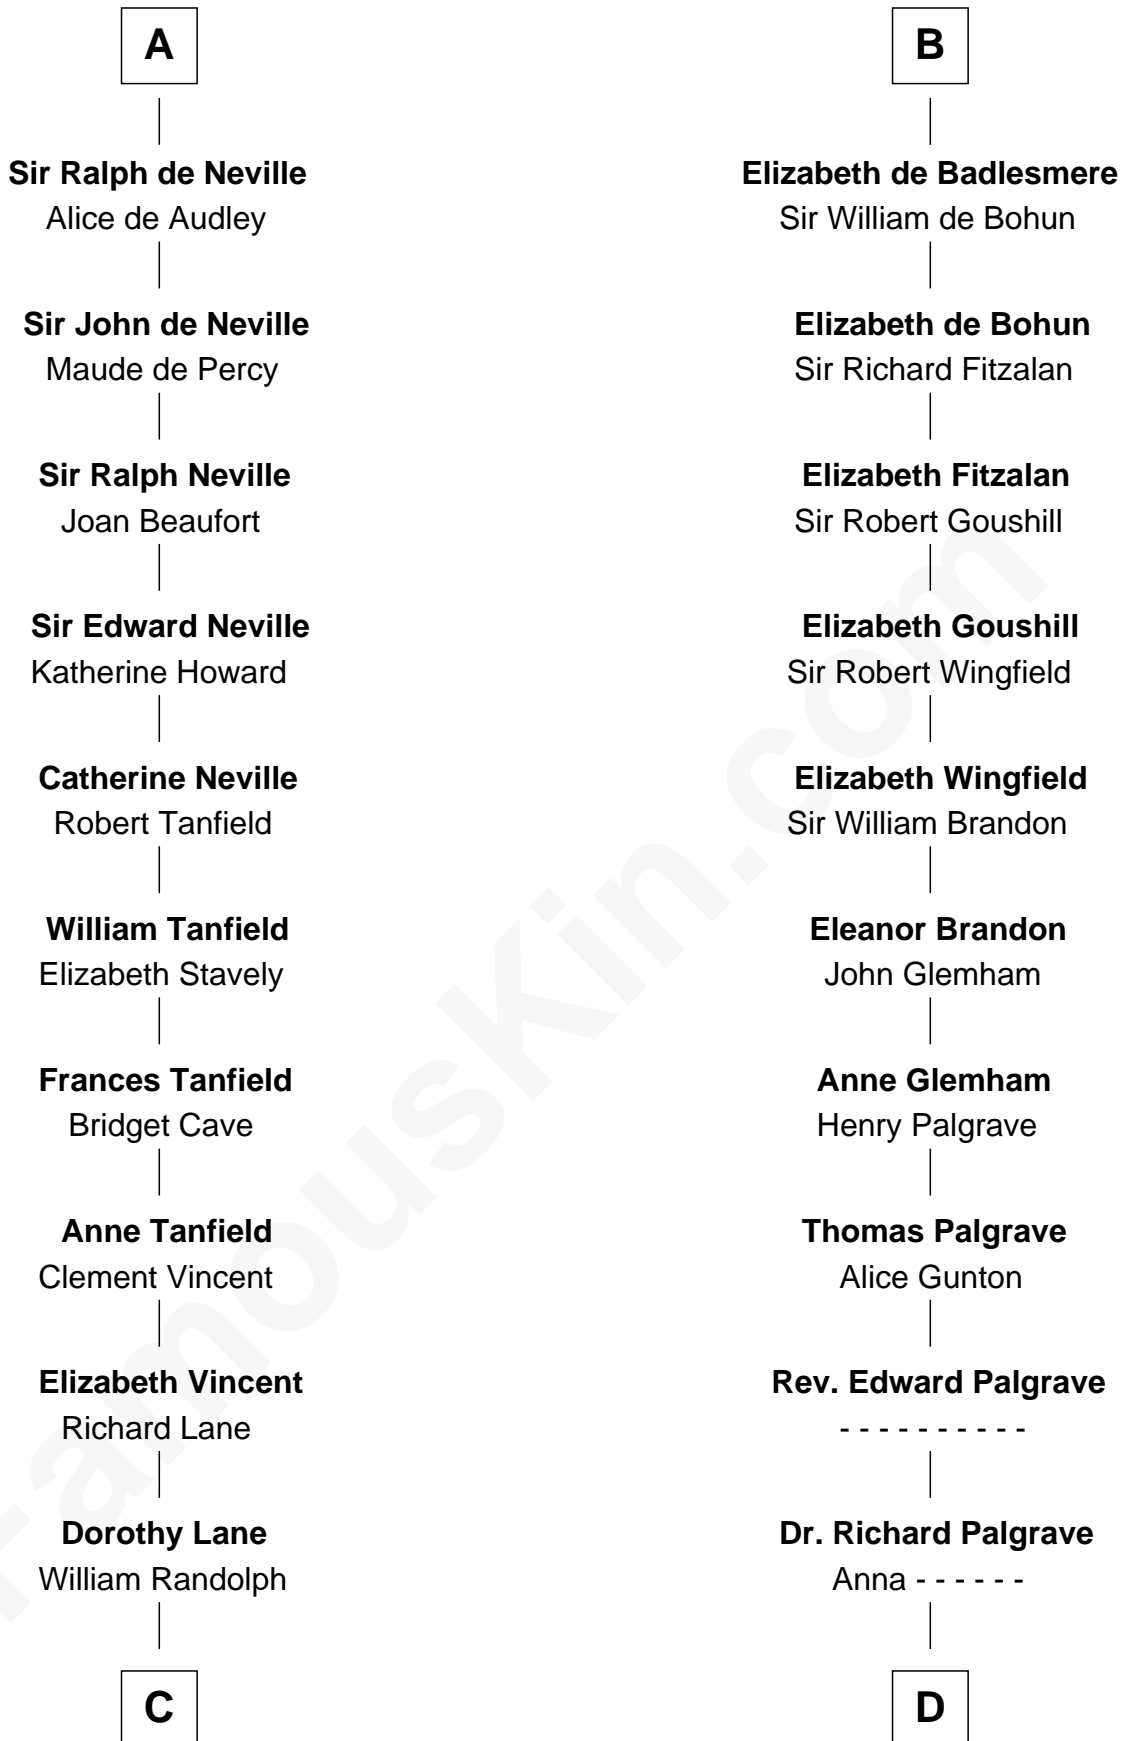

FamousKin.com

Relationship Chart of

Thomas Jefferson

3rd U.S. President and Signer of the Declaration of Independence

20th cousin 1 time removed of

Roger Sherman

Signer of the Declaration of Independence

Ralph de Gael

C

Richard Randolph
Elizabeth Ryland

Col. William Randolph
Mary Isham

Isham Randolph
Jane Rogers

Jane Randolph
Peter Jefferson

Thomas Jefferson
3rd U.S. President

D

Mary Palgrave
Roger Wellington