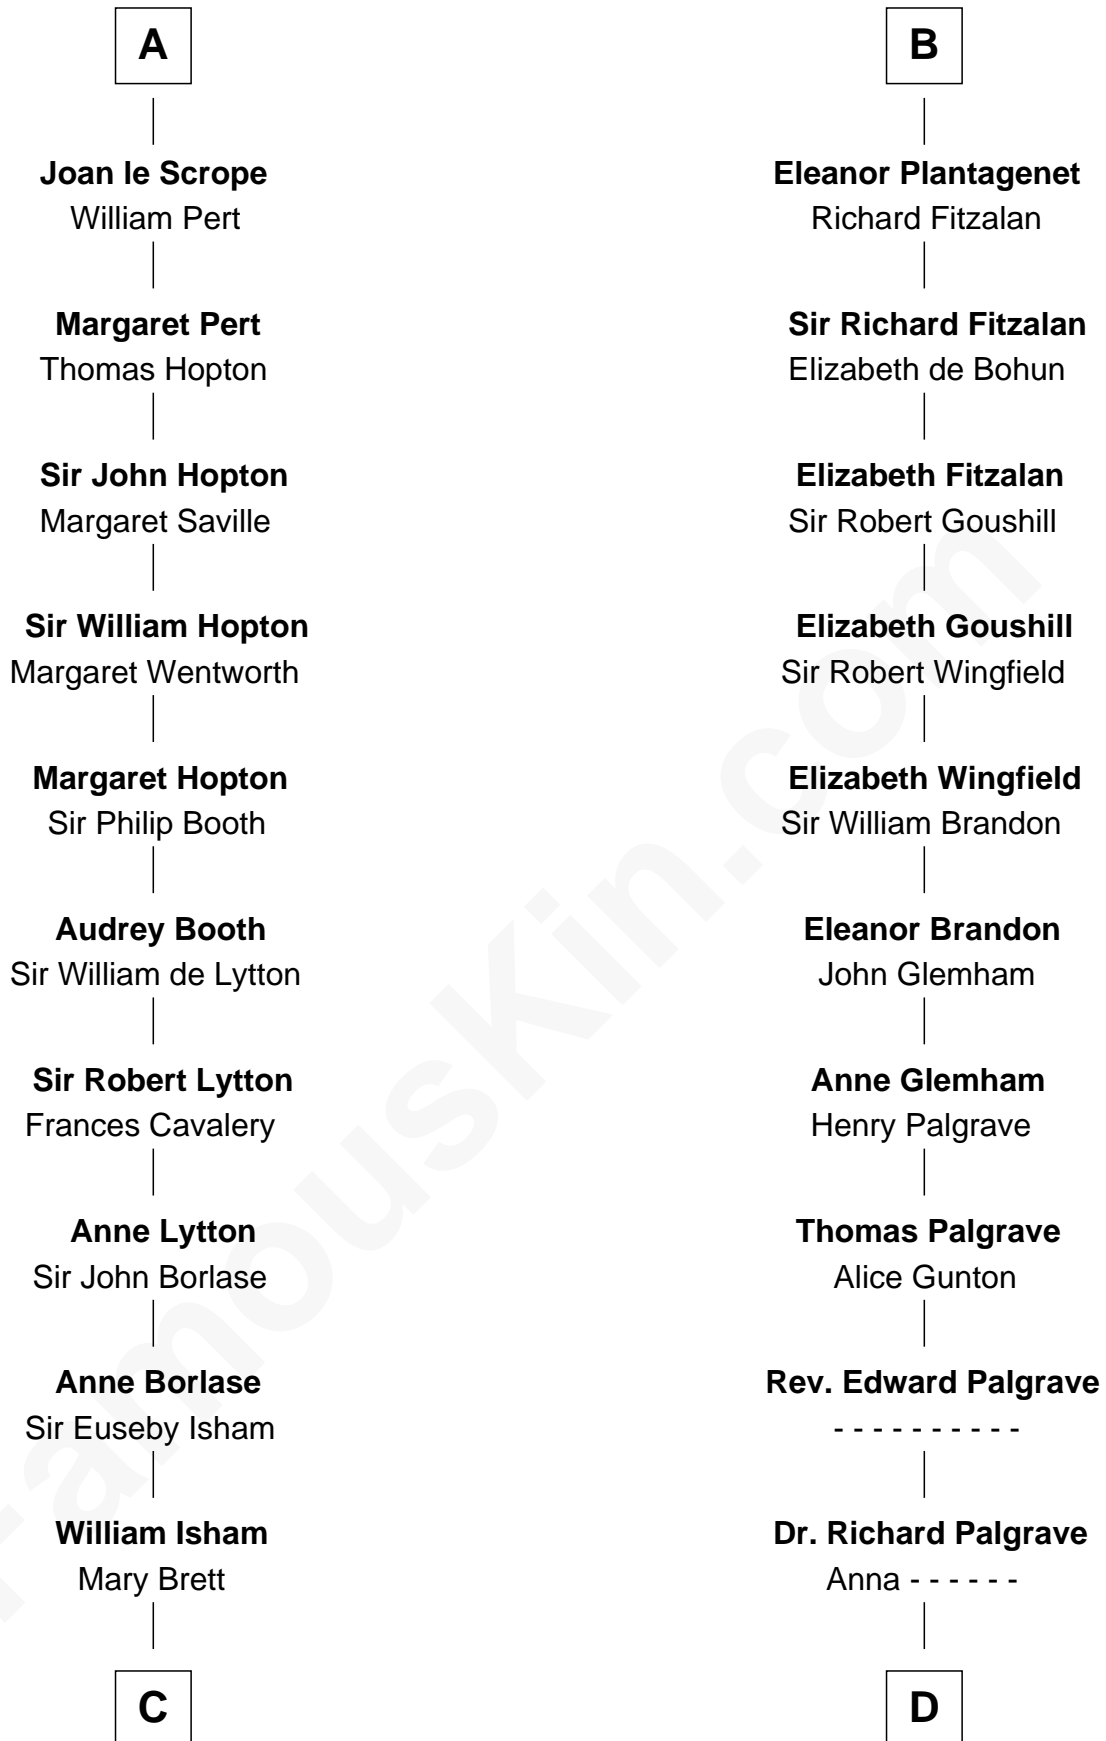

FamousKin.com

Relationship Chart of

Thomas Jefferson

3rd U.S. President and Signer of the Declaration of Independence

20th cousin 1 time removed of

Roger Sherman

Signer of the Declaration of Independence

C

Henry Isham
Katherine Banks

Mary Isham
Col. William Randolph

Isham Randolph
Jane Rogers

Jane Randolph
Peter Jefferson

Thomas Jefferson
3rd U.S. President

D

Mary Palgrave
Roger Wellington

Benjamin Wellington
Elizabeth Sweetman

Mehetable Wellington
William Sherman

Roger Sherman
Signer of Declaration of Independence