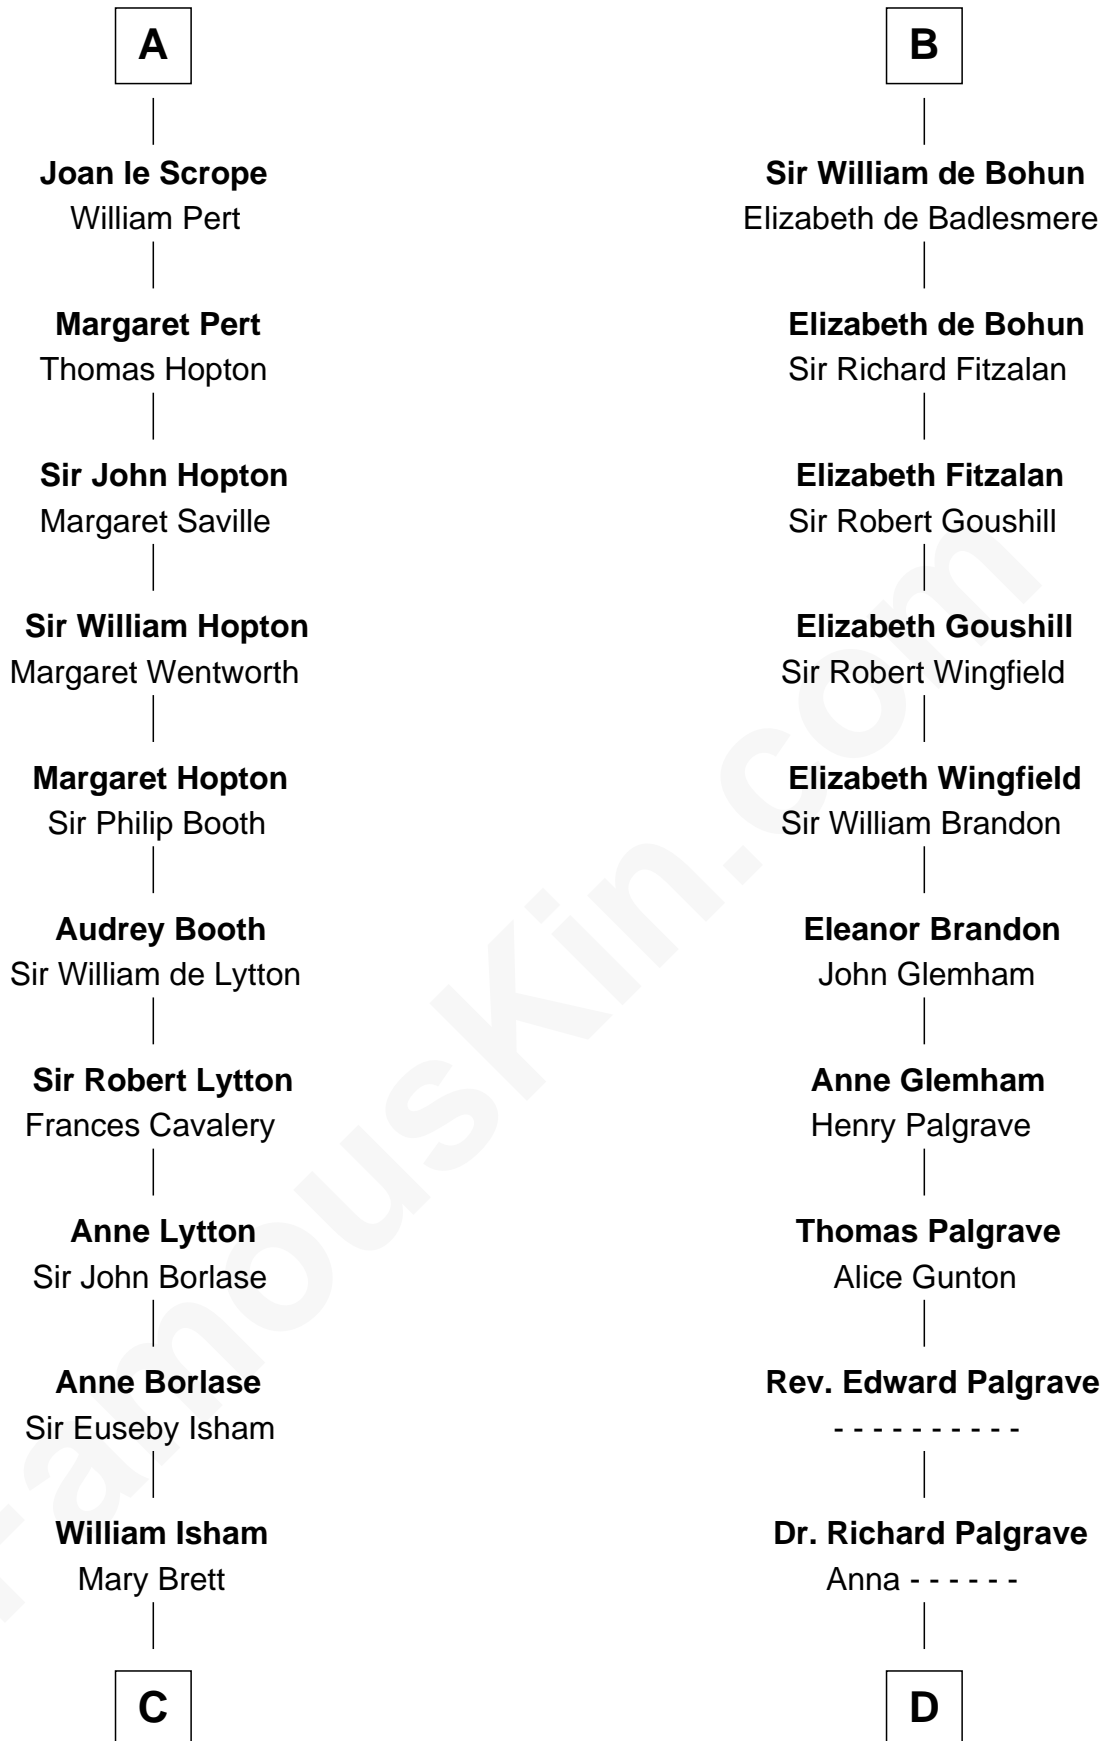

## Relationship Chart of

### Thomas Jefferson

3rd U.S. President and Signer of the Declaration of Independence

20th cousin 1 time removed of

### Roger Sherman

Signer of the Declaration of Independence

**David I, King of Scotland**  
Maud of Northumberland

**C**

**Henry Isham**  
Katherine Banks

**Mary Isham**  
Col. William Randolph

**Isham Randolph**  
Jane Rogers

**Jane Randolph**  
Peter Jefferson

**Thomas Jefferson**  
*3rd U.S. President*

**D**

**Mary Palgrave**  
Roger Wellington

**Benjamin Wellington**  
Elizabeth Sweetman

**Mehetable Wellington**  
William Sherman