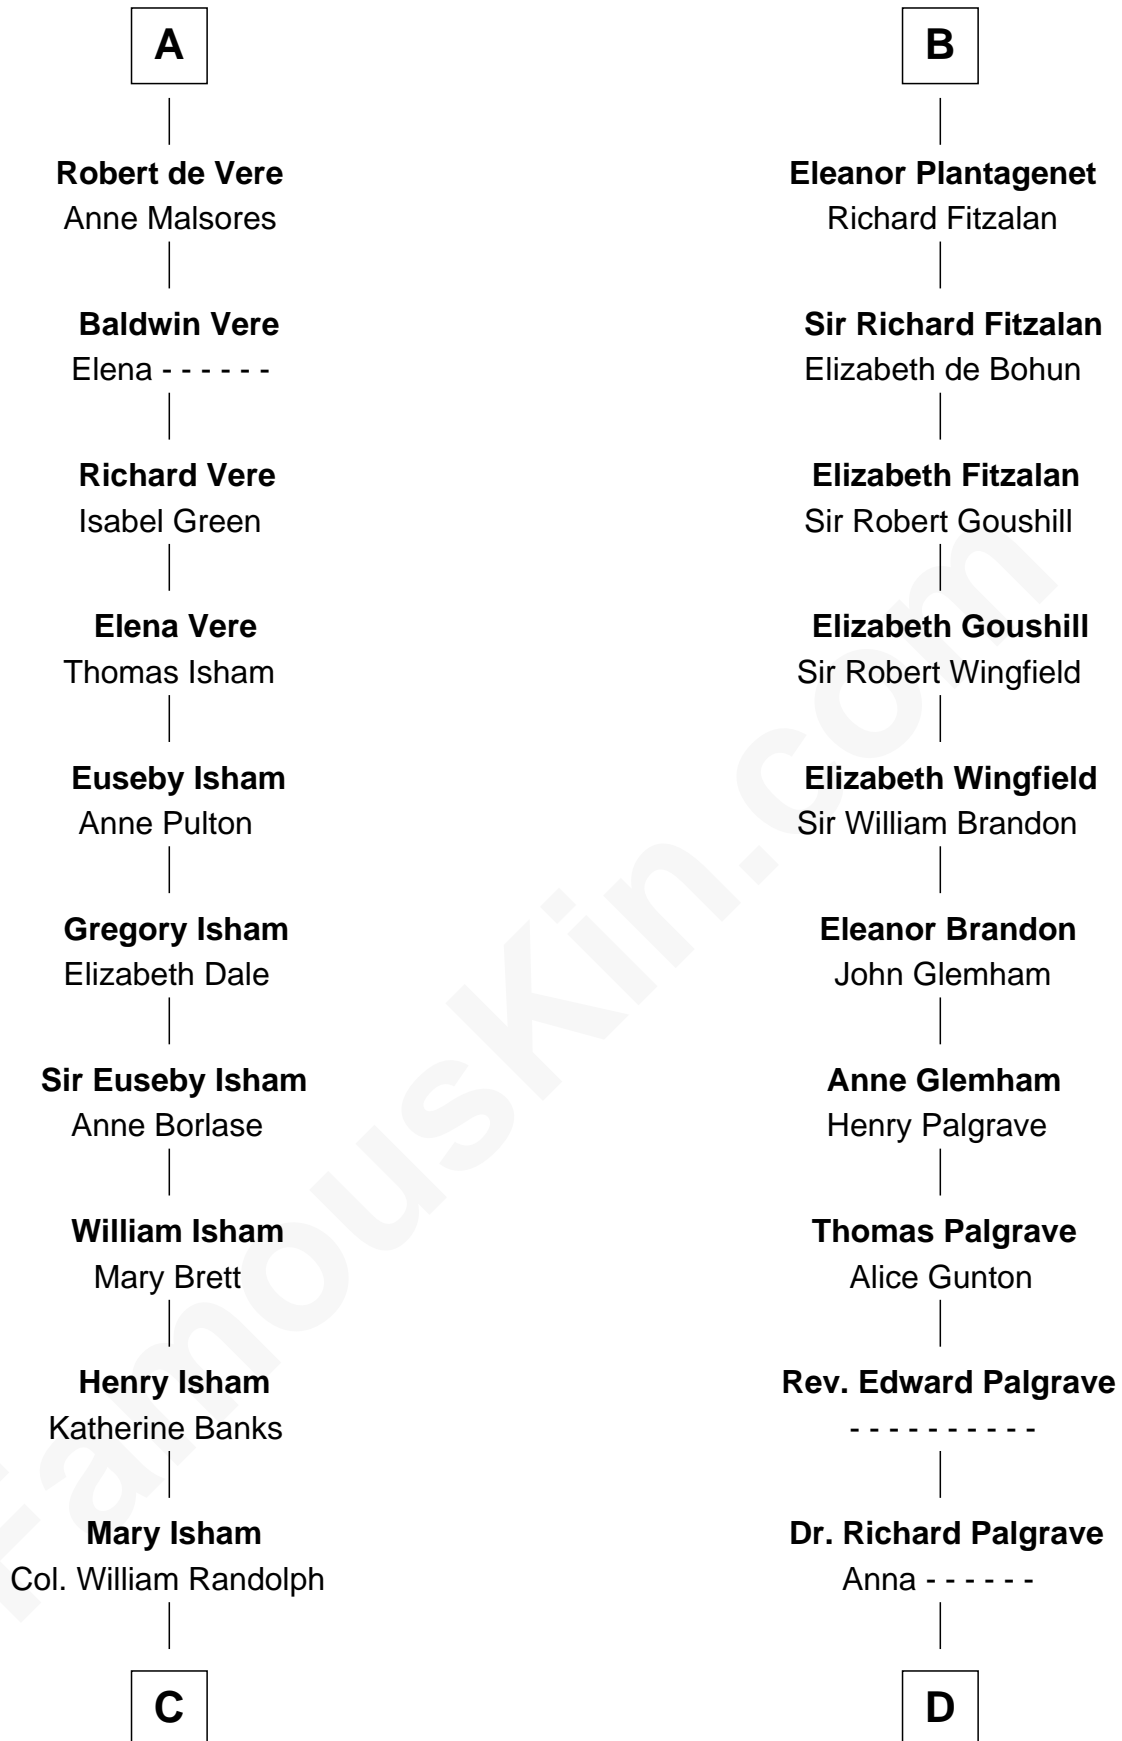

FamousKin.com

Relationship Chart of

Thomas Jefferson

3rd U.S. President and Signer of the Declaration of Independence

19th cousin 1 time removed of

Roger Sherman

Signer of the Declaration of Independence

C

Isham Randolph

Jane Rogers

Jane Randolph

Peter Jefferson

Thomas Jefferson

3rd U.S. President

D

Mary Palgrave