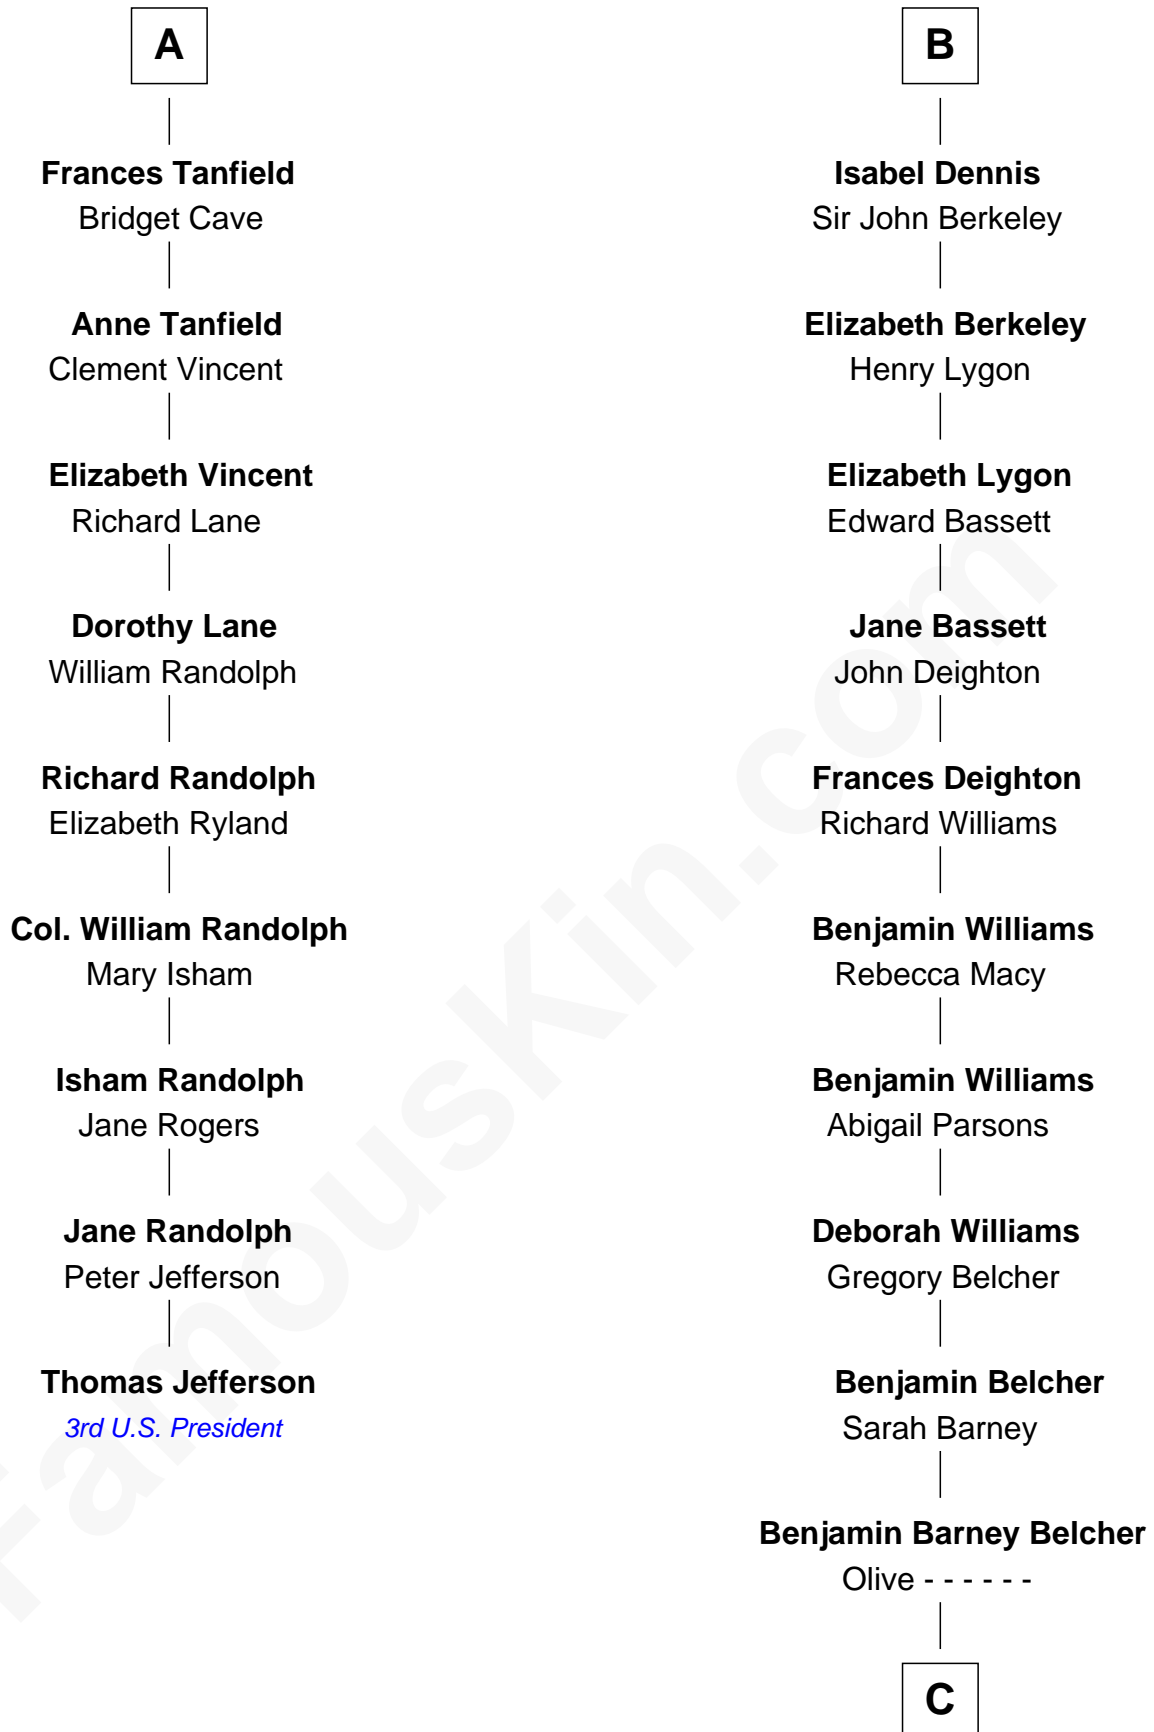

FamousKin.com

Relationship Chart of

Thomas Jefferson

3rd U.S. President and Signer of the Declaration of Independence

15th cousin 4 times removed of

General Douglas MacArthur
U.S. Army - World War II

C

Aurelia Belcher
Arthur MacArthur

Gen. Arthur MacArthur
Mary Pinckney Hardy

General Douglas MacArthur
U.S. Army - World War II

FamousKin.com