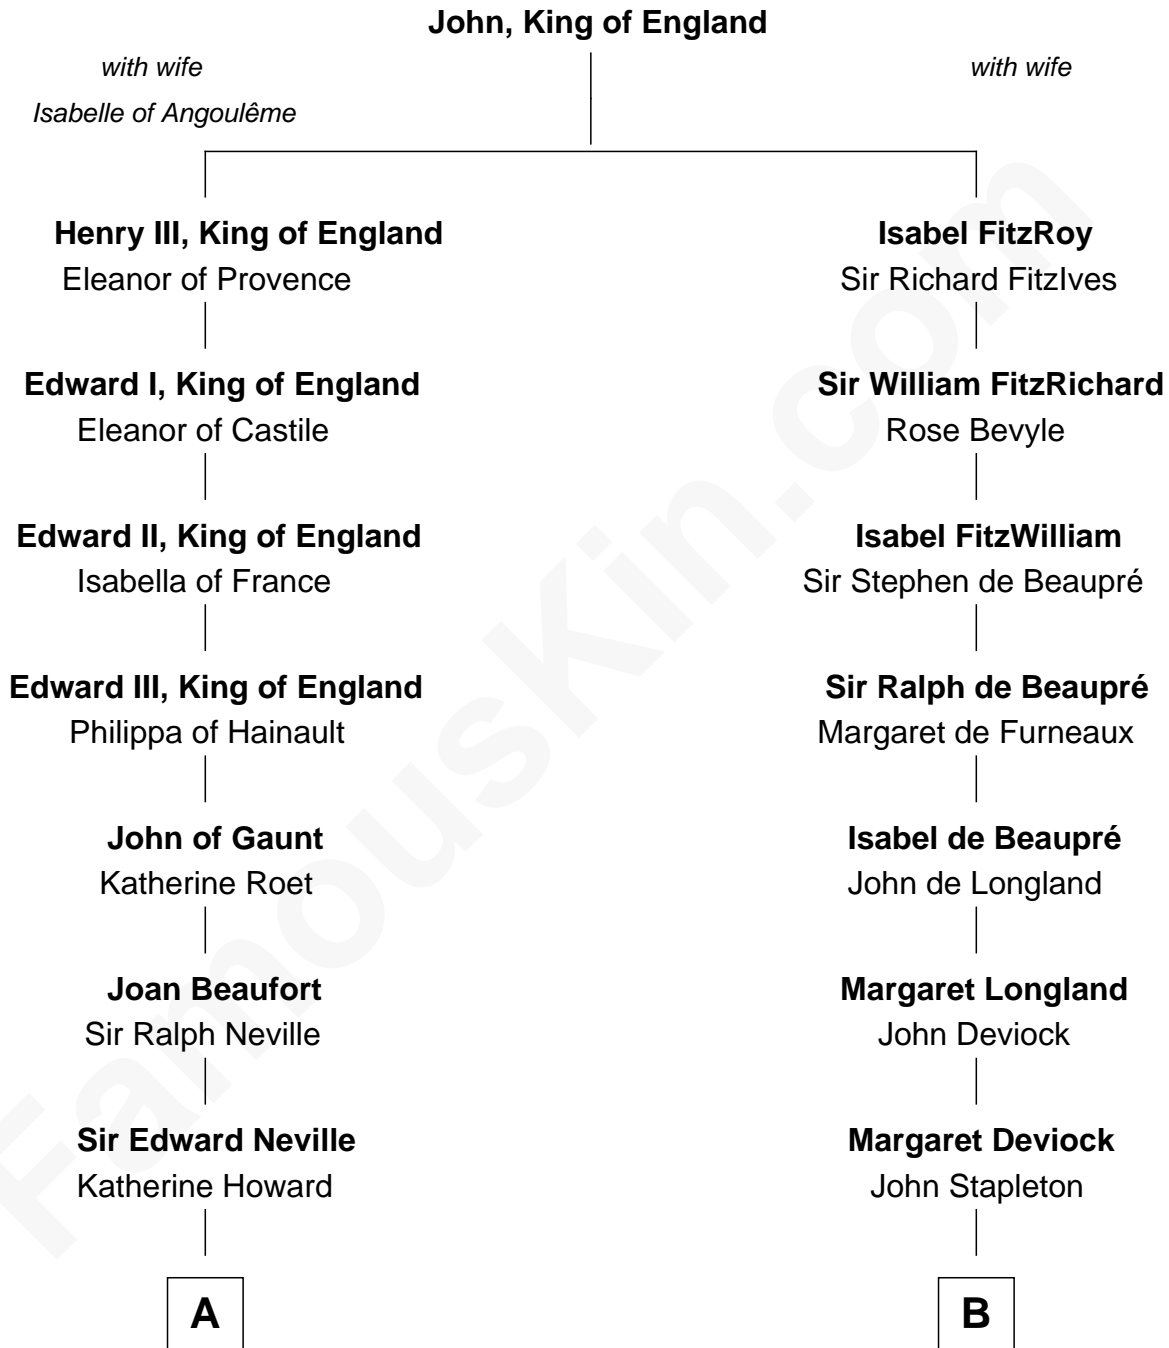

FamousKin.com

Relationship Chart of

Thomas Jefferson

3rd U.S. President and Signer of the Declaration of Independence

17th cousin 3 times removed of

Isaac Taylor Tichenor

President of Auburn University

C

Joseph Tichenor

Elizabeth - - - - -

Daniel Tichenor

Anna Byram

James Tichenor

Margaret Bennett

Isaac Taylor Tichenor

President of Auburn University