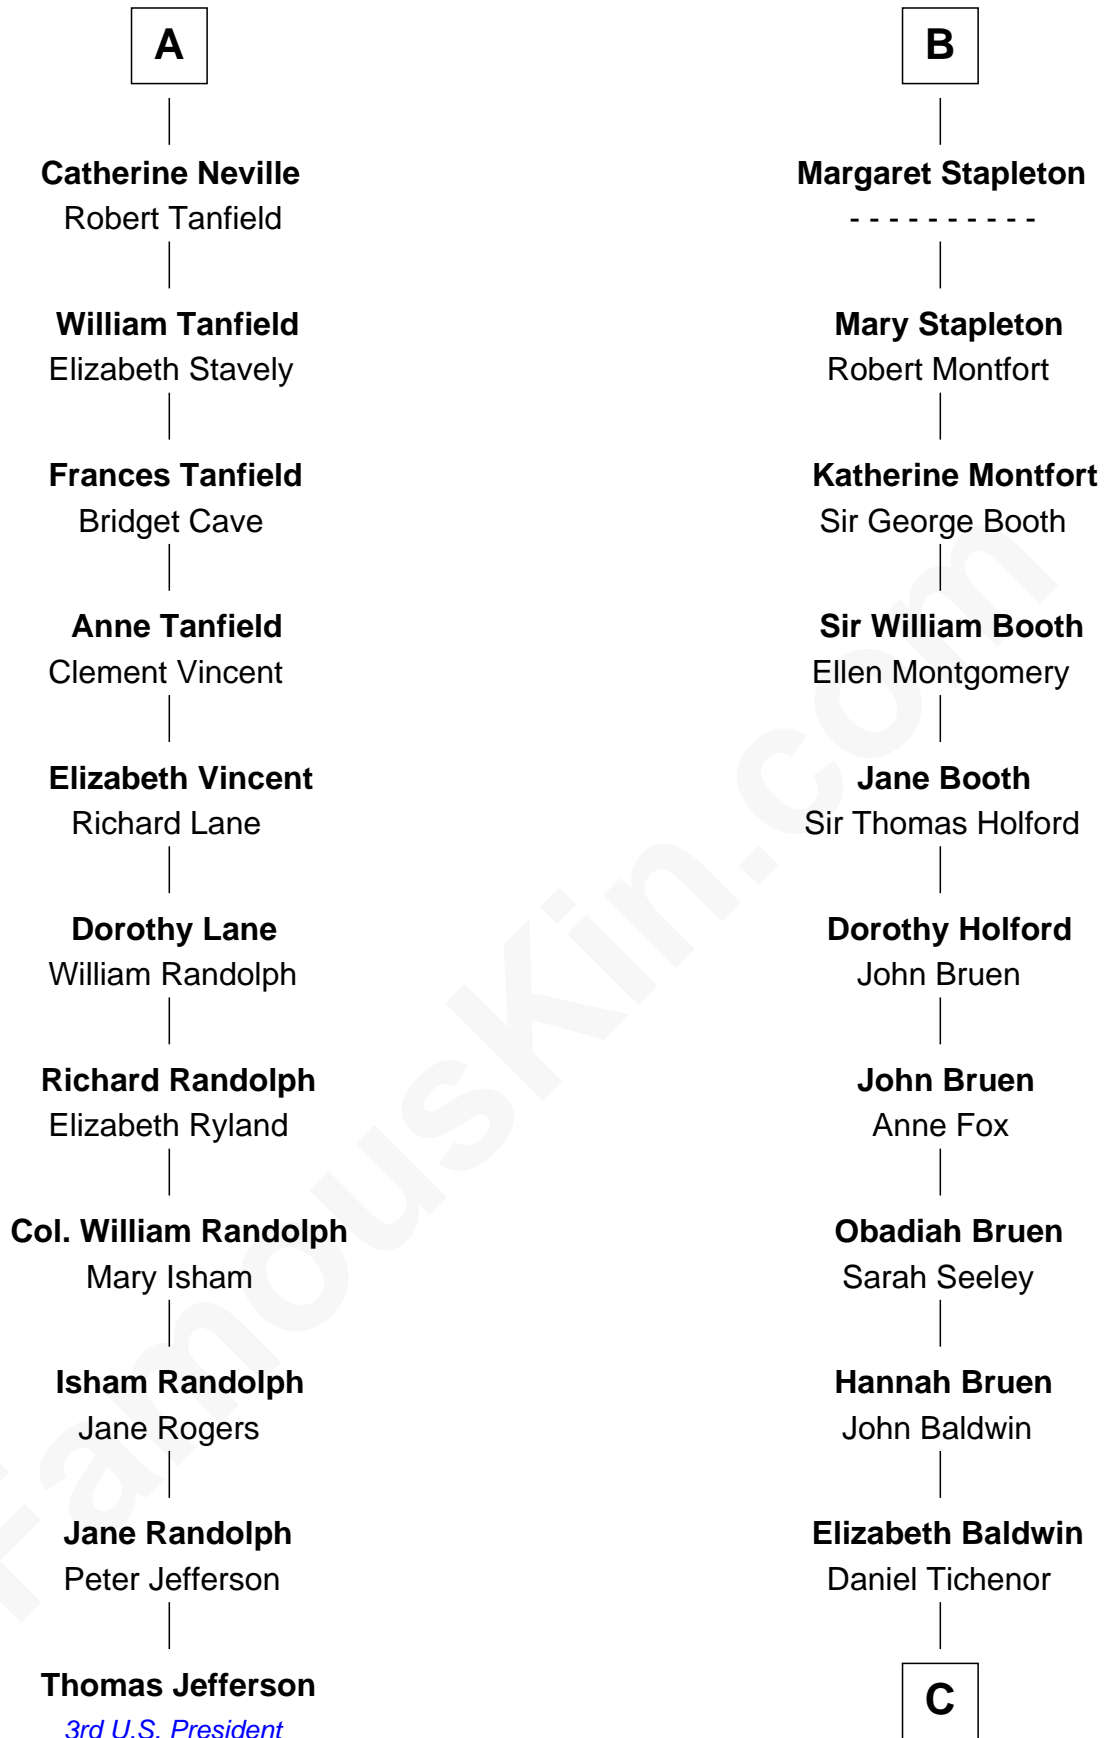

FamousKin.com

Relationship Chart of

Thomas Jefferson

3rd U.S. President and Signer of the Declaration of Independence

17th cousin 3 times removed of

Isaac Taylor Tichenor

President of Auburn University

C

Joseph Tichenor

Elizabeth - - - - -

Daniel Tichenor

Anna Byram

James Tichenor

Margaret Bennett

Isaac Taylor Tichenor

President of Auburn University