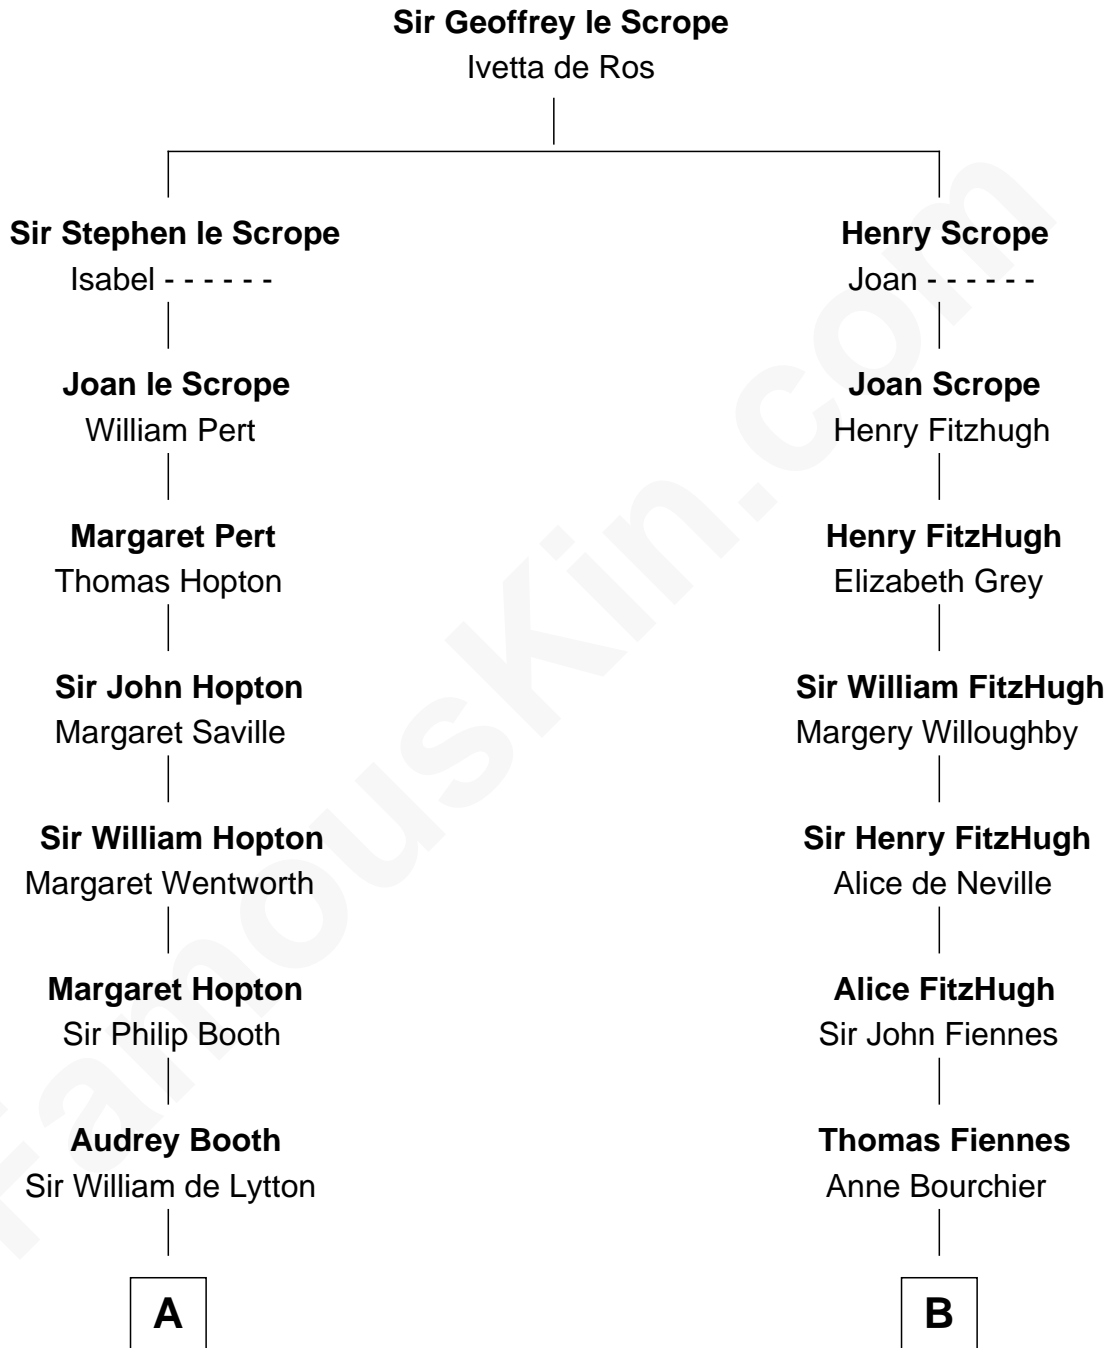

# FamousKin.com

## Relationship Chart of

### Thomas Jefferson

3rd U.S. President and Signer of the Declaration of Independence

15th cousin 5 times removed of

**Frank Lloyd Wright**  
American Architect

**C**

—  
**Martha Hubbard**

David Wright  
—