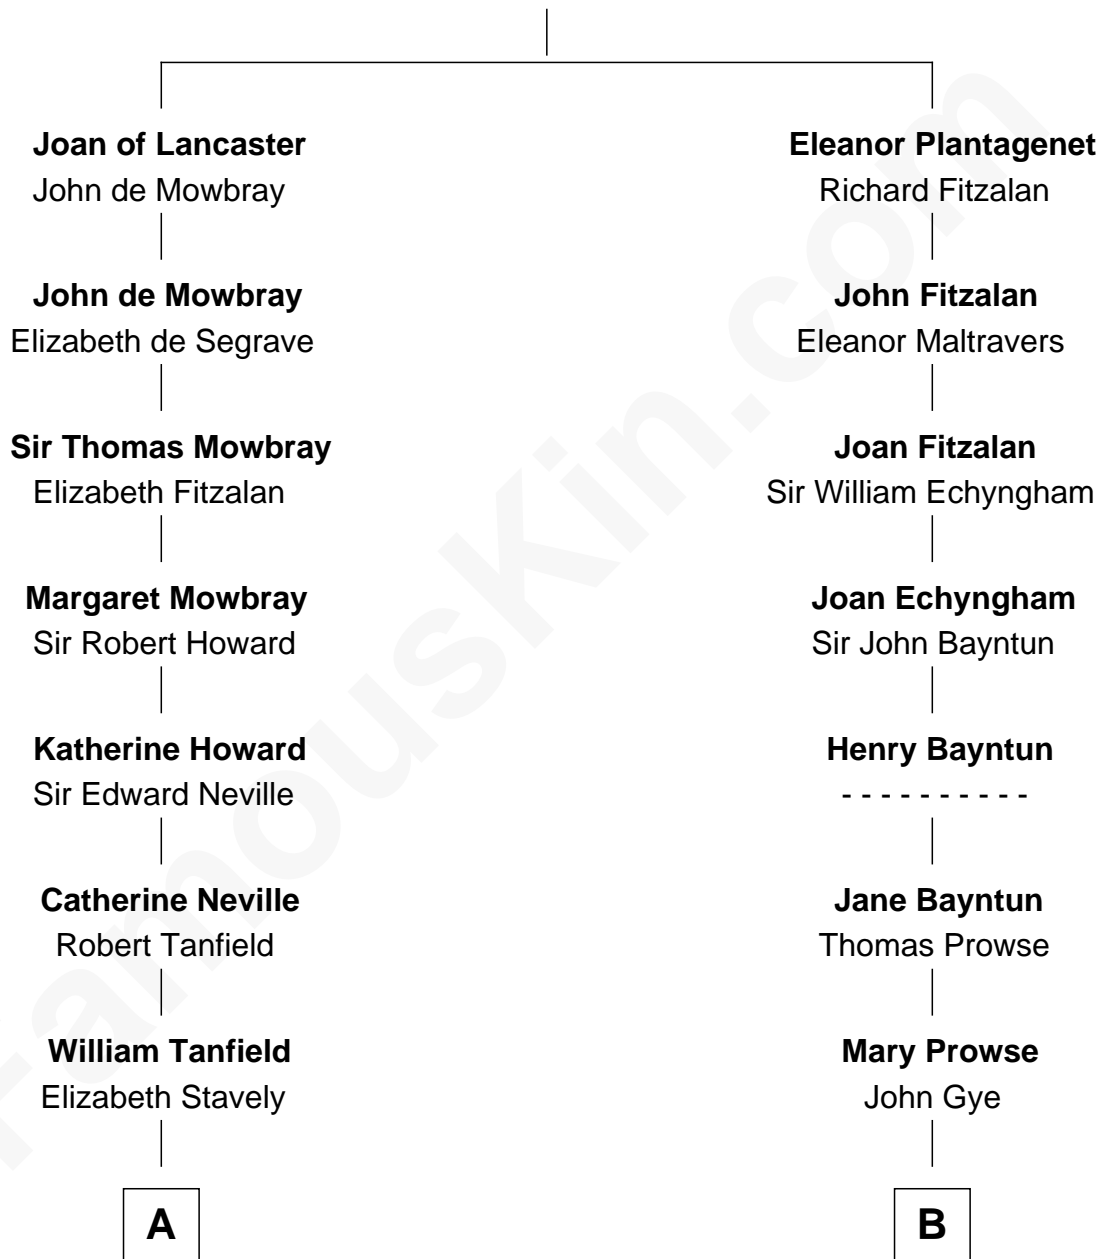

Kyra Sedgwick

TV and Movie Actress

Henry Plantagenet

Maud de Chaworth