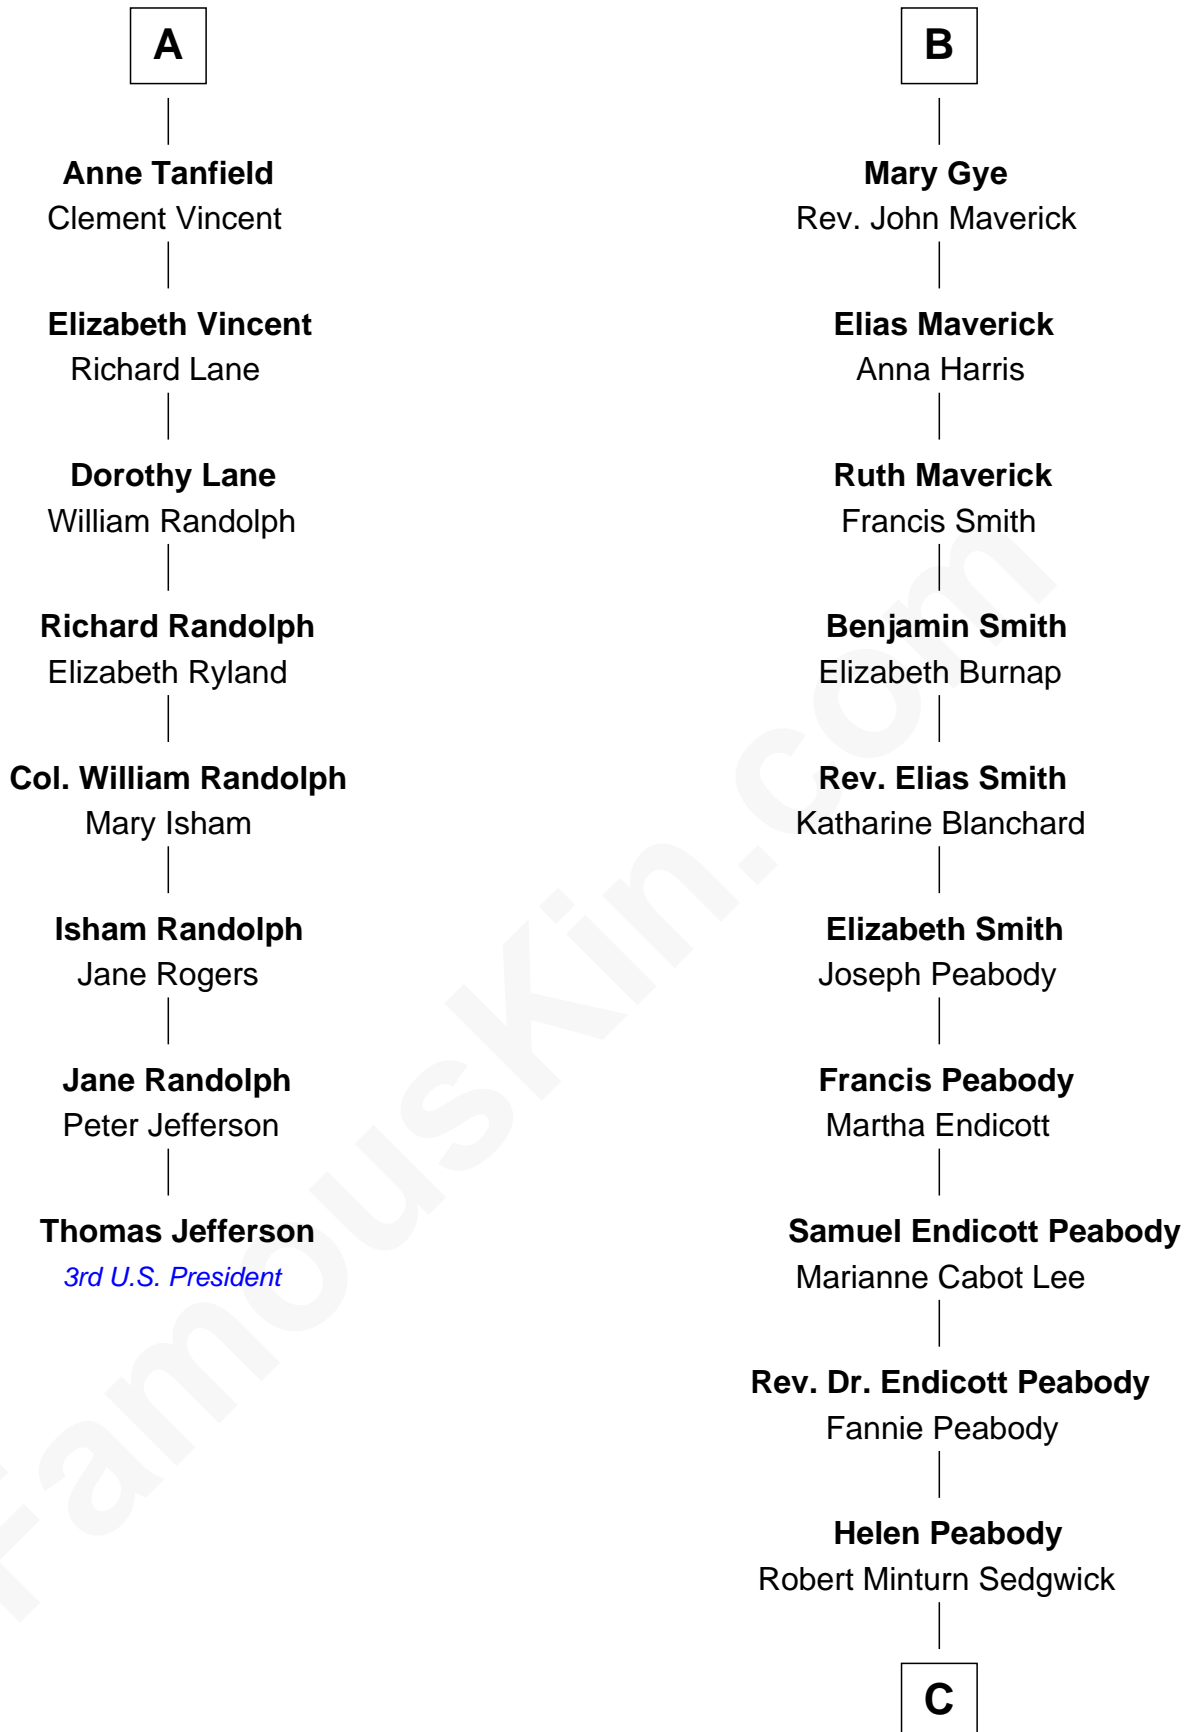

FamousKin.com

Relationship Chart of

Thomas Jefferson

3rd U.S. President and Signer of the Declaration of Independence

14th cousin 4 times removed of

Kyra Sedgwick

TV and Movie Actress

C