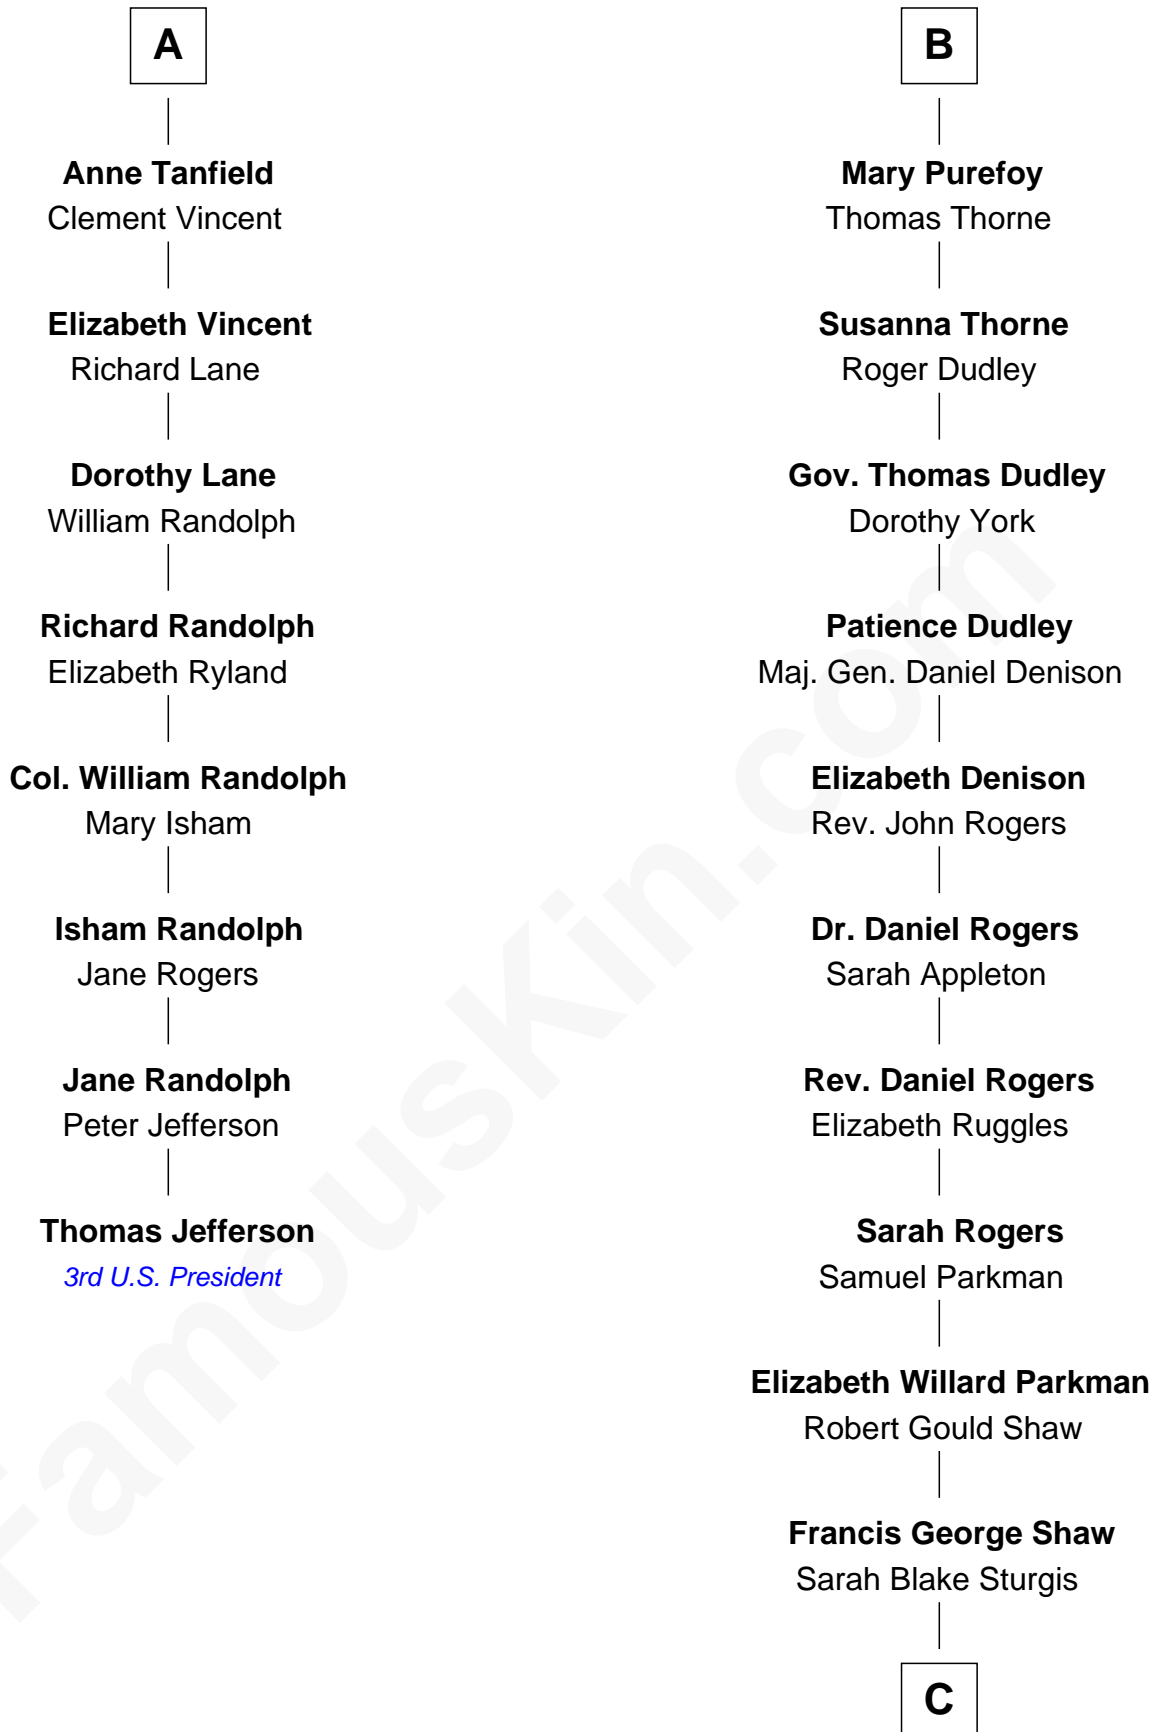

FamousKin.com

Relationship Chart of

Thomas Jefferson

3rd U.S. President and Signer of the Declaration of Independence

14th cousin 7 times removed of

Kyra Sedgwick

TV and Movie Actress

Sir John Howard

Alice de Bois

Sir Robert Howard

Margaret de Scales

Sir John Howard

Alice Tendring

Sir Robert Howard

Margaret Mowbray

Katherine Howard

Isabel Brome

John Denton

Alice Denton

Nicholas Purefoy

Edward Purefoy

Anne Fettiplace

B

C

—
Susanna Shaw

Robert Bowne Minturn

—
Sarah May Minturn

Henry Dwight Sedgwick

—
Robert Minturn Sedgwick

Helen Peabody

—
Henry Dwight Sedgwick

Patricia Ann Rosenwald