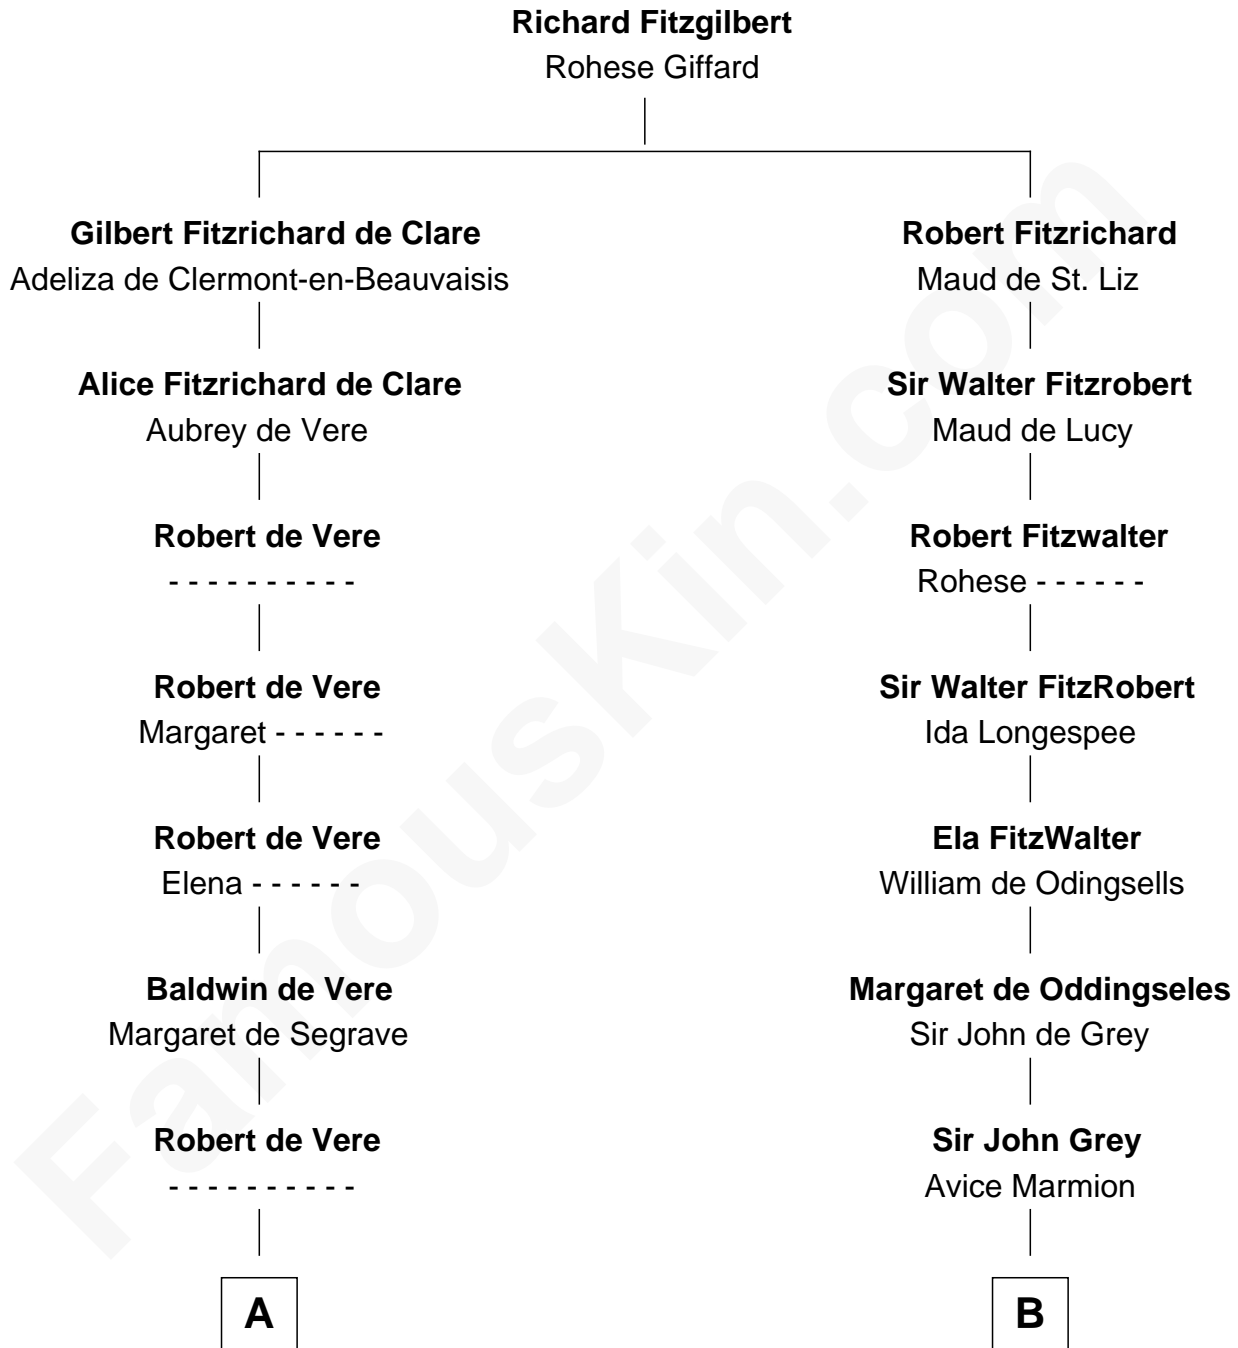

FamousKin.com

Relationship Chart of

Thomas Jefferson

3rd U.S. President and Signer of the Declaration of Independence

21st cousin of

Fletcher Christian

Leader of the mutiny on the Bounty

C

Henry Isham
Katherine Banks

Mary Isham
Col. William Randolph

Isham Randolph
Jane Rogers

Jane Randolph
Peter Jefferson

Thomas Jefferson
3rd U.S. President

D

William Kirkby
Joanna Furness

Eleanor Kirkby
Humphrey Senhouse