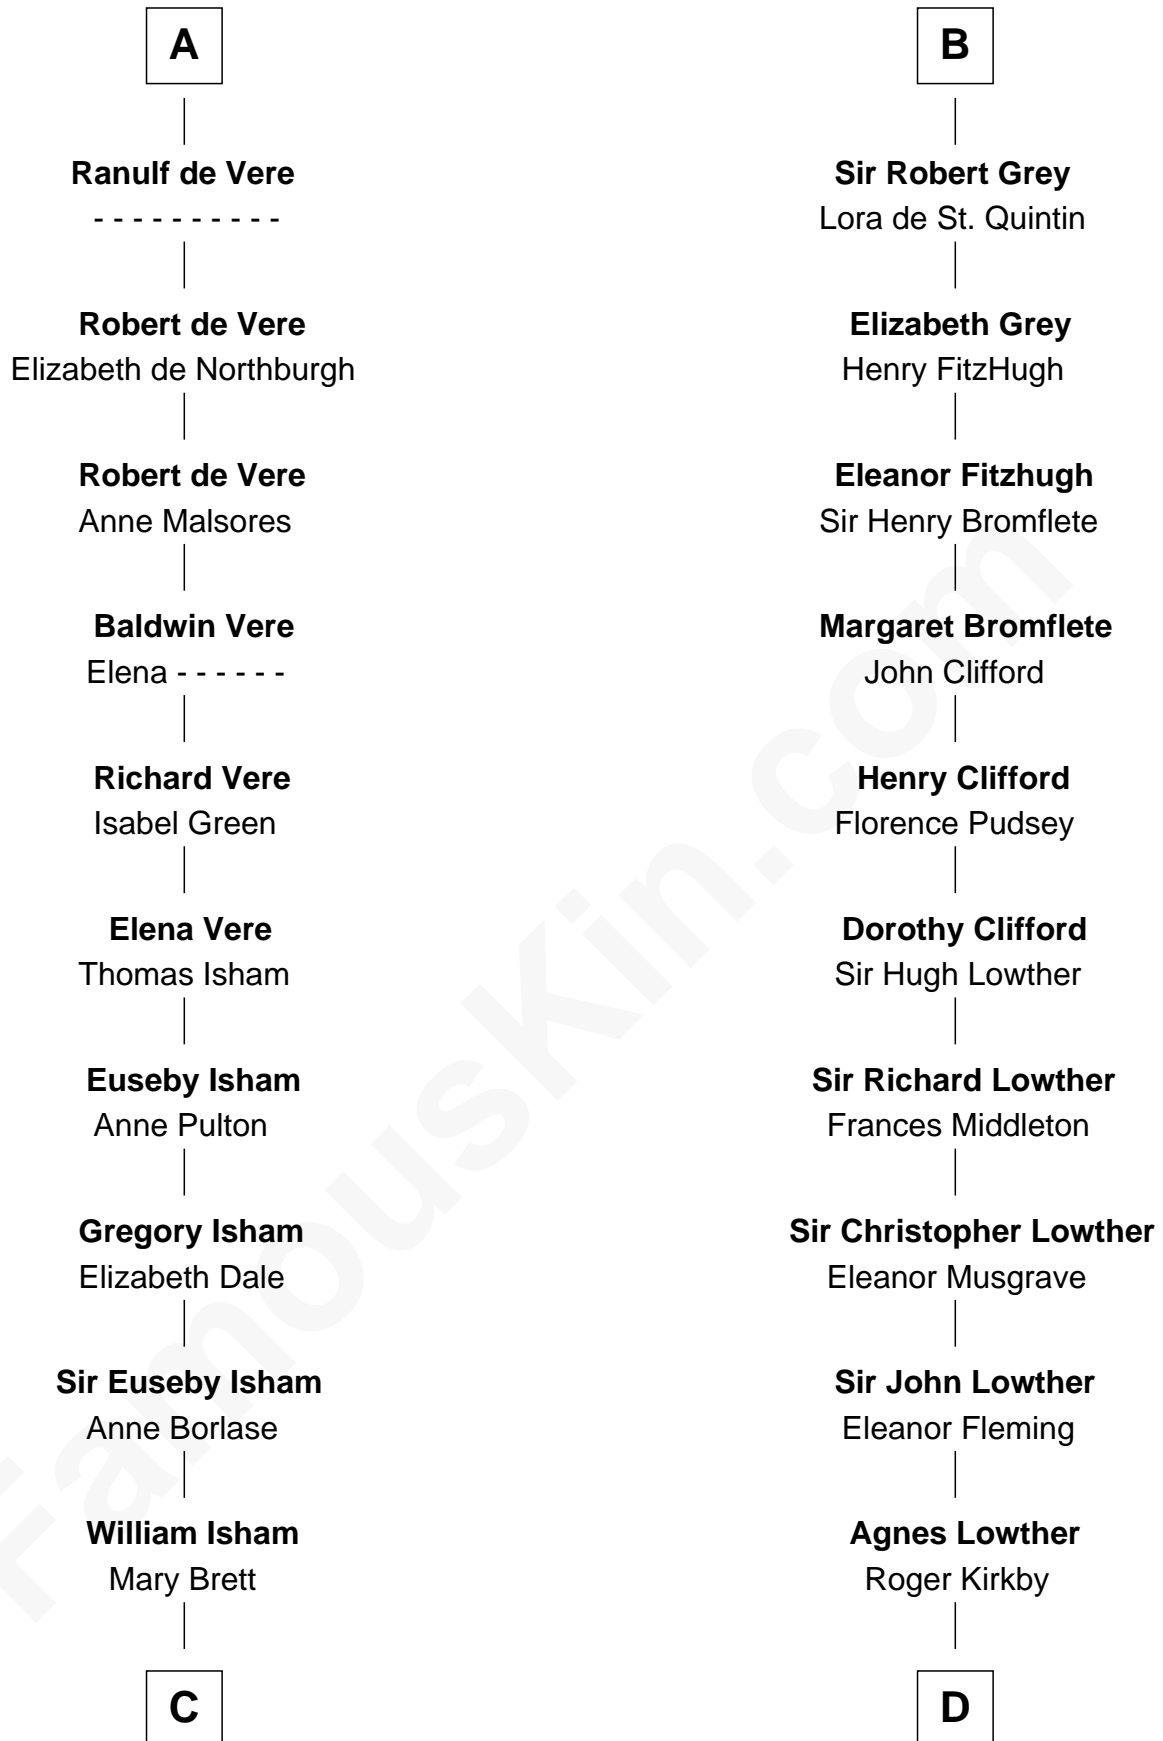

FamousKin.com

Relationship Chart of

Thomas Jefferson

3rd U.S. President and Signer of the Declaration of Independence

21st cousin of

Fletcher Christian

Leader of the mutiny on the Bounty

C

Henry Isham
Katherine Banks

Mary Isham
Col. William Randolph

Isham Randolph
Jane Rogers

Jane Randolph
Peter Jefferson

Thomas Jefferson
3rd U.S. President

D

William Kirkby
Joanna Furness

Eleanor Kirkby
Humphrey Senhouse

Bridget Senhouse
John Christian

Charles Christian
Anne Dixon

Fletcher Christian
Leader of the mutiny on the Bounty