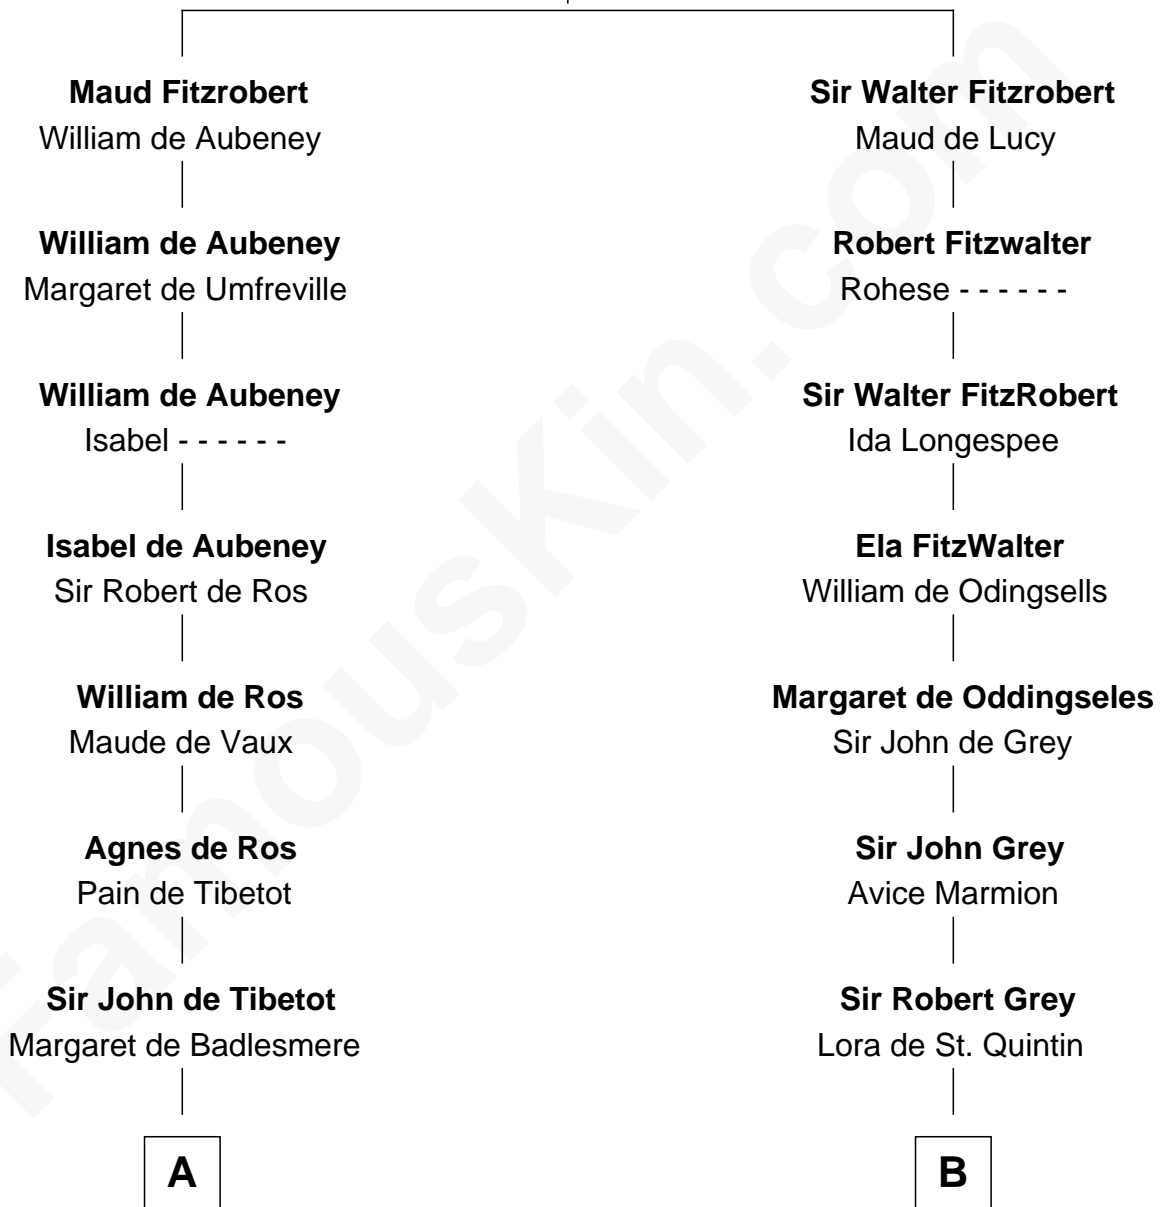

FamousKin.com

Relationship Chart of

Thomas Jefferson

3rd U.S. President and Signer of the Declaration of Independence

20th cousin 1 time removed of

Fletcher Christian

Leader of the mutiny on the Bounty

Robert Fitzrichard
Maud de St. Liz

C

Henry Isham
Katherine Banks

Mary Isham
Col. William Randolph

Isham Randolph
Jane Rogers

Jane Randolph
Peter Jefferson

Thomas Jefferson
3rd U.S. President

D

Eleanor Kirkby
Humphrey Senhouse

Bridget Senhouse
John Christian

Charles Christian
Anne Dixon

Fletcher Christian
Leader of the mutiny on the Bounty