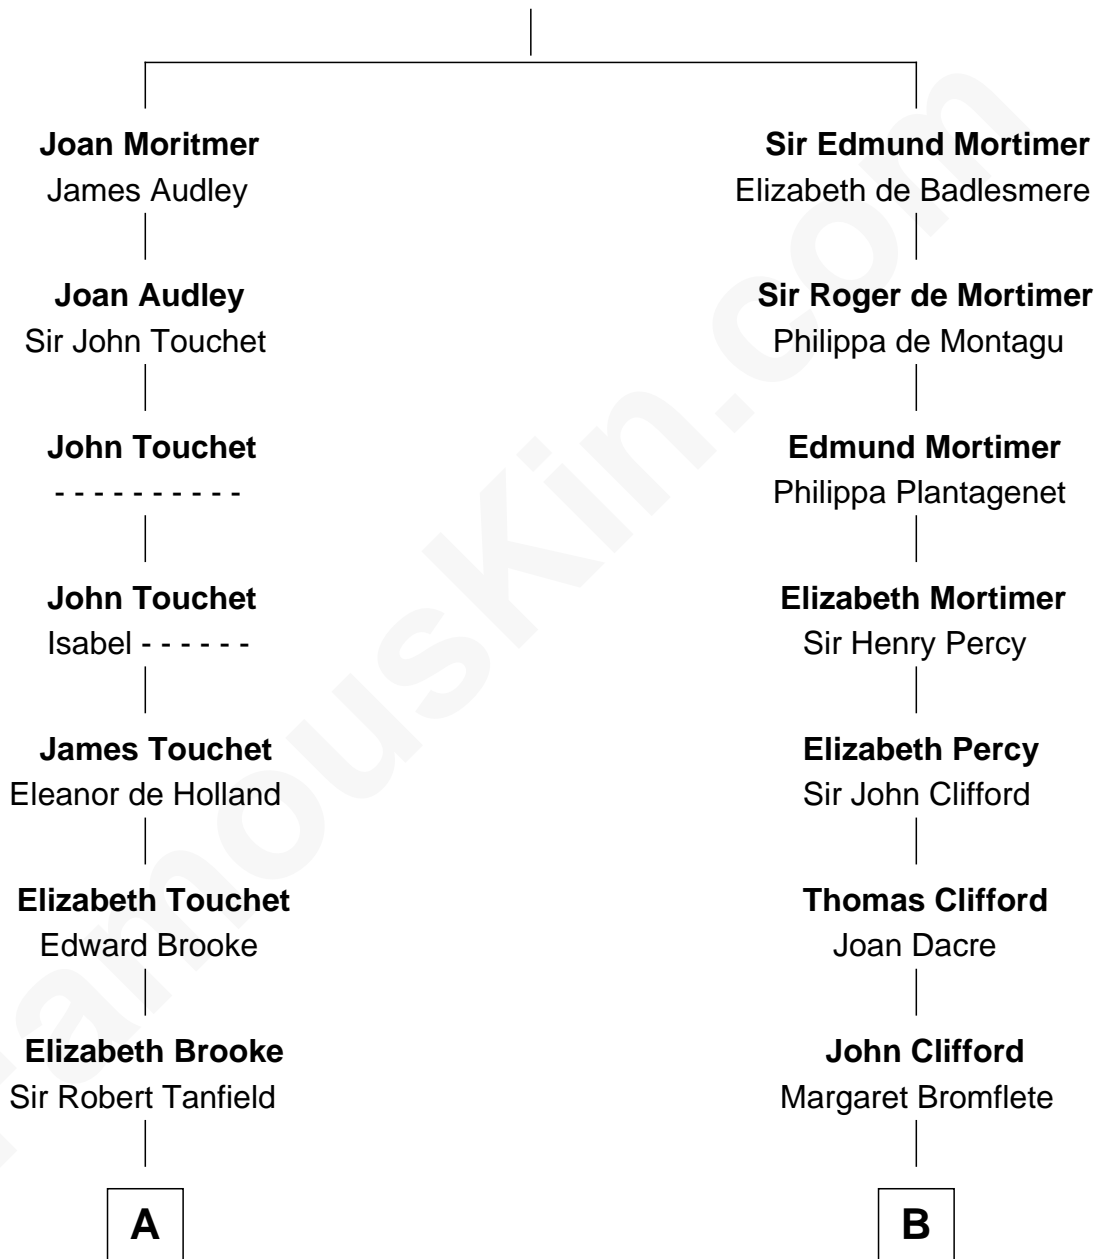

FamousKin.com Relationship Chart of

Thomas Jefferson

3rd U.S. President and Signer of the Declaration of Independence

17th cousin of

Fletcher Christian

Leader of the mutiny on the Bounty

Roger de Mortimer

Joan de Geneville

A

Robert Tanfield
Catherine Neville

William Tanfield
Elizabeth Stavelly

Frances Tanfield
Bridget Cave

Anne Tanfield
Clement Vincent

Elizabeth Vincent
Richard Lane

Dorothy Lane
William Randolph

Richard Randolph
Elizabeth Ryland

Col. William Randolph
Mary Isham

Isham Randolph
Jane Rogers

Jane Randolph
Peter Jefferson

Thomas Jefferson
3rd U.S. President

B

Henry Clifford
Florence Pudsey

Dorothy Clifford
Sir Hugh Lowther

Sir Richard Lowther
Frances Middleton

Fletcher Christian

Leader of the mutiny on the Bounty