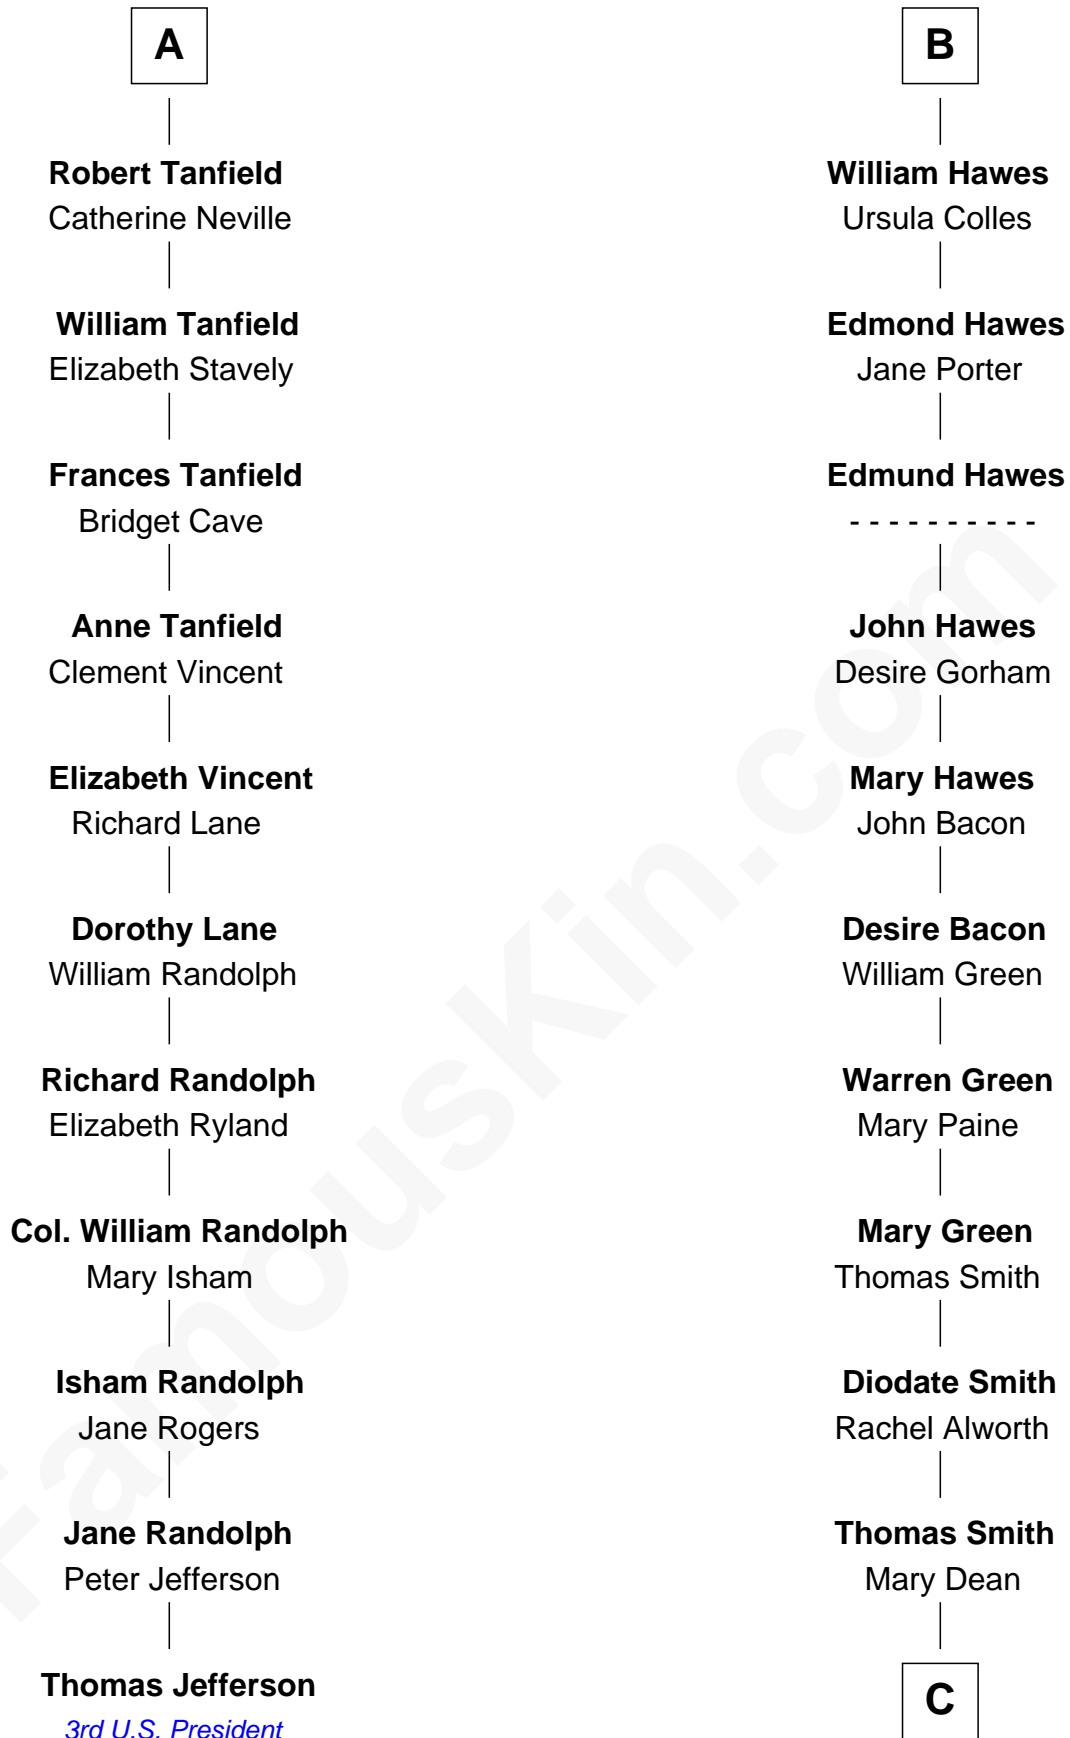

FamousKin.com

Relationship Chart of

Thomas Jefferson

3rd U.S. President and Signer of the Declaration of Independence

17th cousin 4 times removed of

Susan Dey

TV and Movie Actress

Sir Nicholas Audley

Joan Martin

C

Andrew J. Smith

Josephine A. Green

Thomas Bradley Smith

Edith May Hallock

Josephine Emery Smith

Maurice Robert Dey