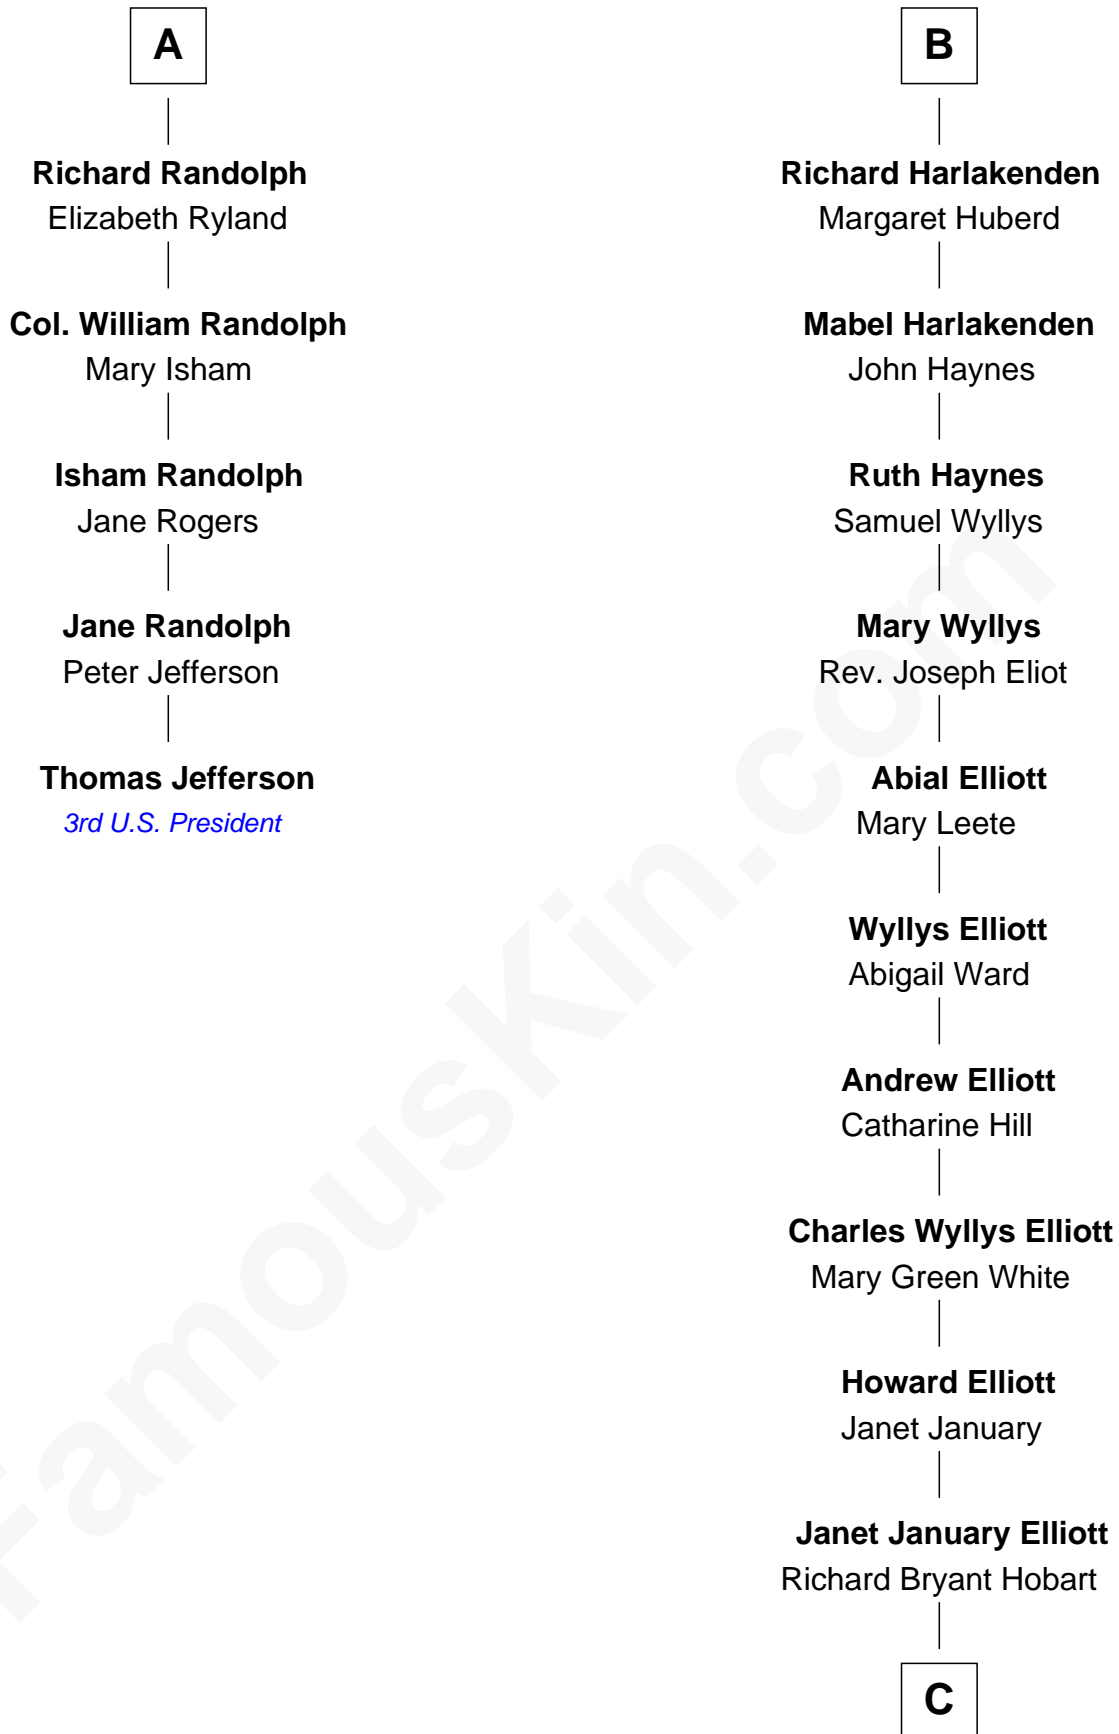

FamousKin.com

Relationship Chart of

Thomas Jefferson

3rd U.S. President and Signer of the Declaration of Independence

11th cousin 7 times removed of

Ali Wentworth

TV Actress and Comedienne

Sir Ralph Neville

Joan Beaufort

Sir Edward Neville

Katherine Howard

Catherine Neville

Robert Tanfield

William Tanfield

Elizabeth Stavelly

Frances Tanfield

Catherine Fiennes

Richard Loudenoys

Mary Loudenoys

Thomas Harlakenden

Roger Harlakenden

B

C

Mable Bryant Hobart
Eric Bartlett Wentworth