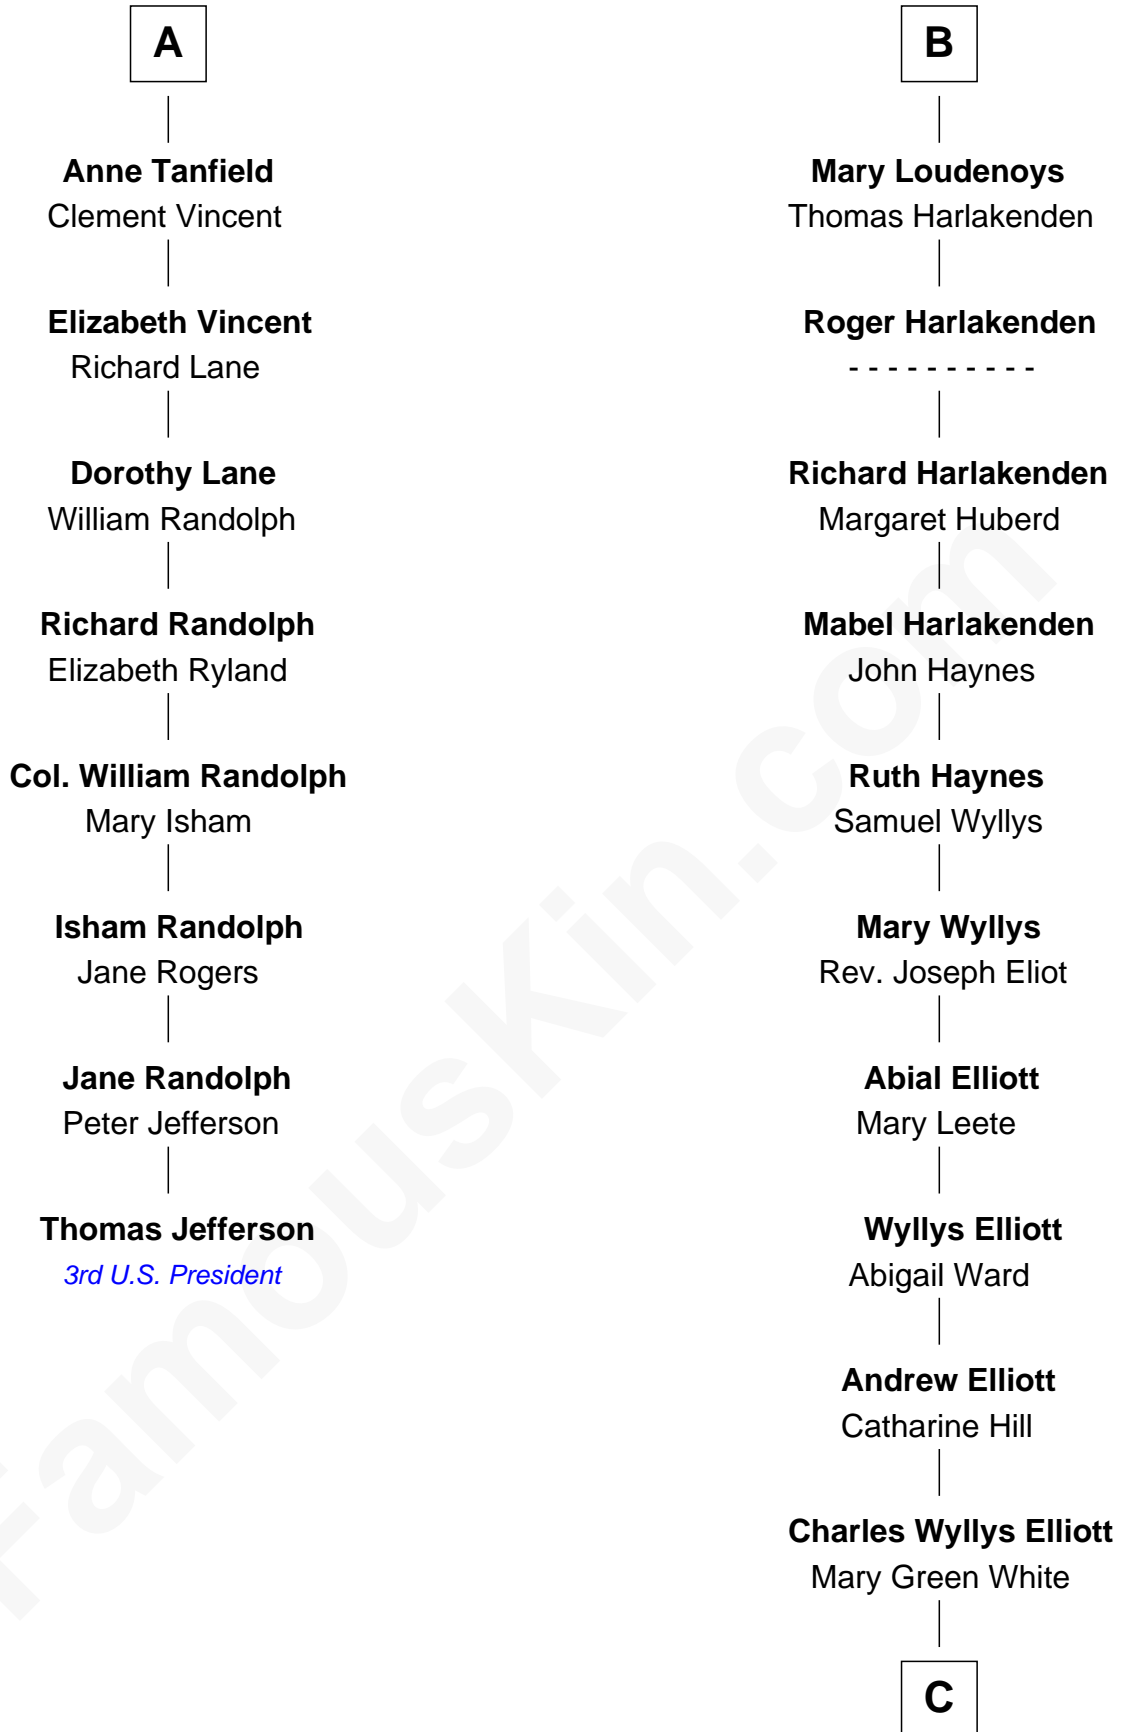

## Relationship Chart of

### Thomas Jefferson

3rd U.S. President and Signer of the Declaration of Independence

14th cousin 6 times removed of

### Ali Wentworth

TV Actress and Comedienne

**Sir William de Bohun**  
Elizabeth de Badlesmere

**C**

Howard Elliott

Janet January

Janet January Elliott

Richard Bryant Hobart